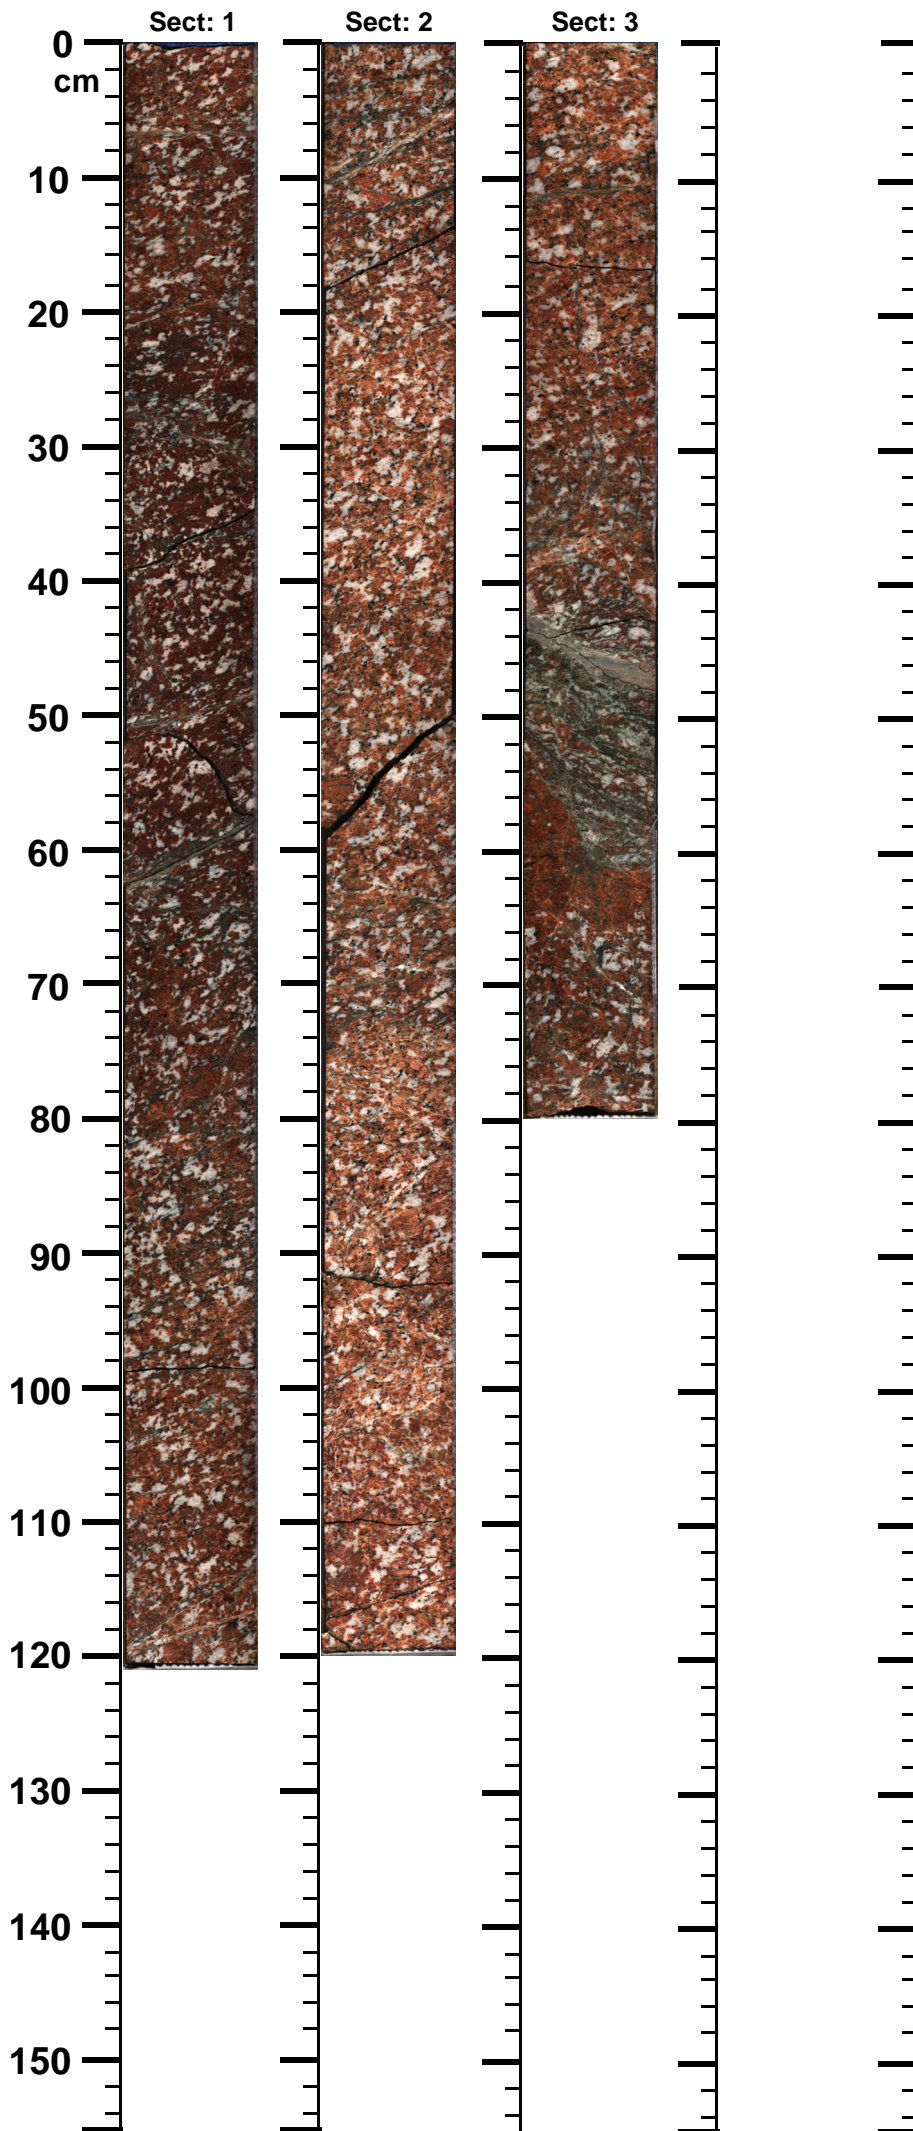

Expedition

364

Site

77

Hole

A

Core

299-R

Top

1319.19

Bottom

1322.29

(m)

364 - M0077 - A - 299R