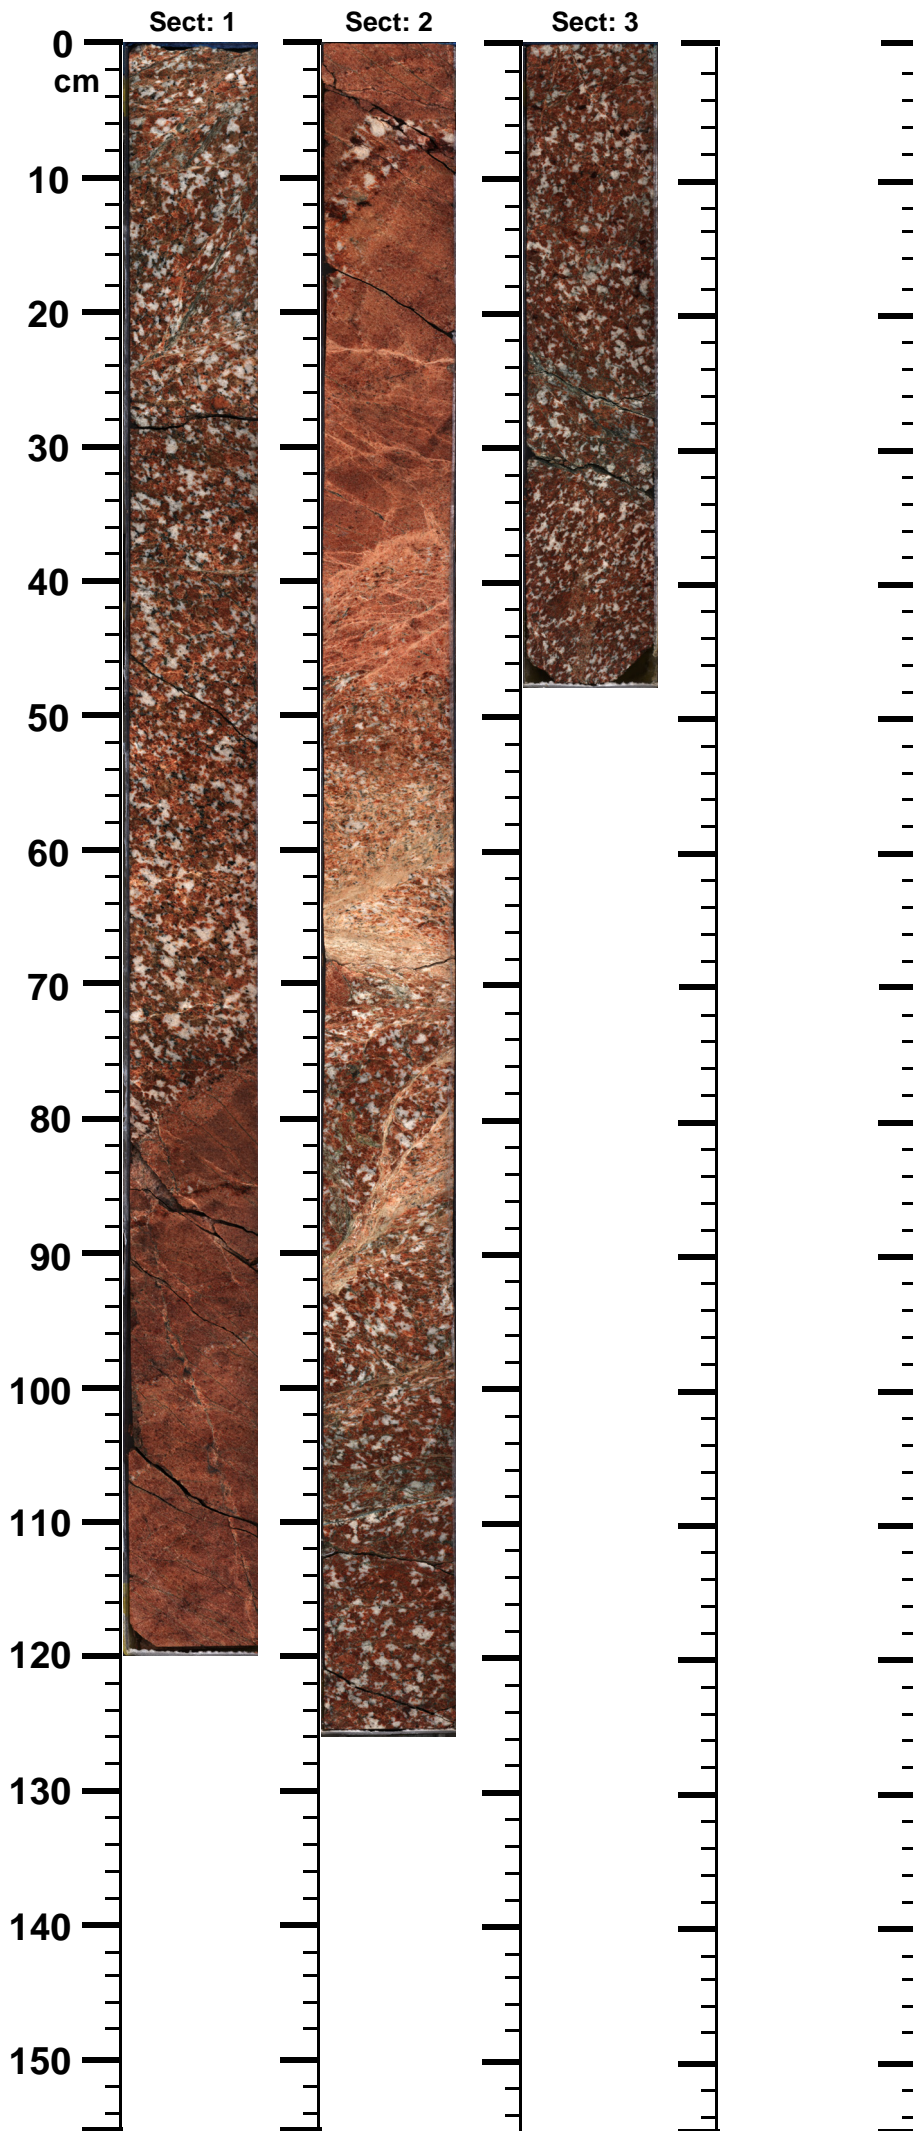

Expedition

364

Site

77

Hole

A

Core

300-R

Top

1322.29

Bottom

1325.39

(m)

364 - M0077 - A - 300R