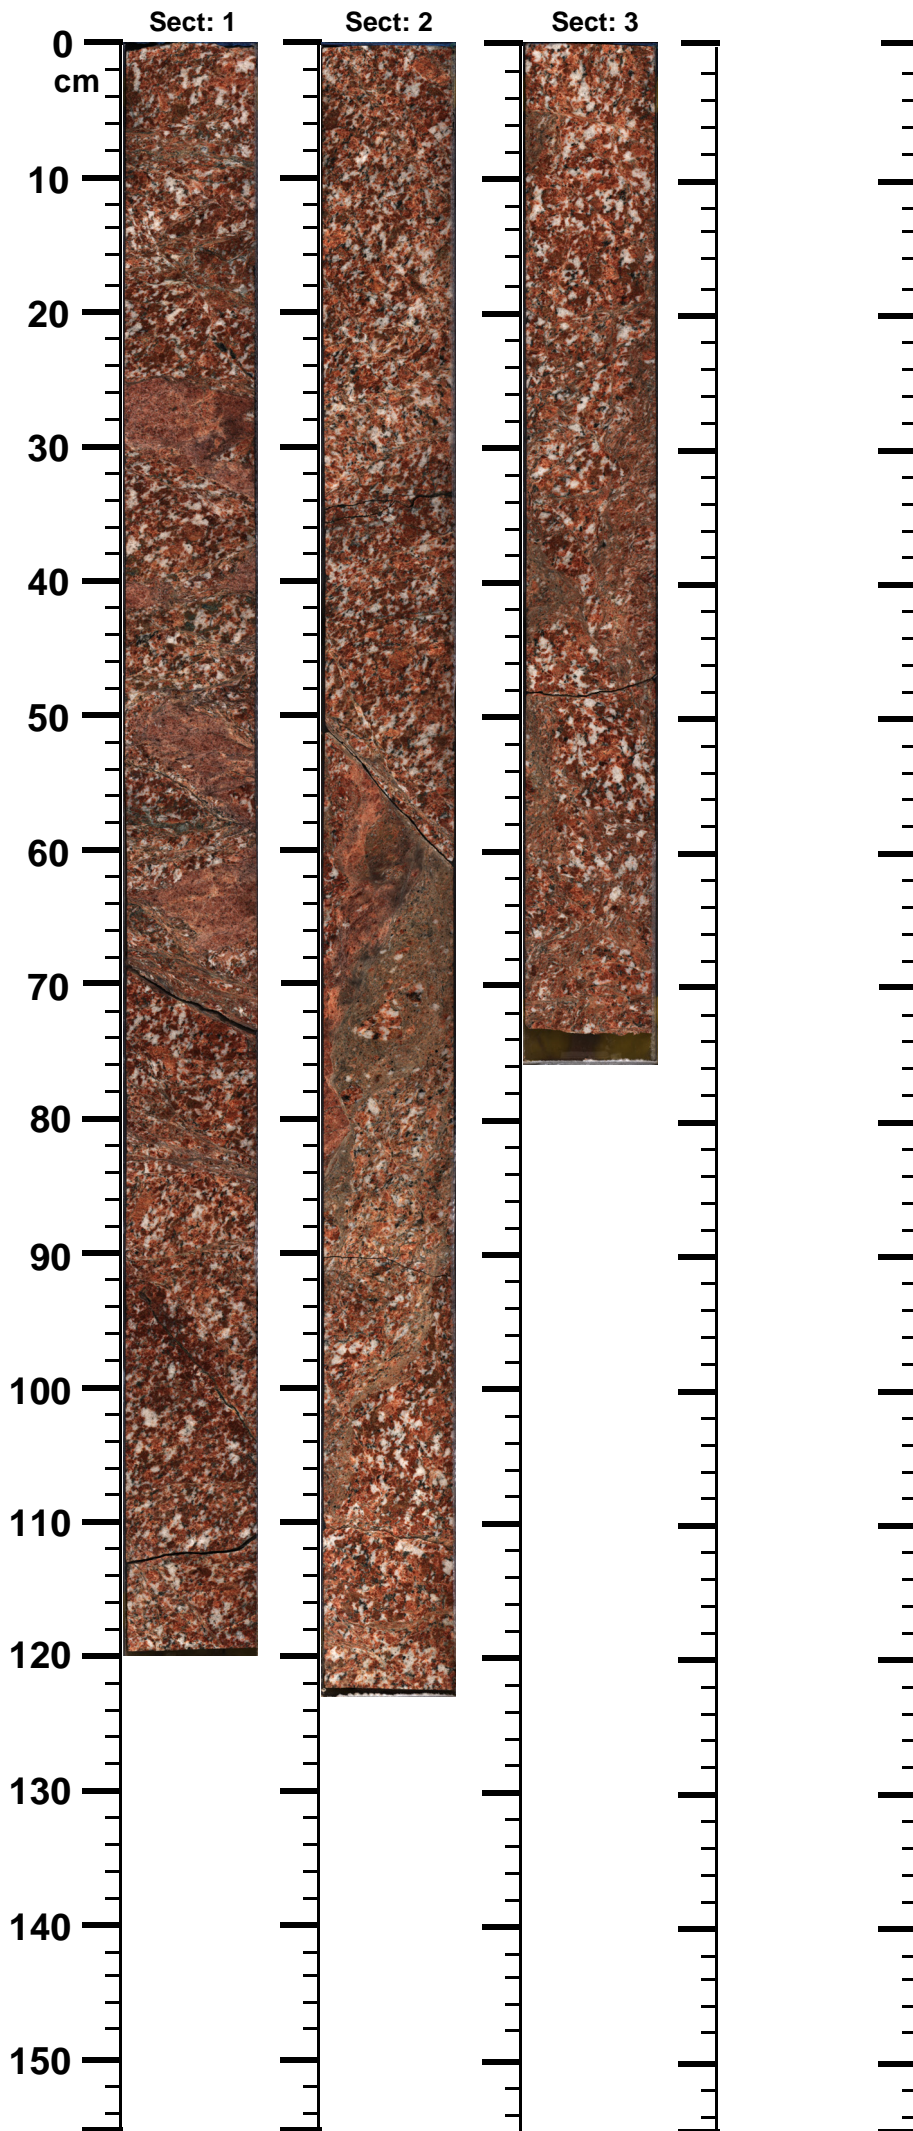

Expedition

364

Site

77

Hole

A

Core

302-R

Top

1328.49

Bottom

1331.59

(m)

364 - M0077 - A - 302R