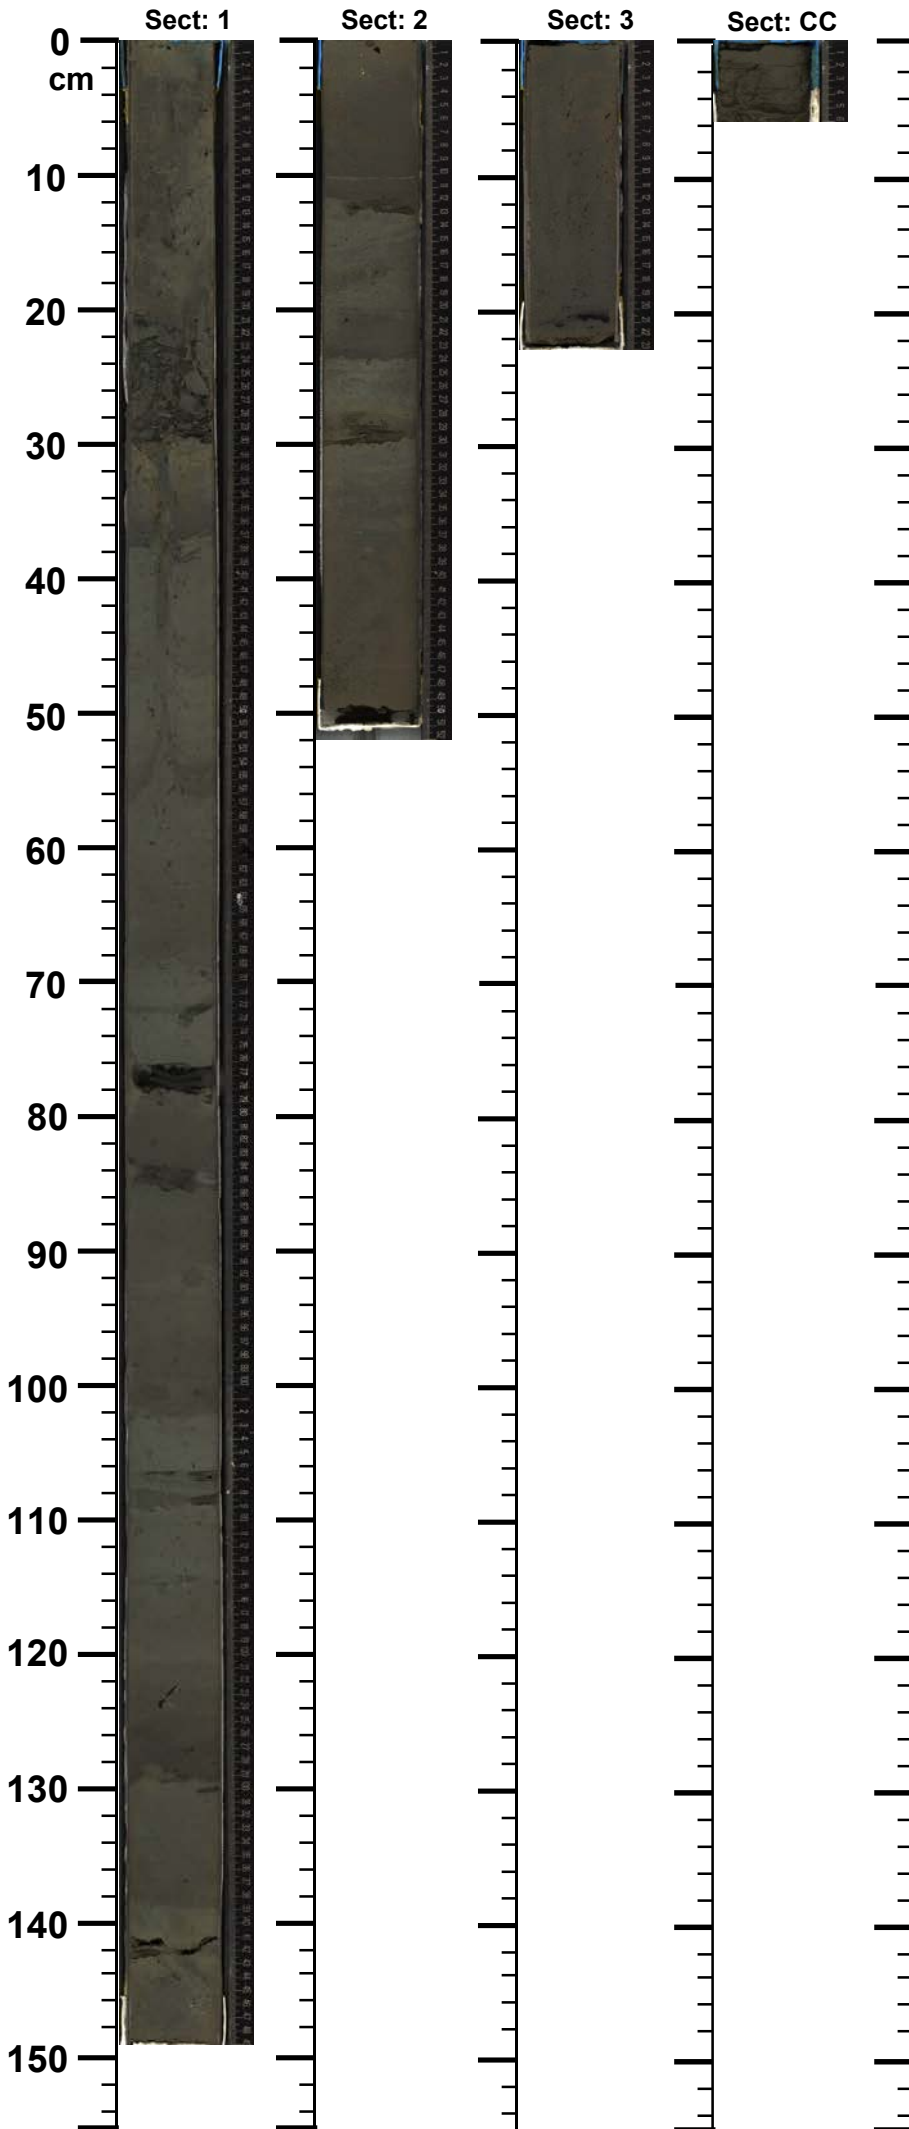

Expedition

381

Site

78

Hole

A

Core

7-H

Top

14.32

Bottom

16.78

(m)

381 - M0078 - A - 7H