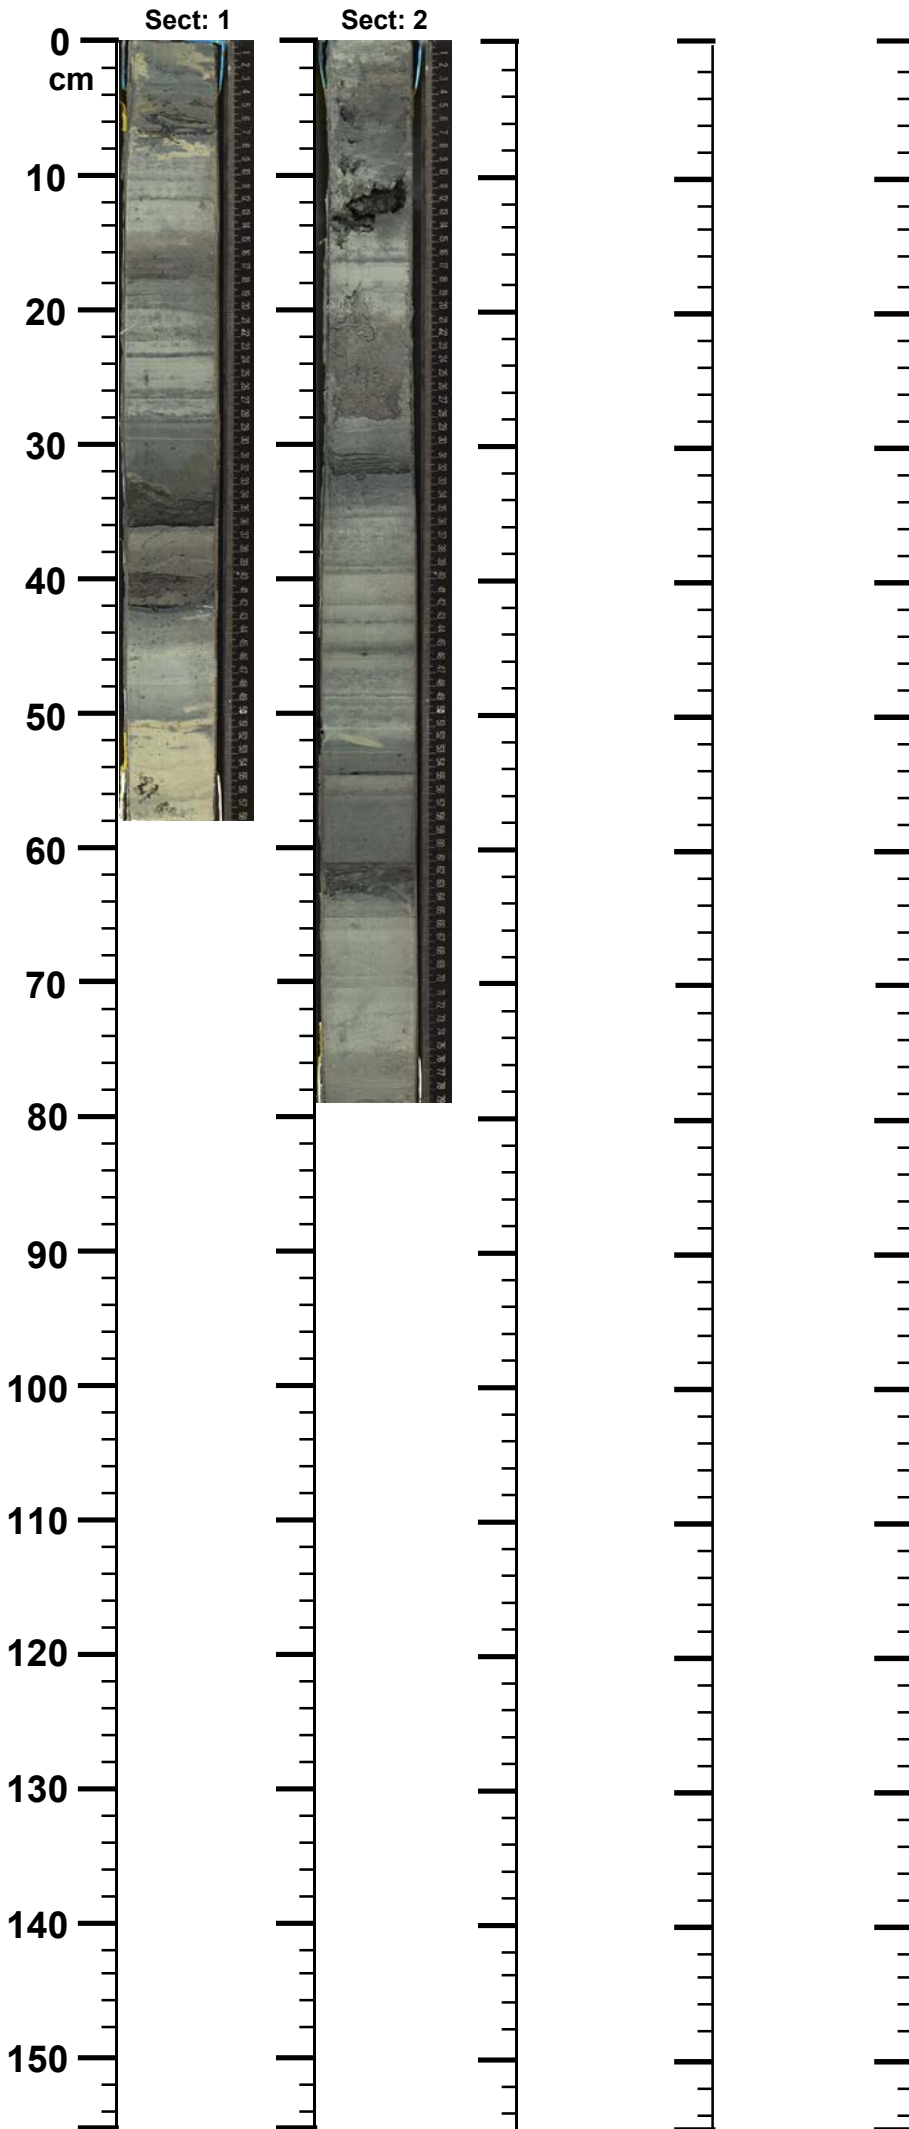

Expedition

381

Site

78

Hole

A

Core

13-H

Top

29.94

Bottom

31.79

(m)

381 - M0078 - A - 13H