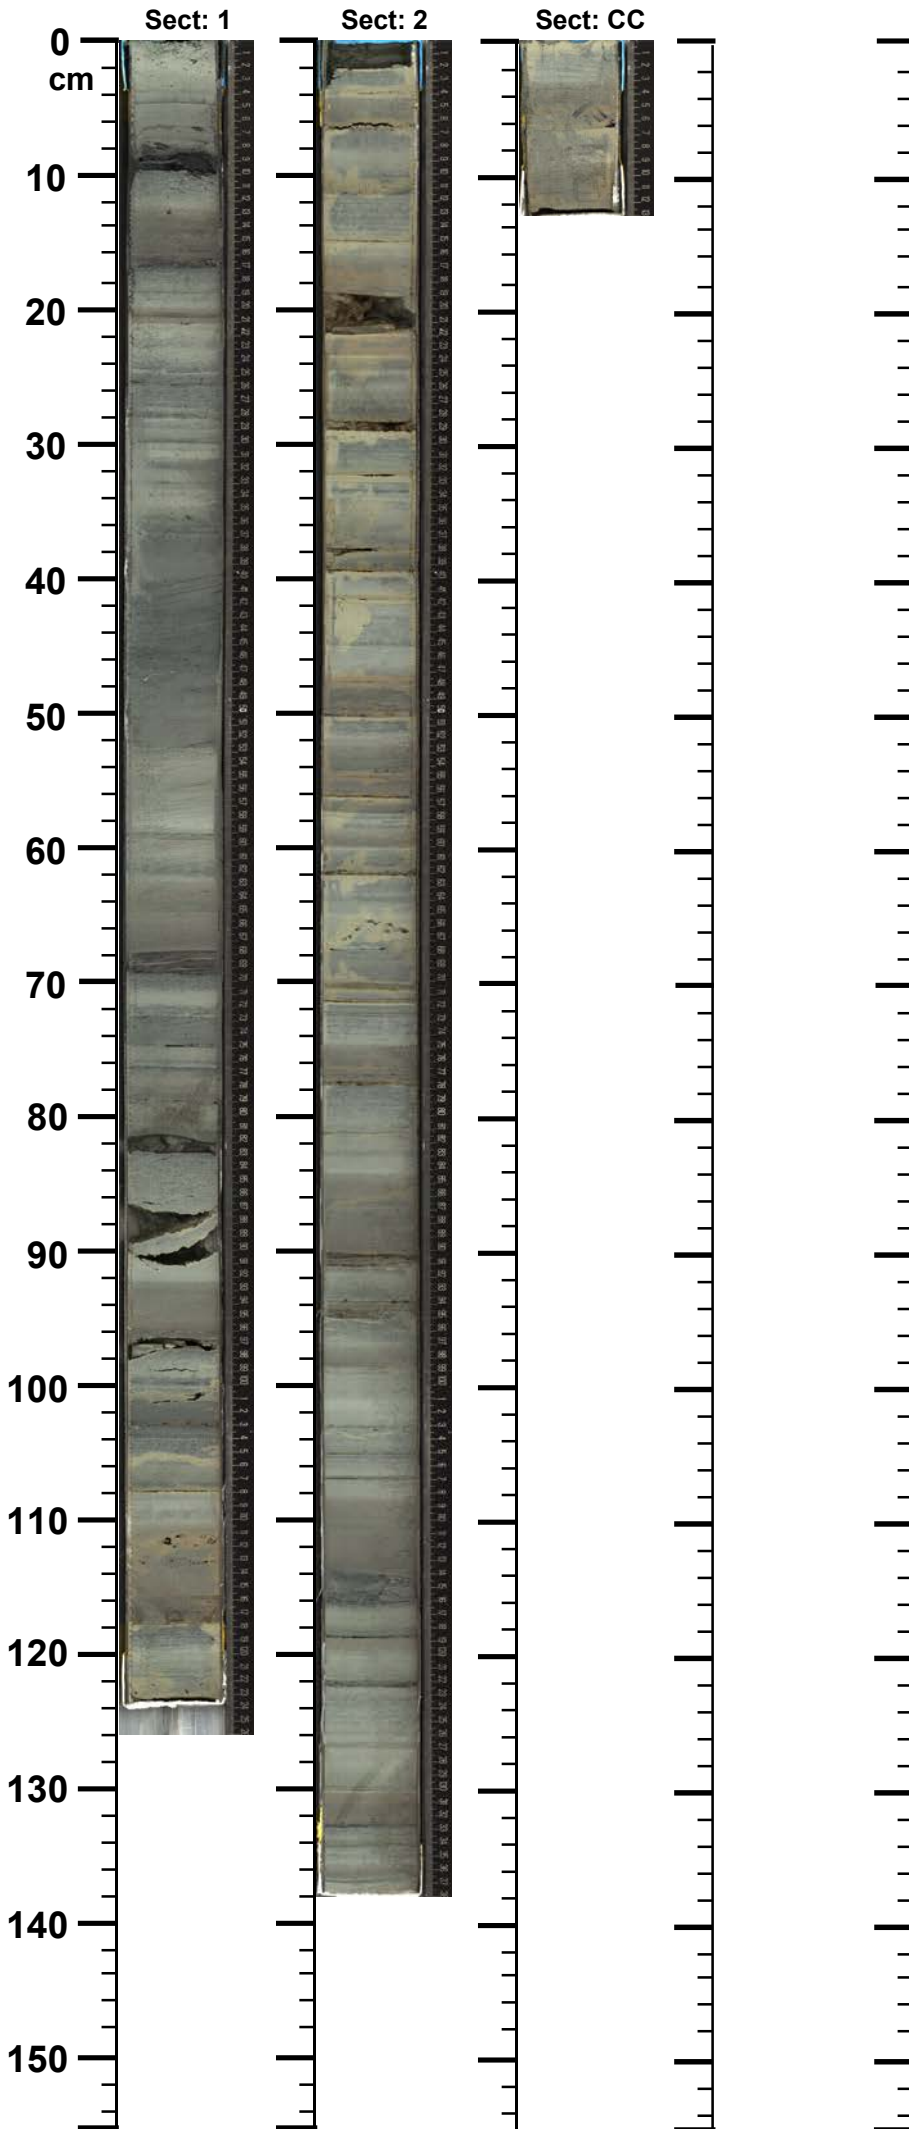

Expedition

381

Site

78

Hole

A

Core

14-H

Top

31.79

Bottom

34.79

(m)

381 - M0078 - A - 14H