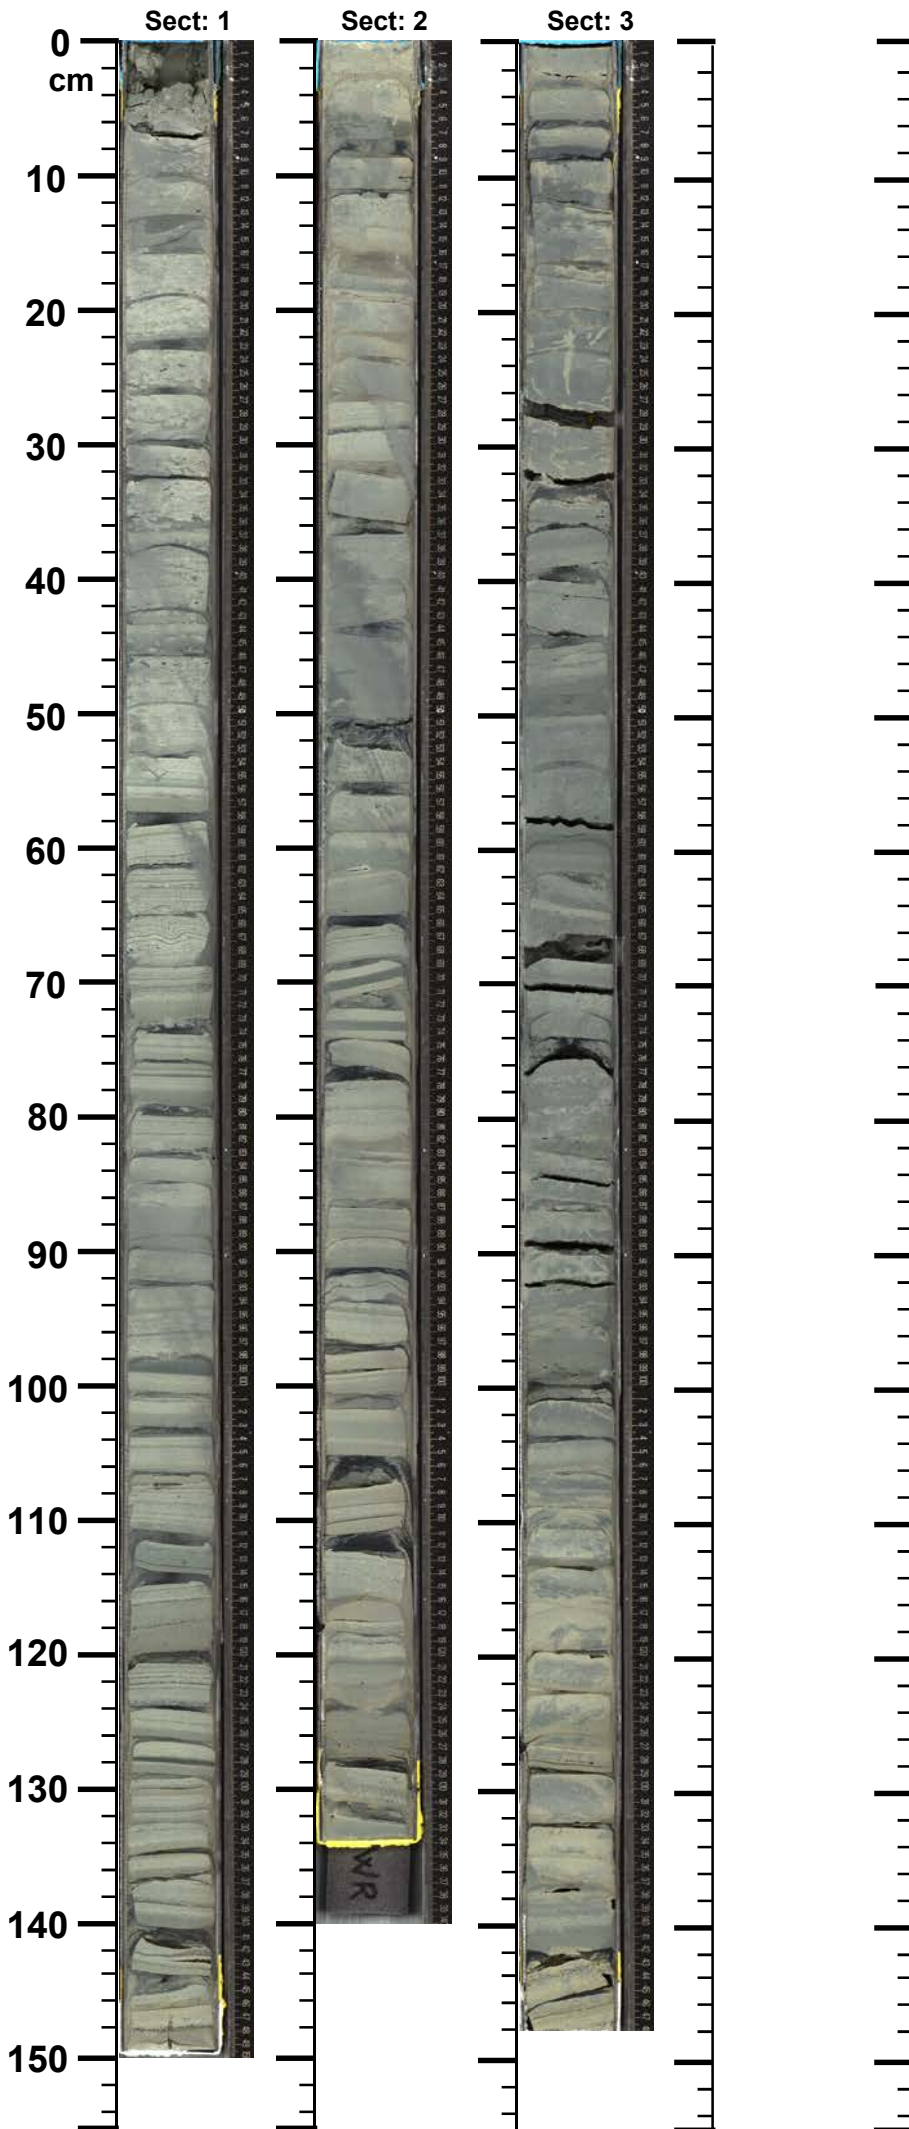

Expedition

381

Site

78

Hole

A

Core

94-R

Top

259.99

Bottom

263.49

(m)

381 - M0078 - A - 94R