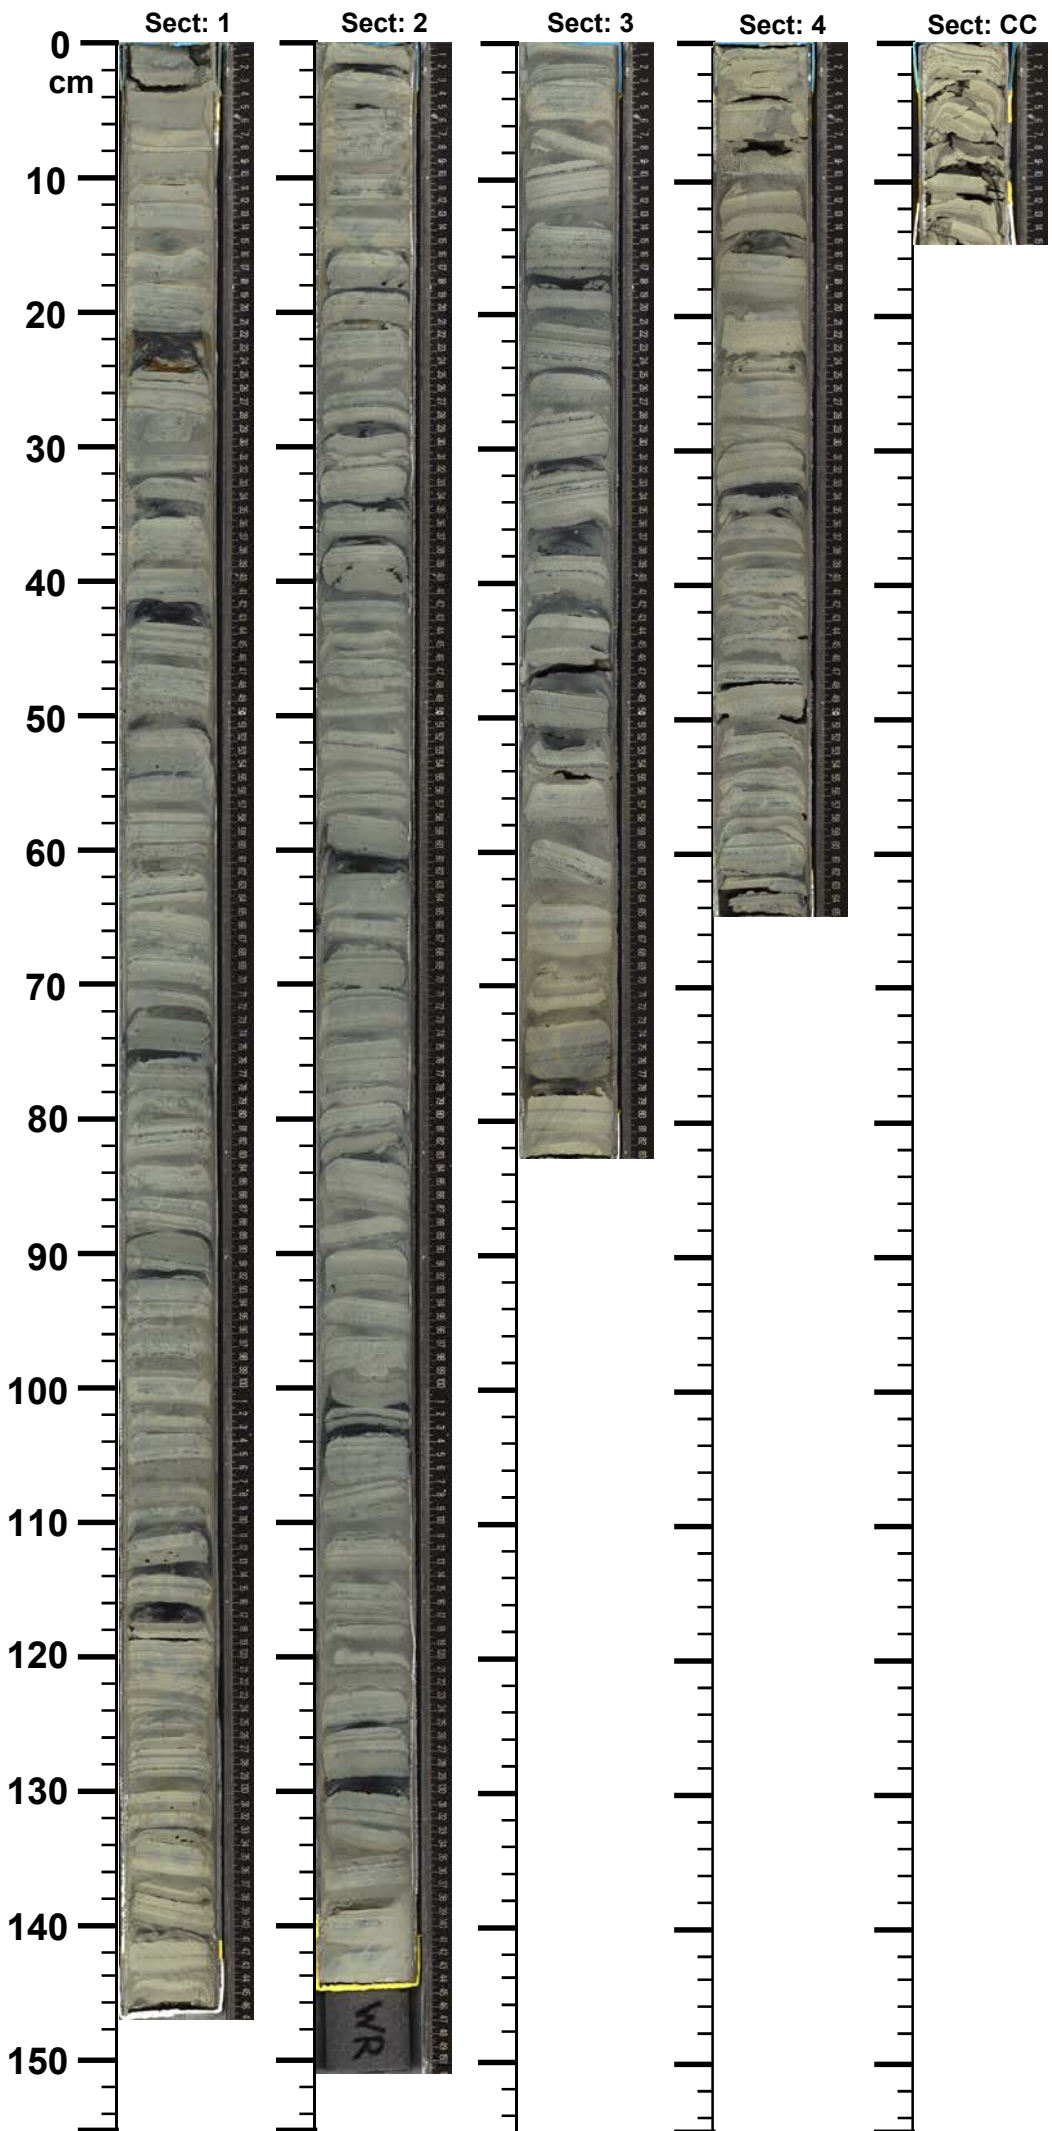

Expedition

381

Site

78

Hole

A

Core

108-R

Top

309.5

Bottom

313

(m)

381 - M0078 - A - 108R