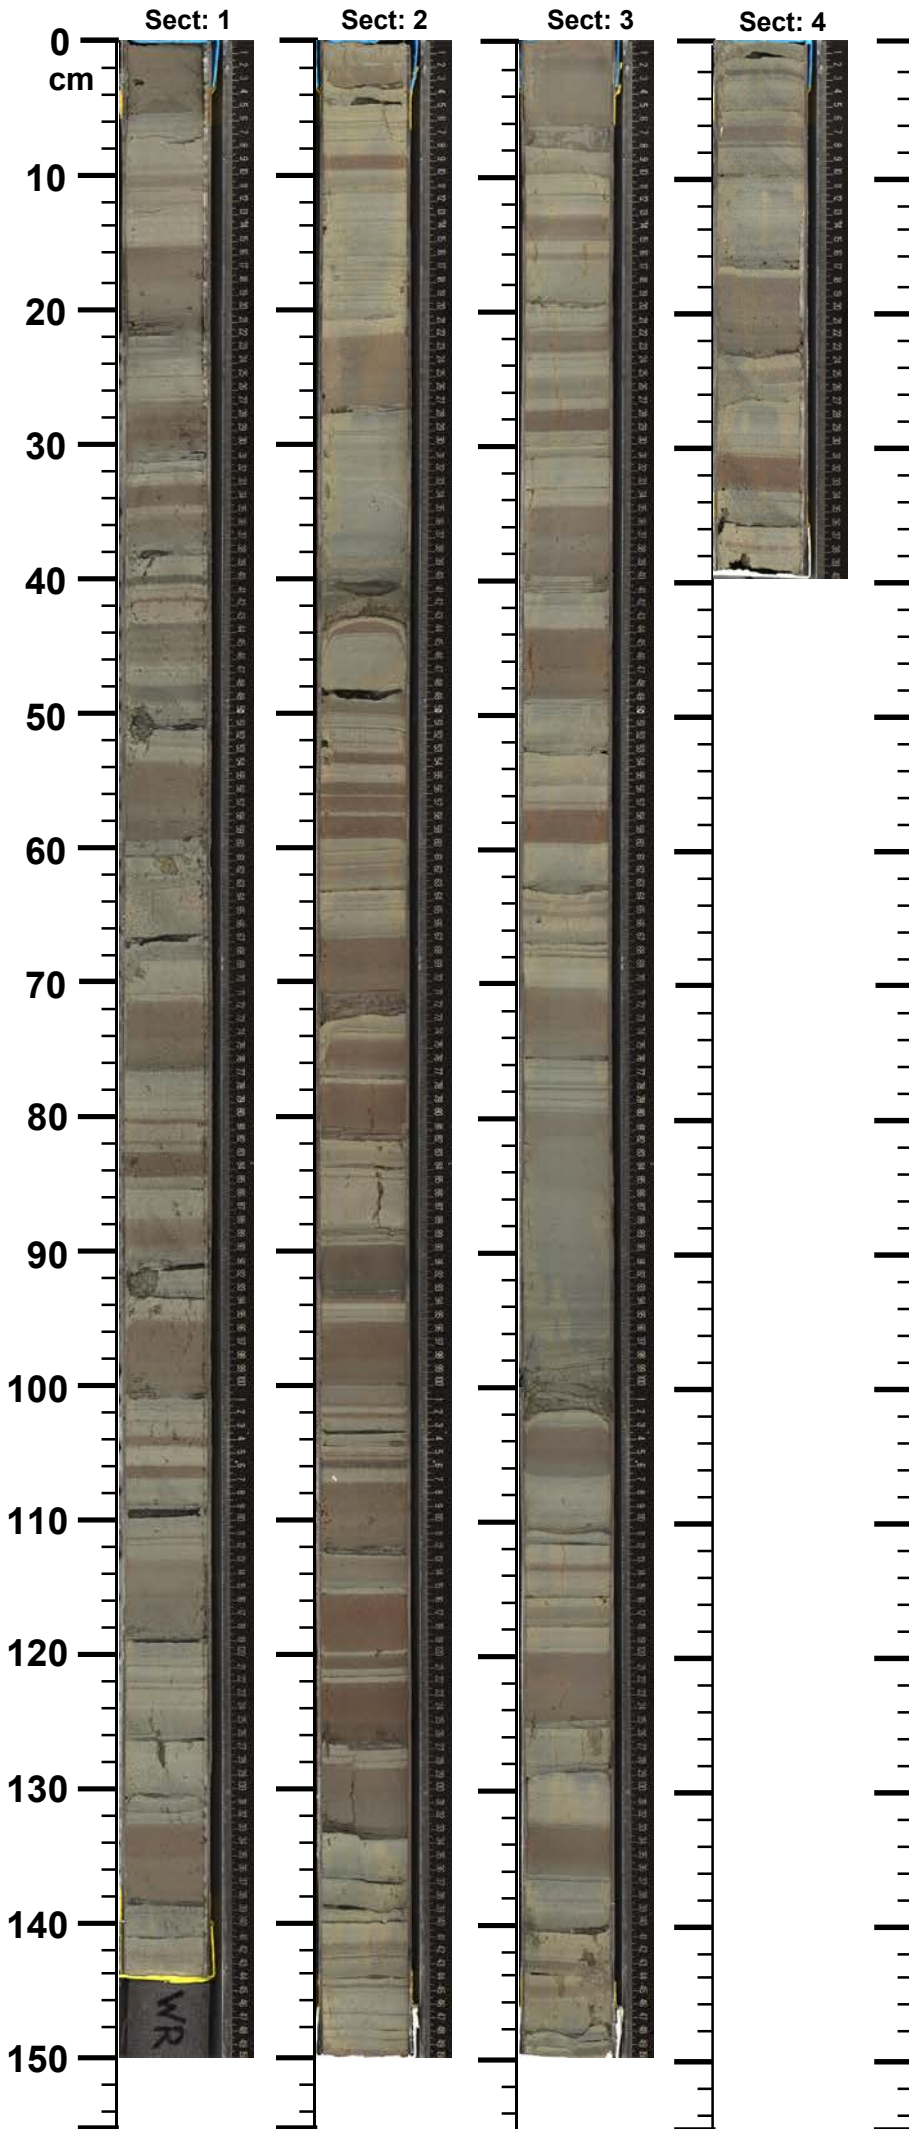

Expedition

381

Site

79

Hole

A

Core

55-R

Top

207.3

Bottom

212.3

(m)

381 - M0079 - A - 55R