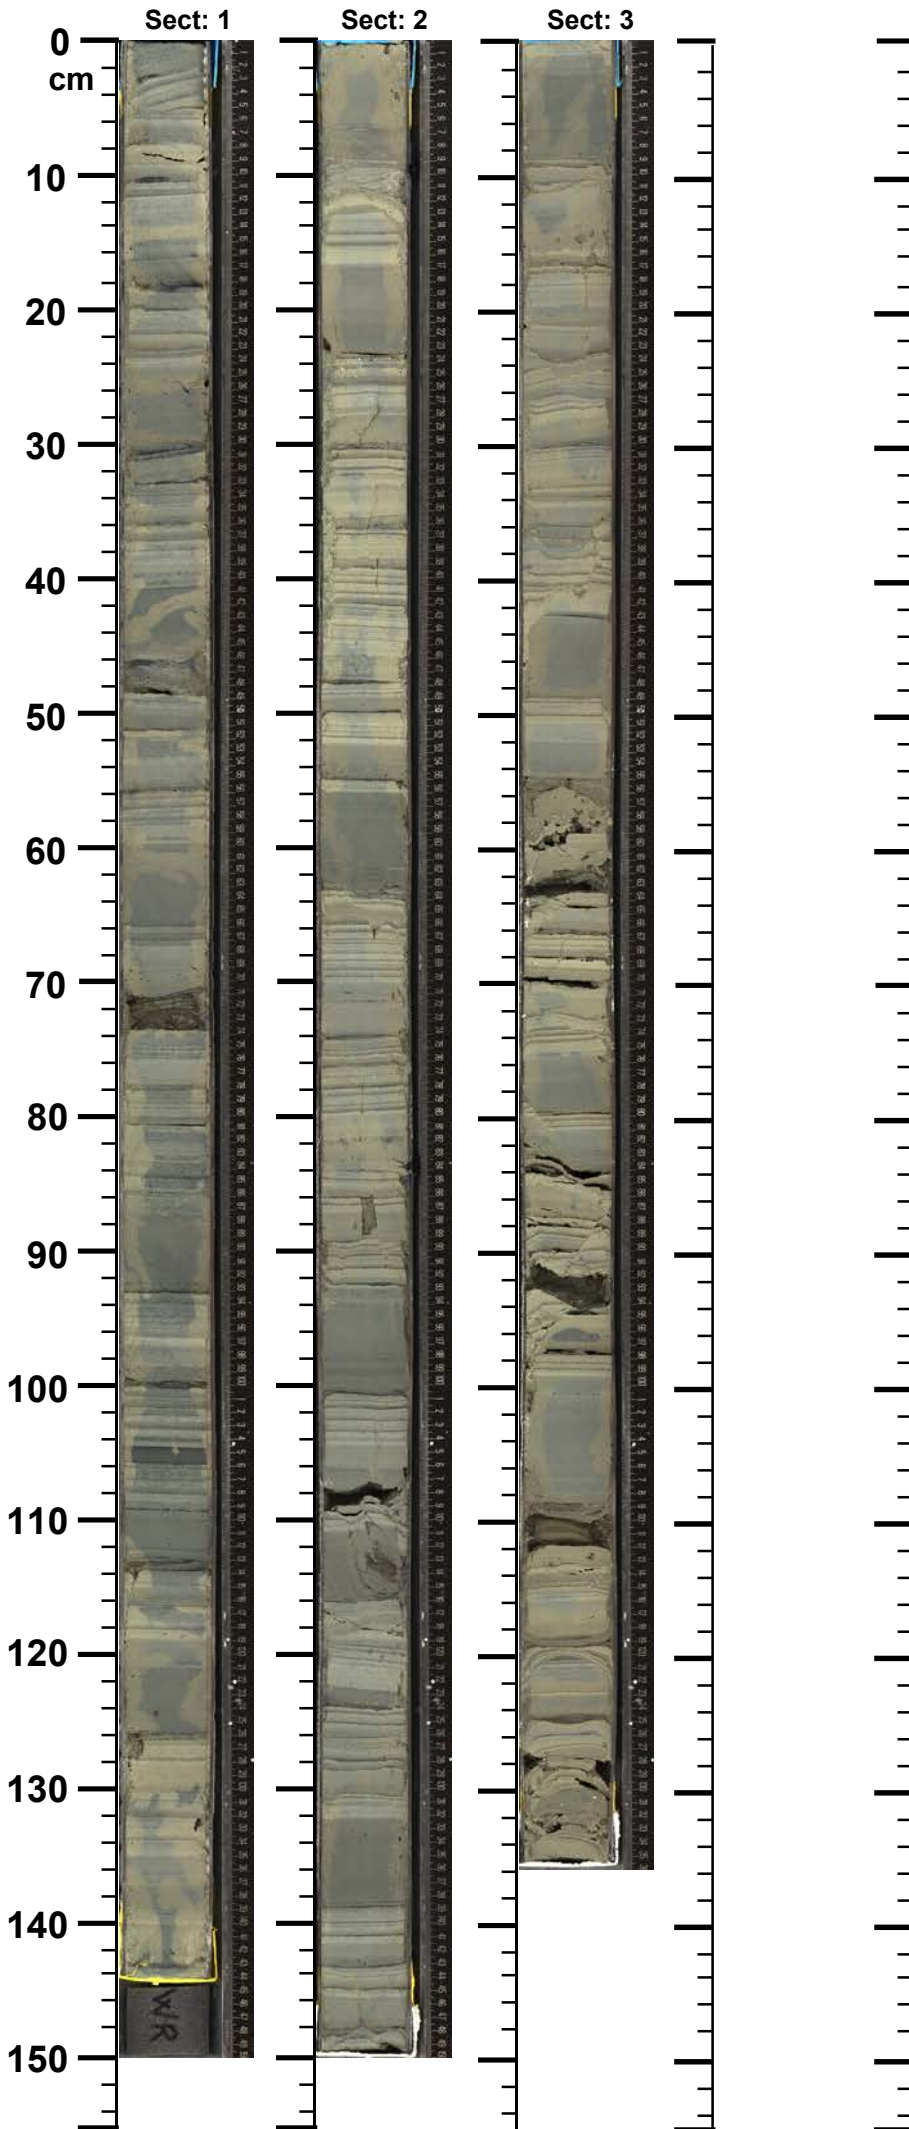

Expedition

381

Site

79

Hole

A

Core

78-R

Top

319

Bottom

324

(m)

381 - M0079 - A - 78R