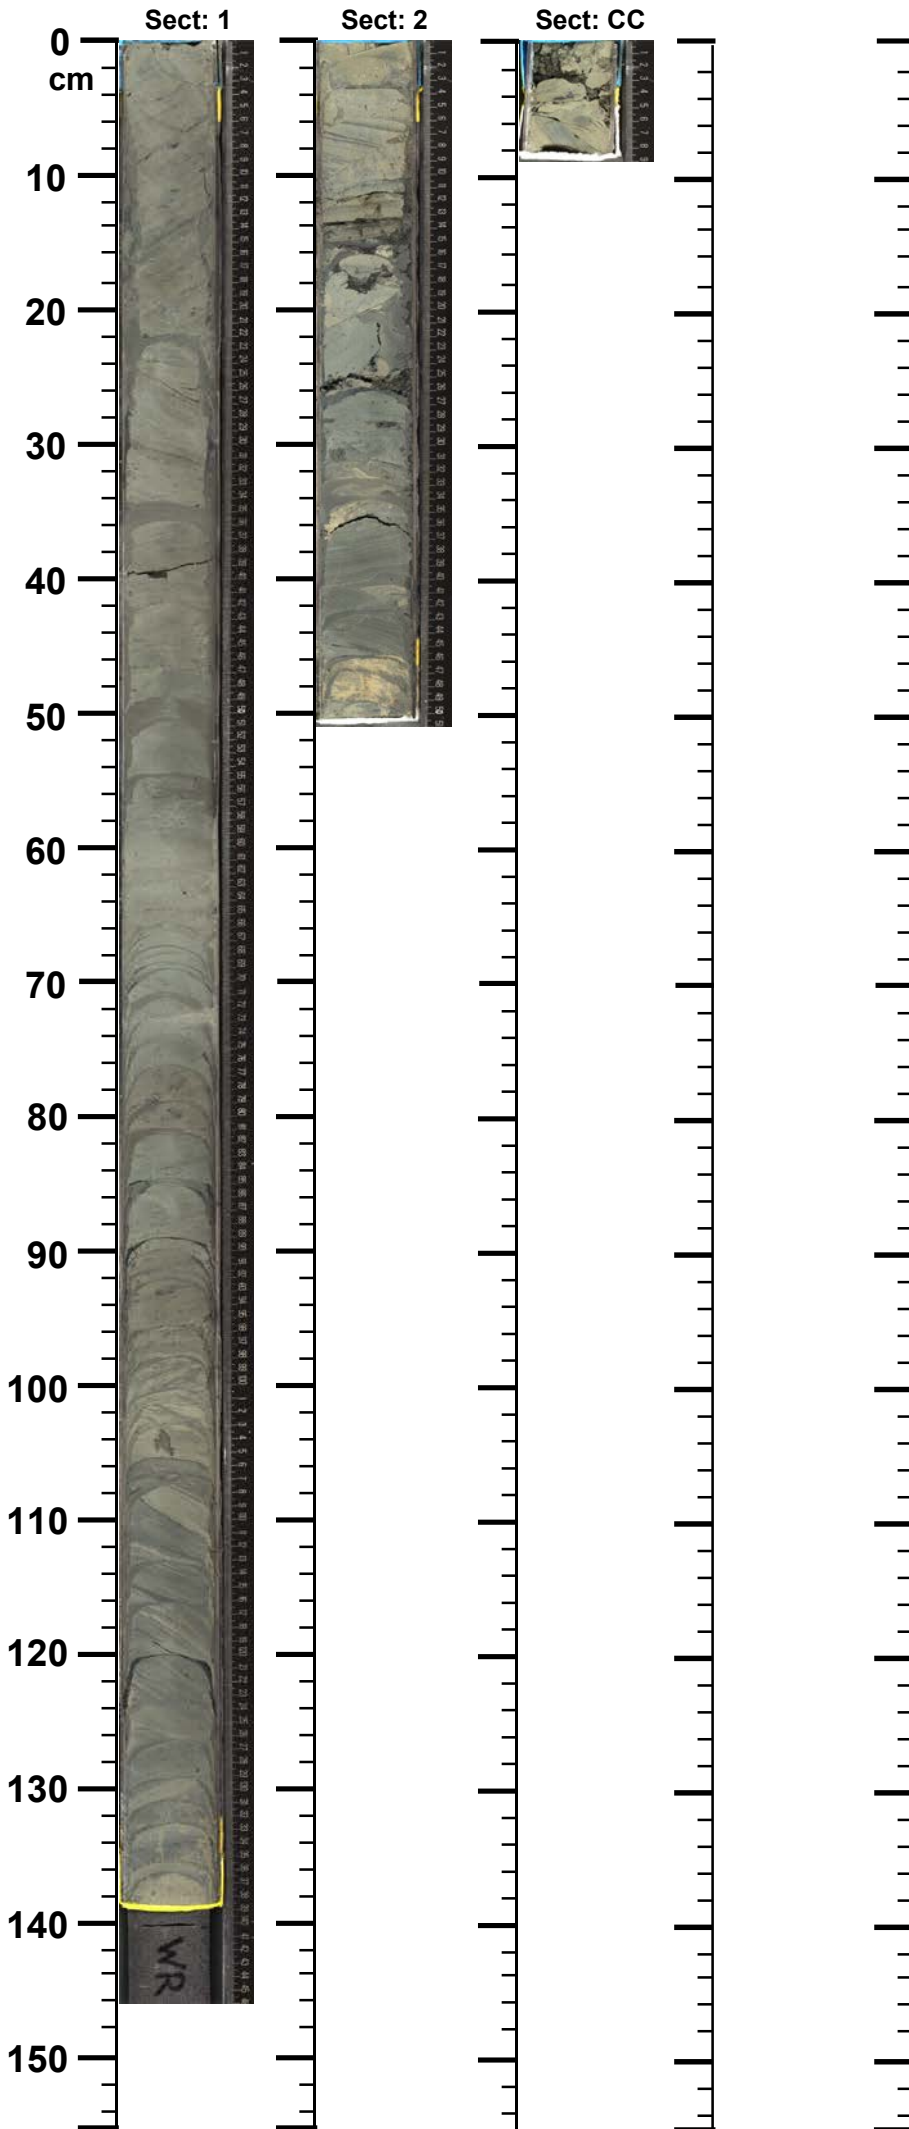

Expedition

381

Site

79

Hole

A

Core

159-R

Top

690.7

Bottom

693.7

(m)

381 - M0079 - A - 159R