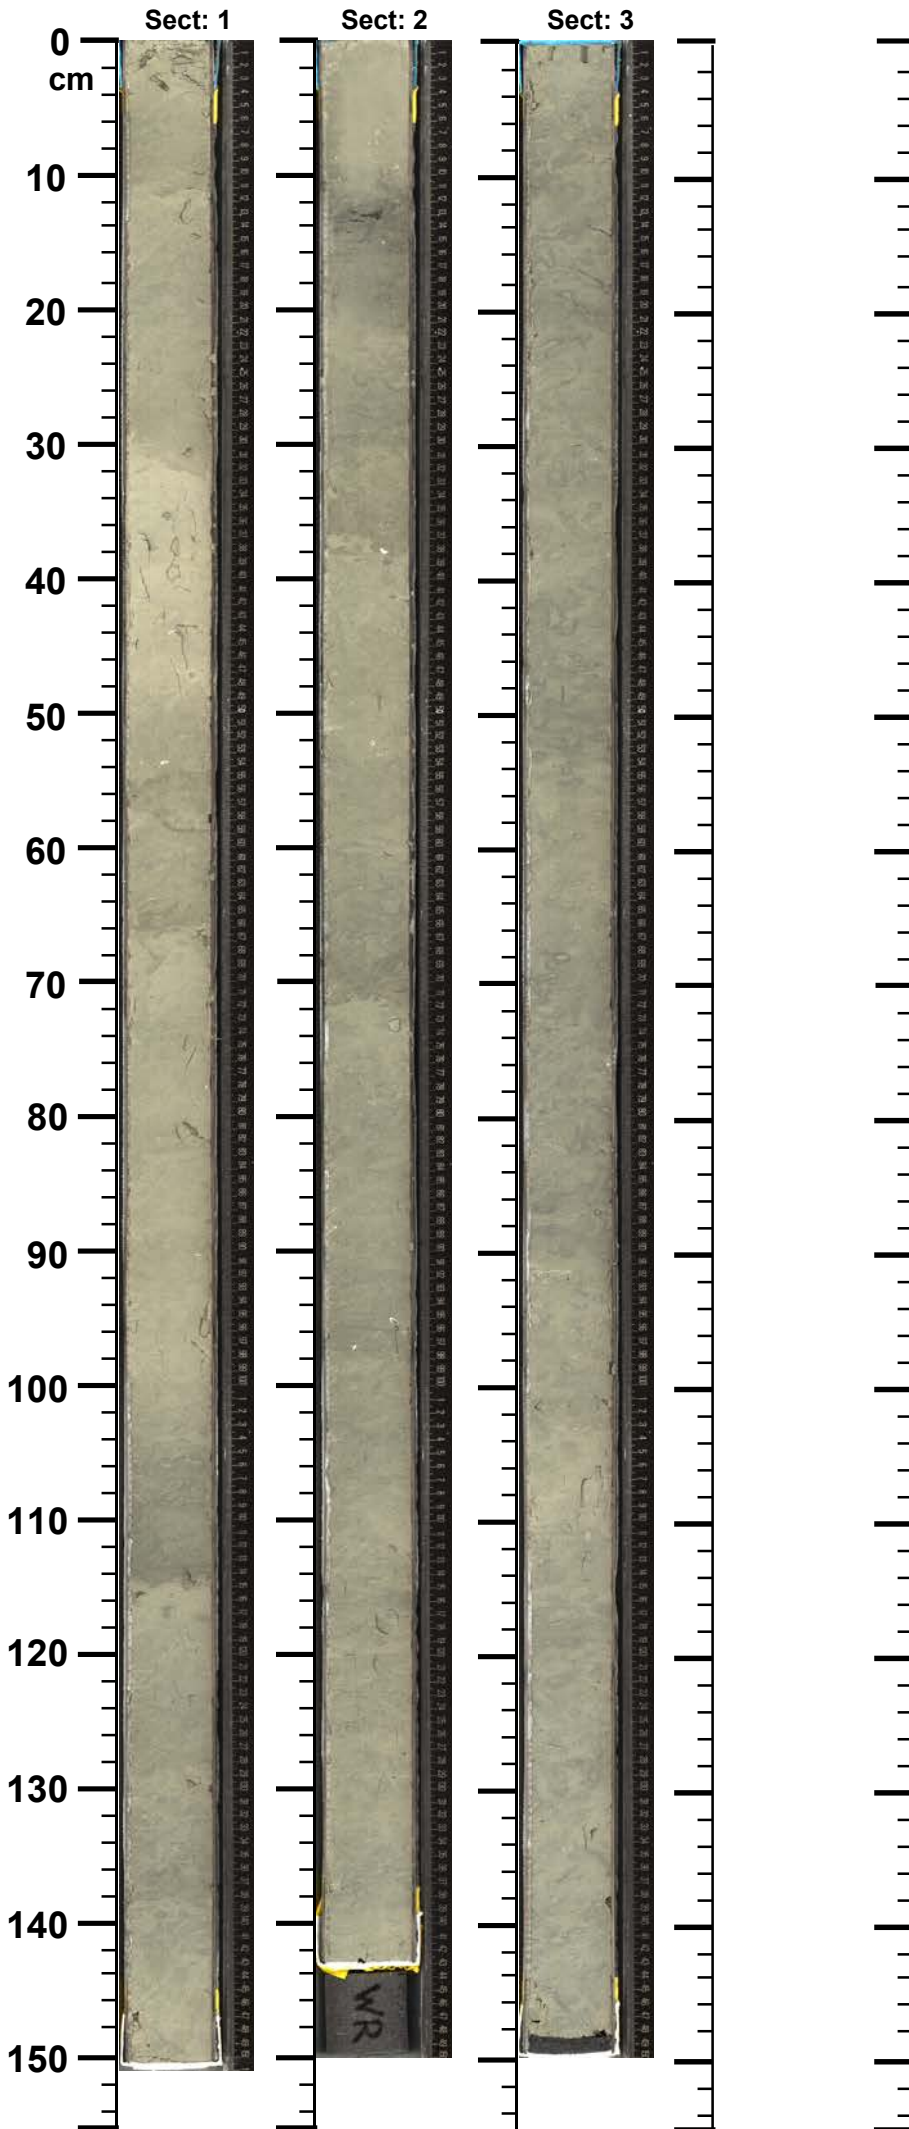

Expedition

381

Site

80

Hole

A

Core

43-R

Top

144

Bottom

149

(m)

381 - M0080 - A - 43R