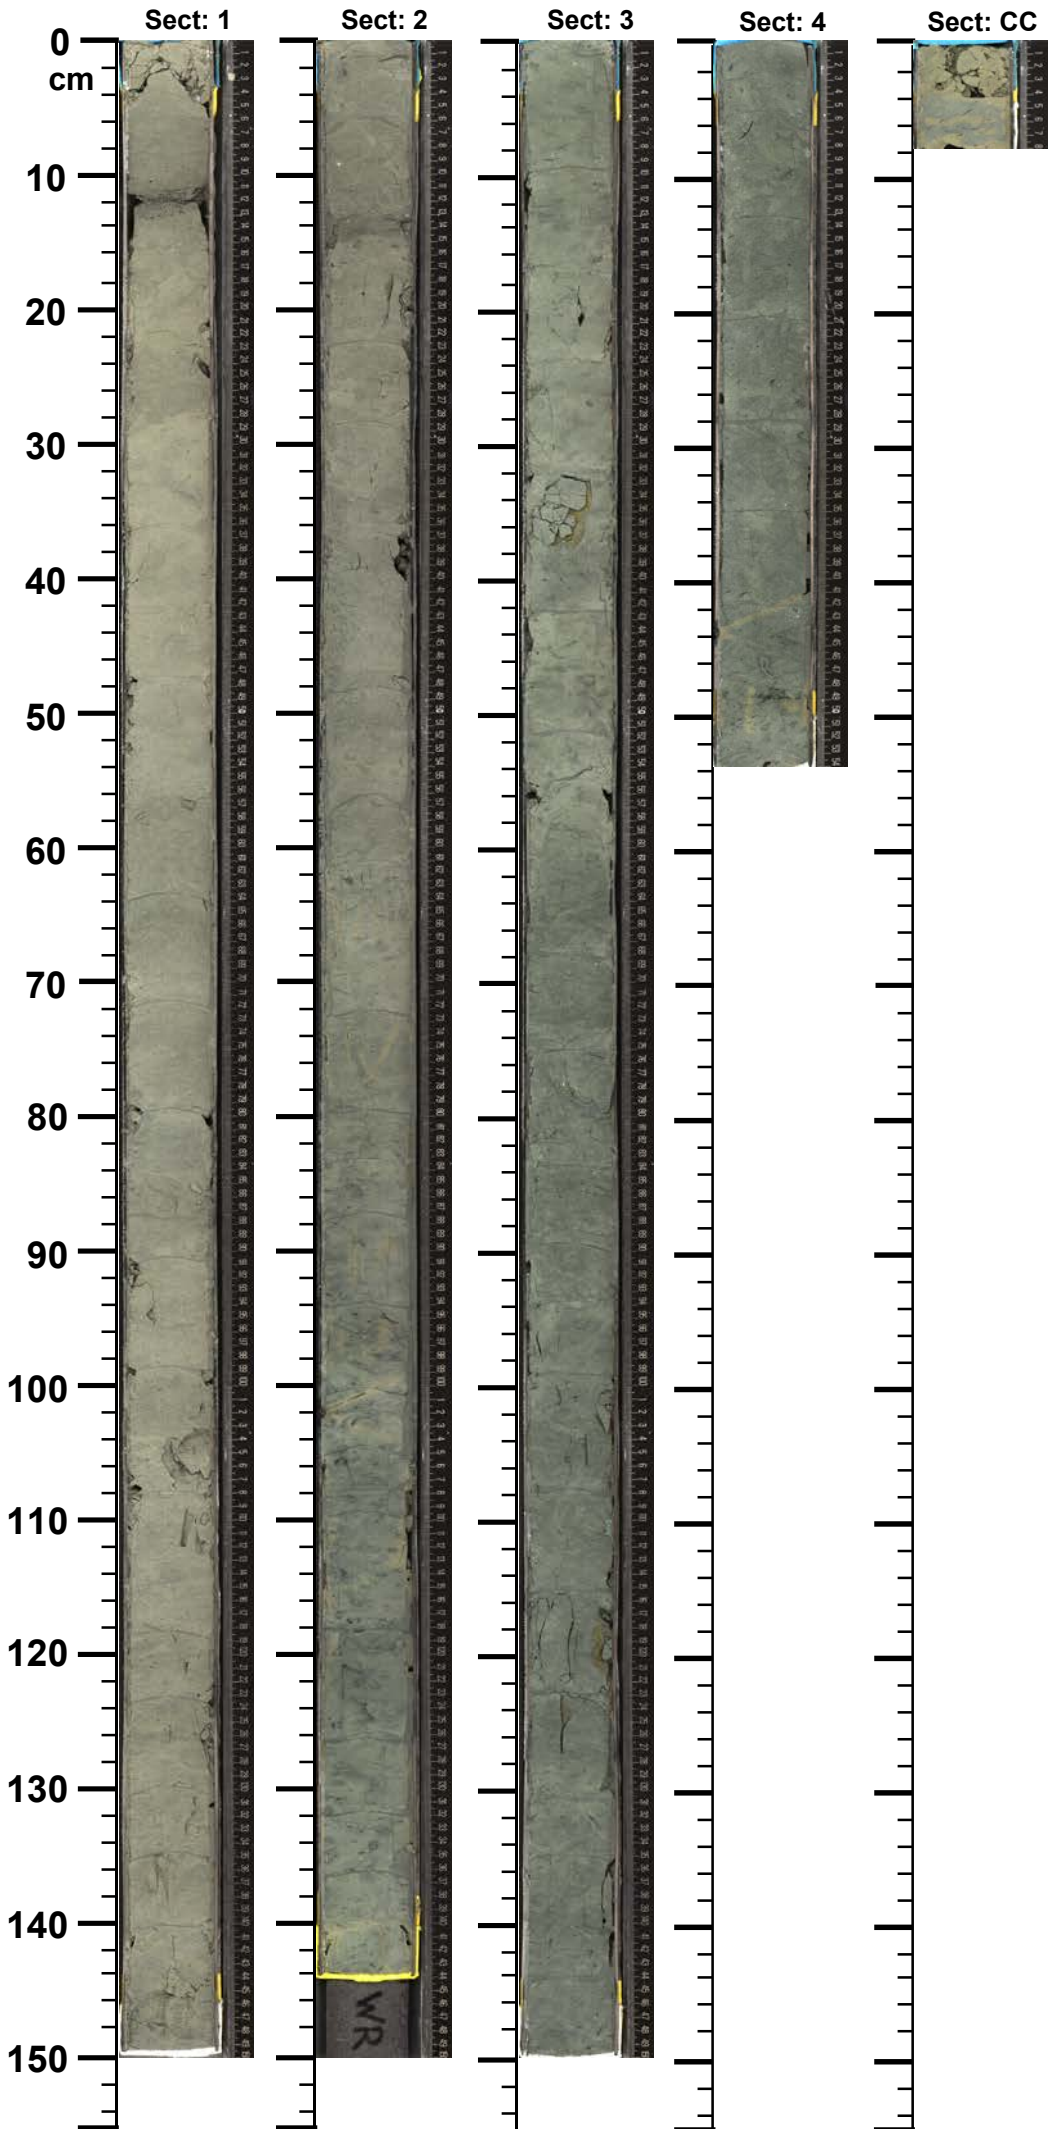

Expedition

381

Site

80

Hole

A

Core

48-R

Top

169

Bottom

174

(m)

381 - M0080 - A - 48R