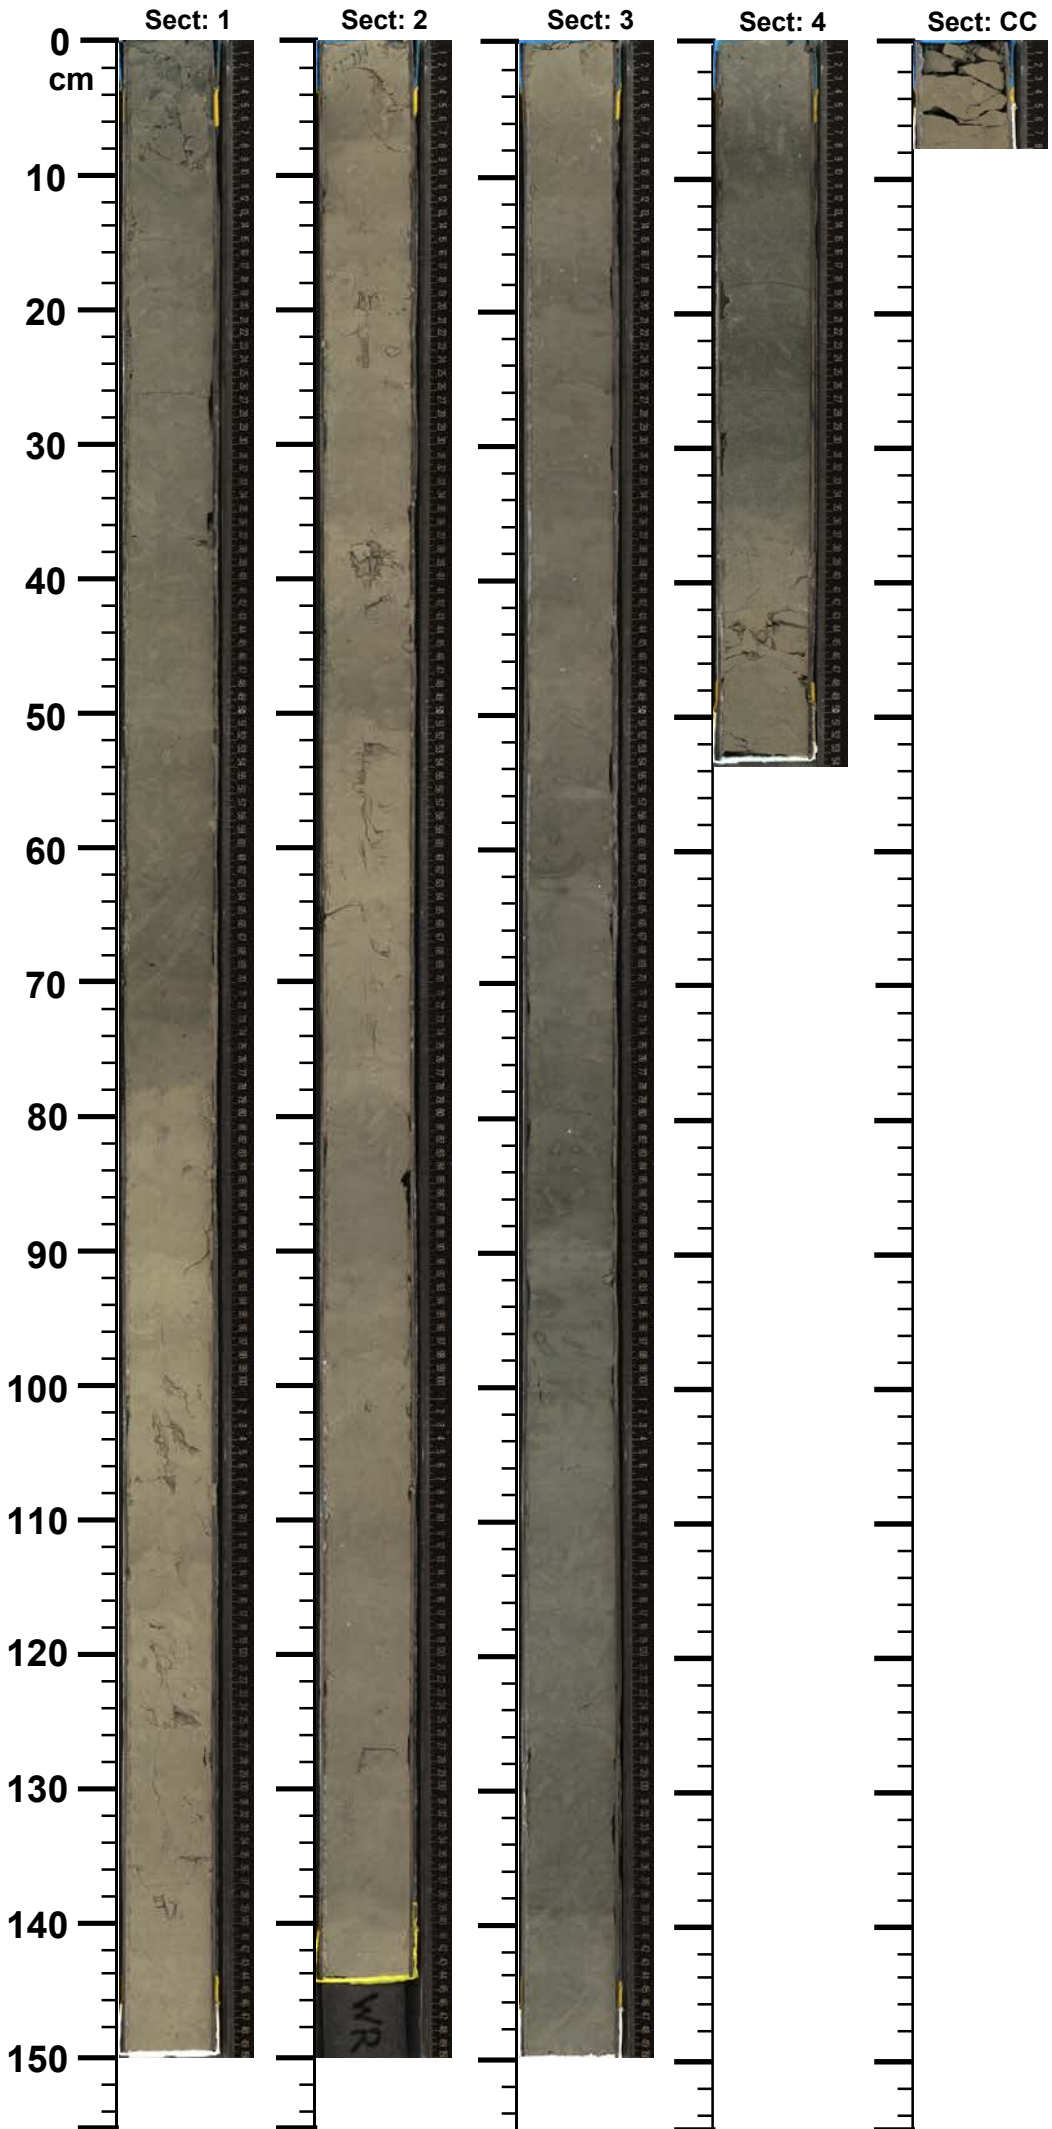

Expedition

381

Site

80

Hole

A

Core

50-R

Top

179

Bottom

184

(m)

381 - M0080 - A - 50R