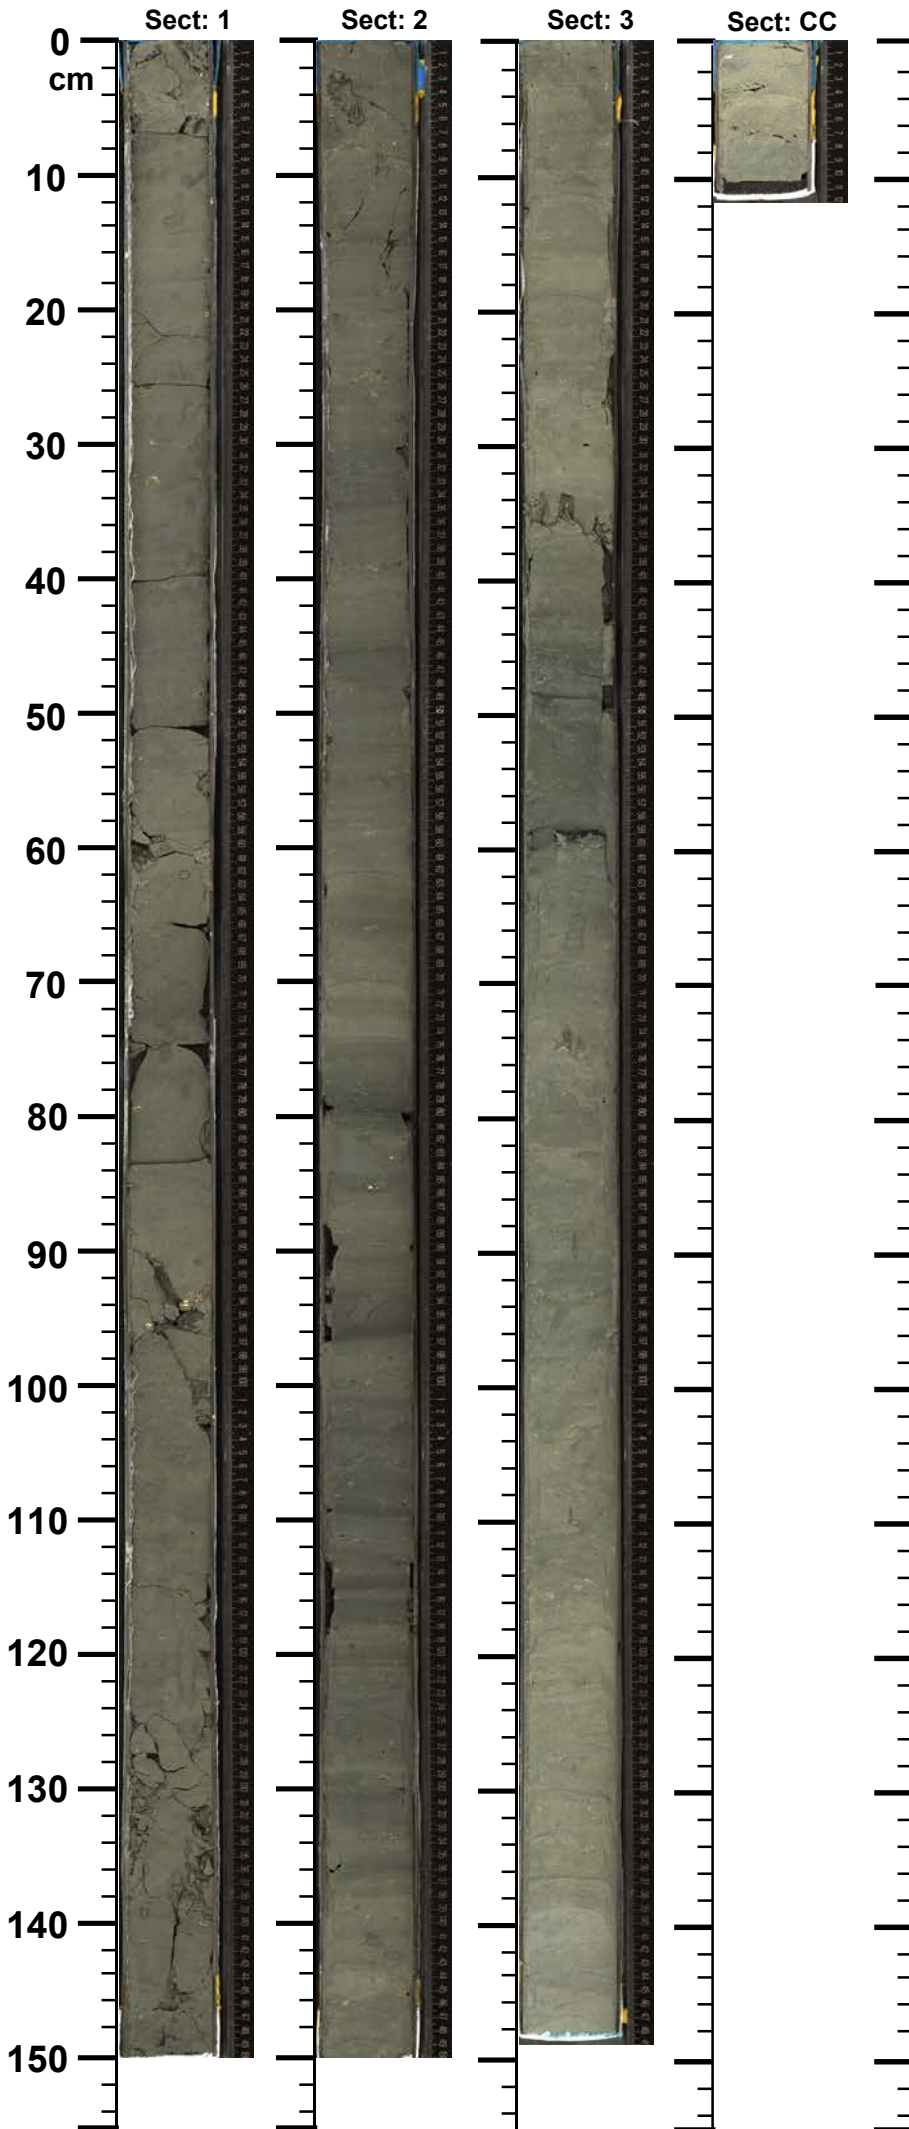

Expedition

381

Site

80

Hole

A

Core

53-R

Top

194

Bottom

199

(m)

381 - M0080 - A - 53R