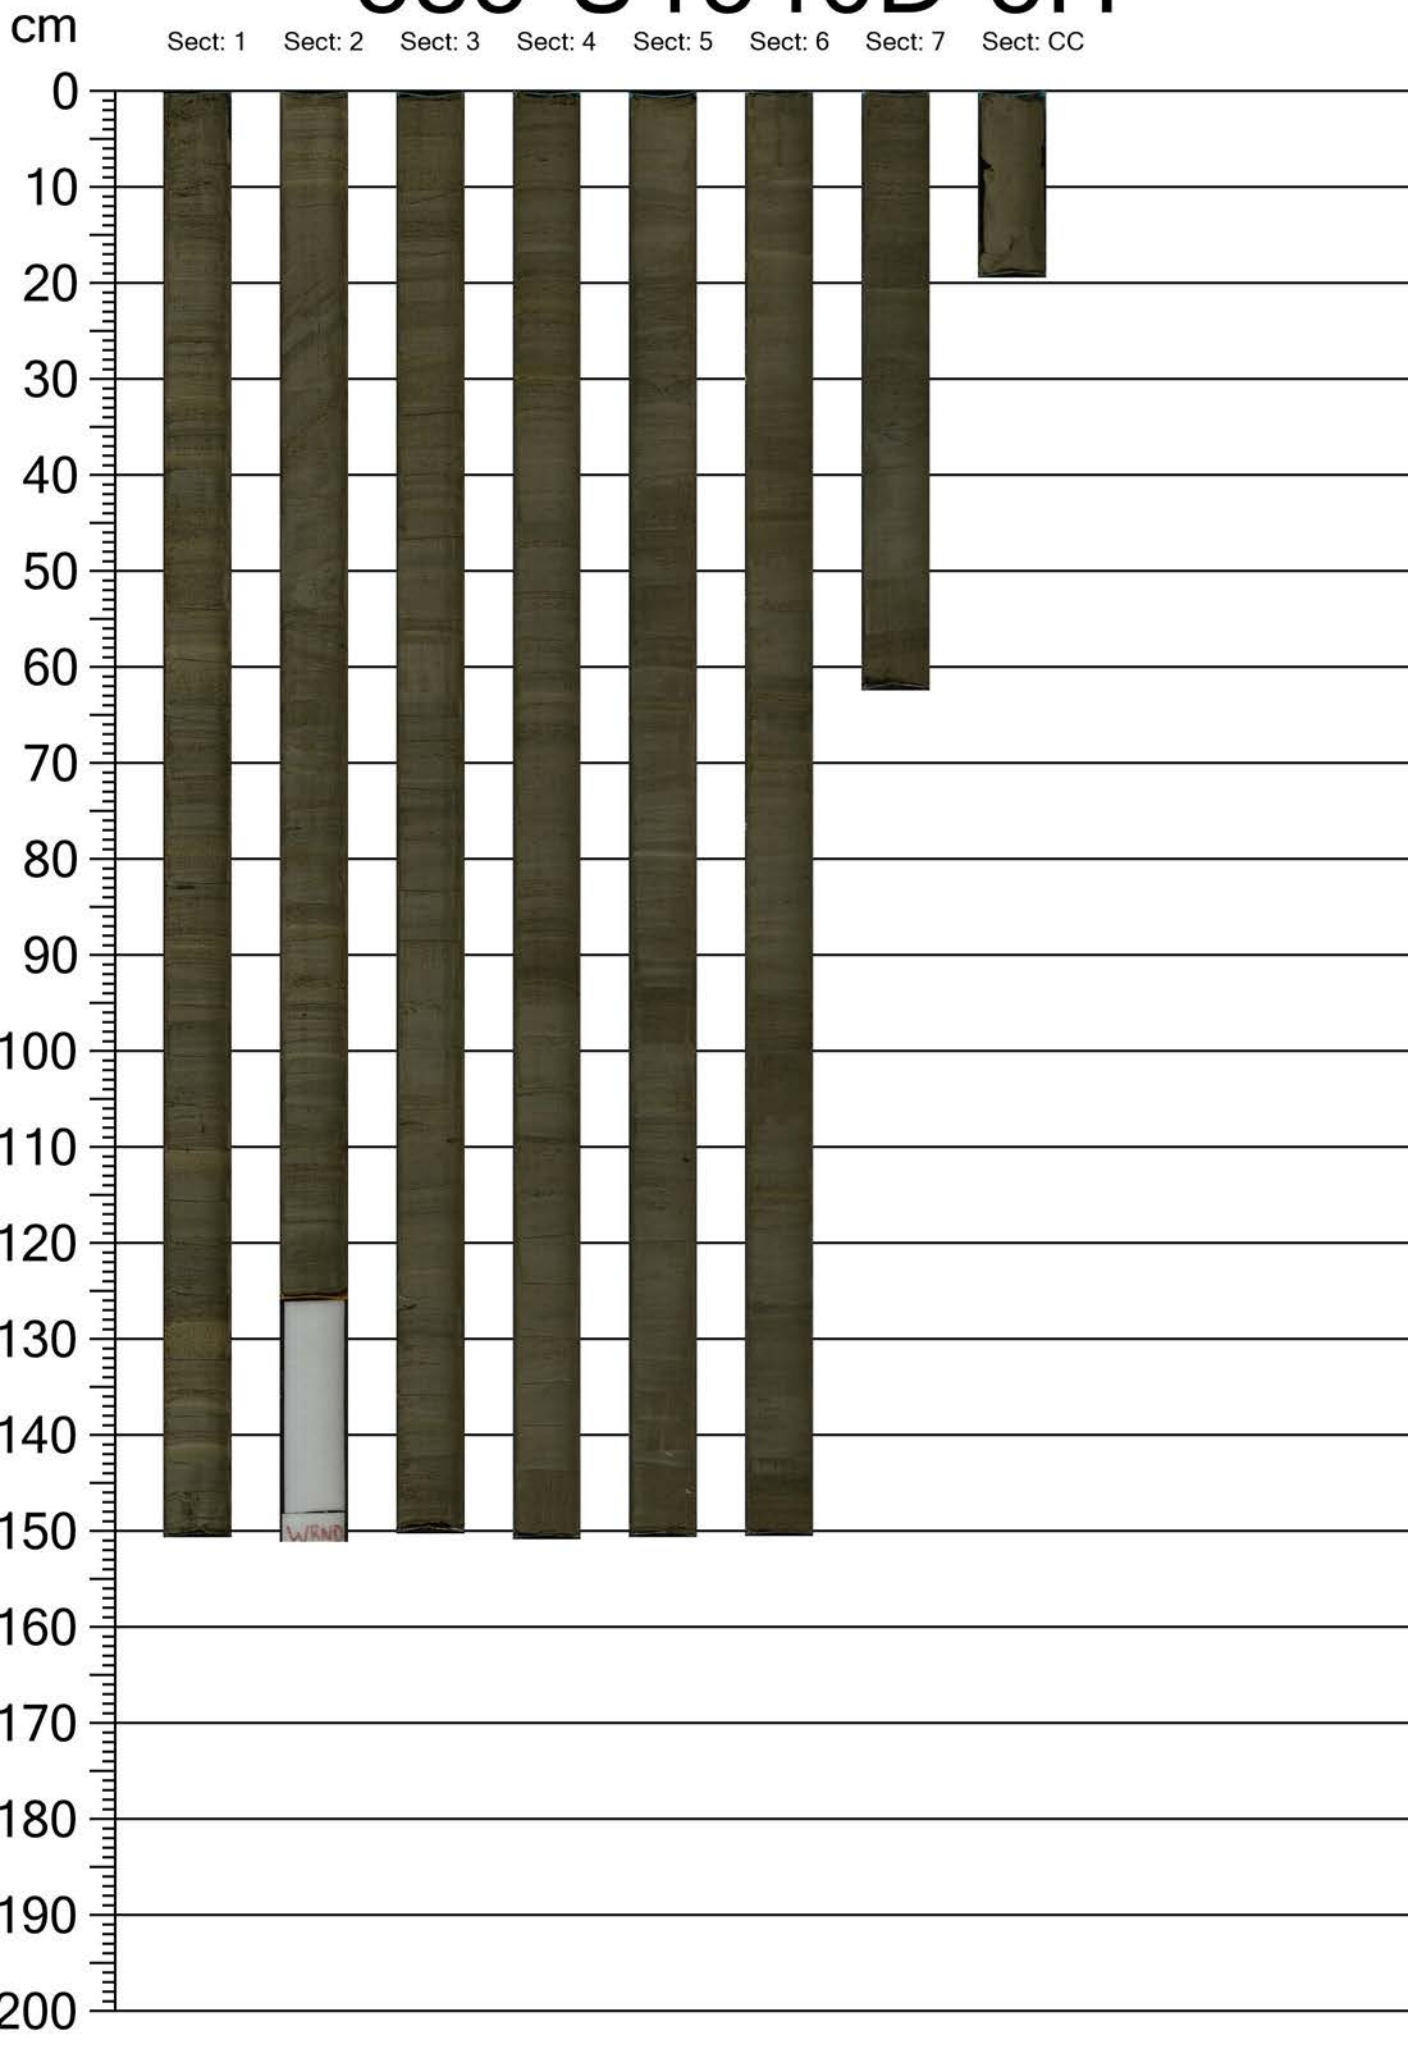

385-U1546D-3H

Sect: 1

Sect: 2

Sect: 3

Sect: 4

Sect: 5

Sect: 6

Sect: 7

Sect: CC

cm
0
10
20
30
40
50
60
70
80
90
100
110
120
130
140
150
160
170
180
190
200