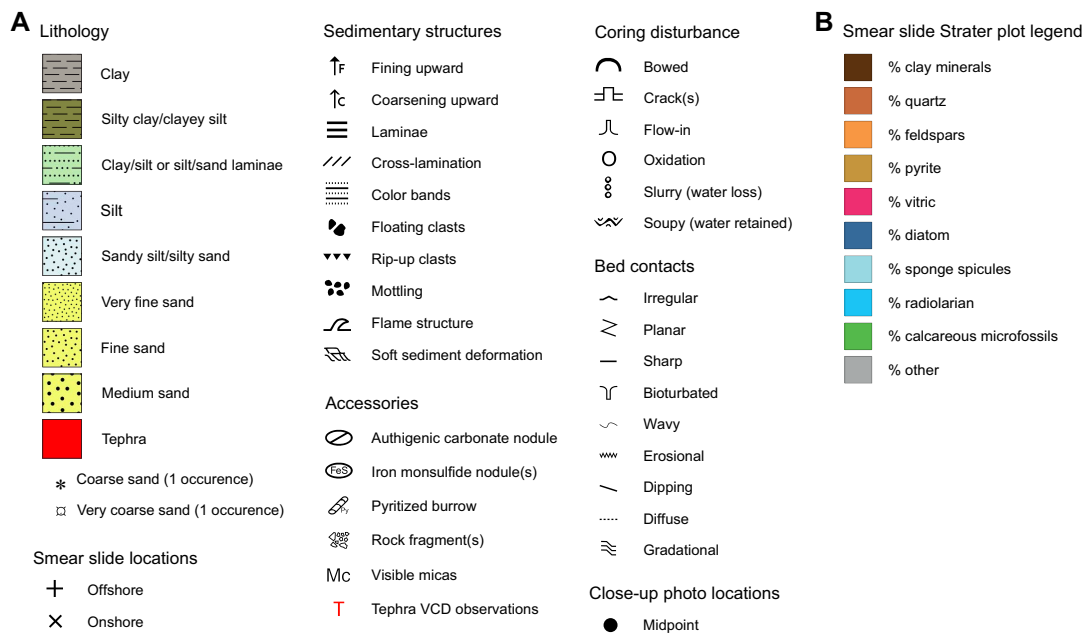

Expedition 386

Visual core description legend

Lithostratigraphic summary, 3 m barrel sheet, and smear slide summary plot legend, Expedition 386. A. Graphic patterns and key symbols. B. Smear slide summary plot legend.