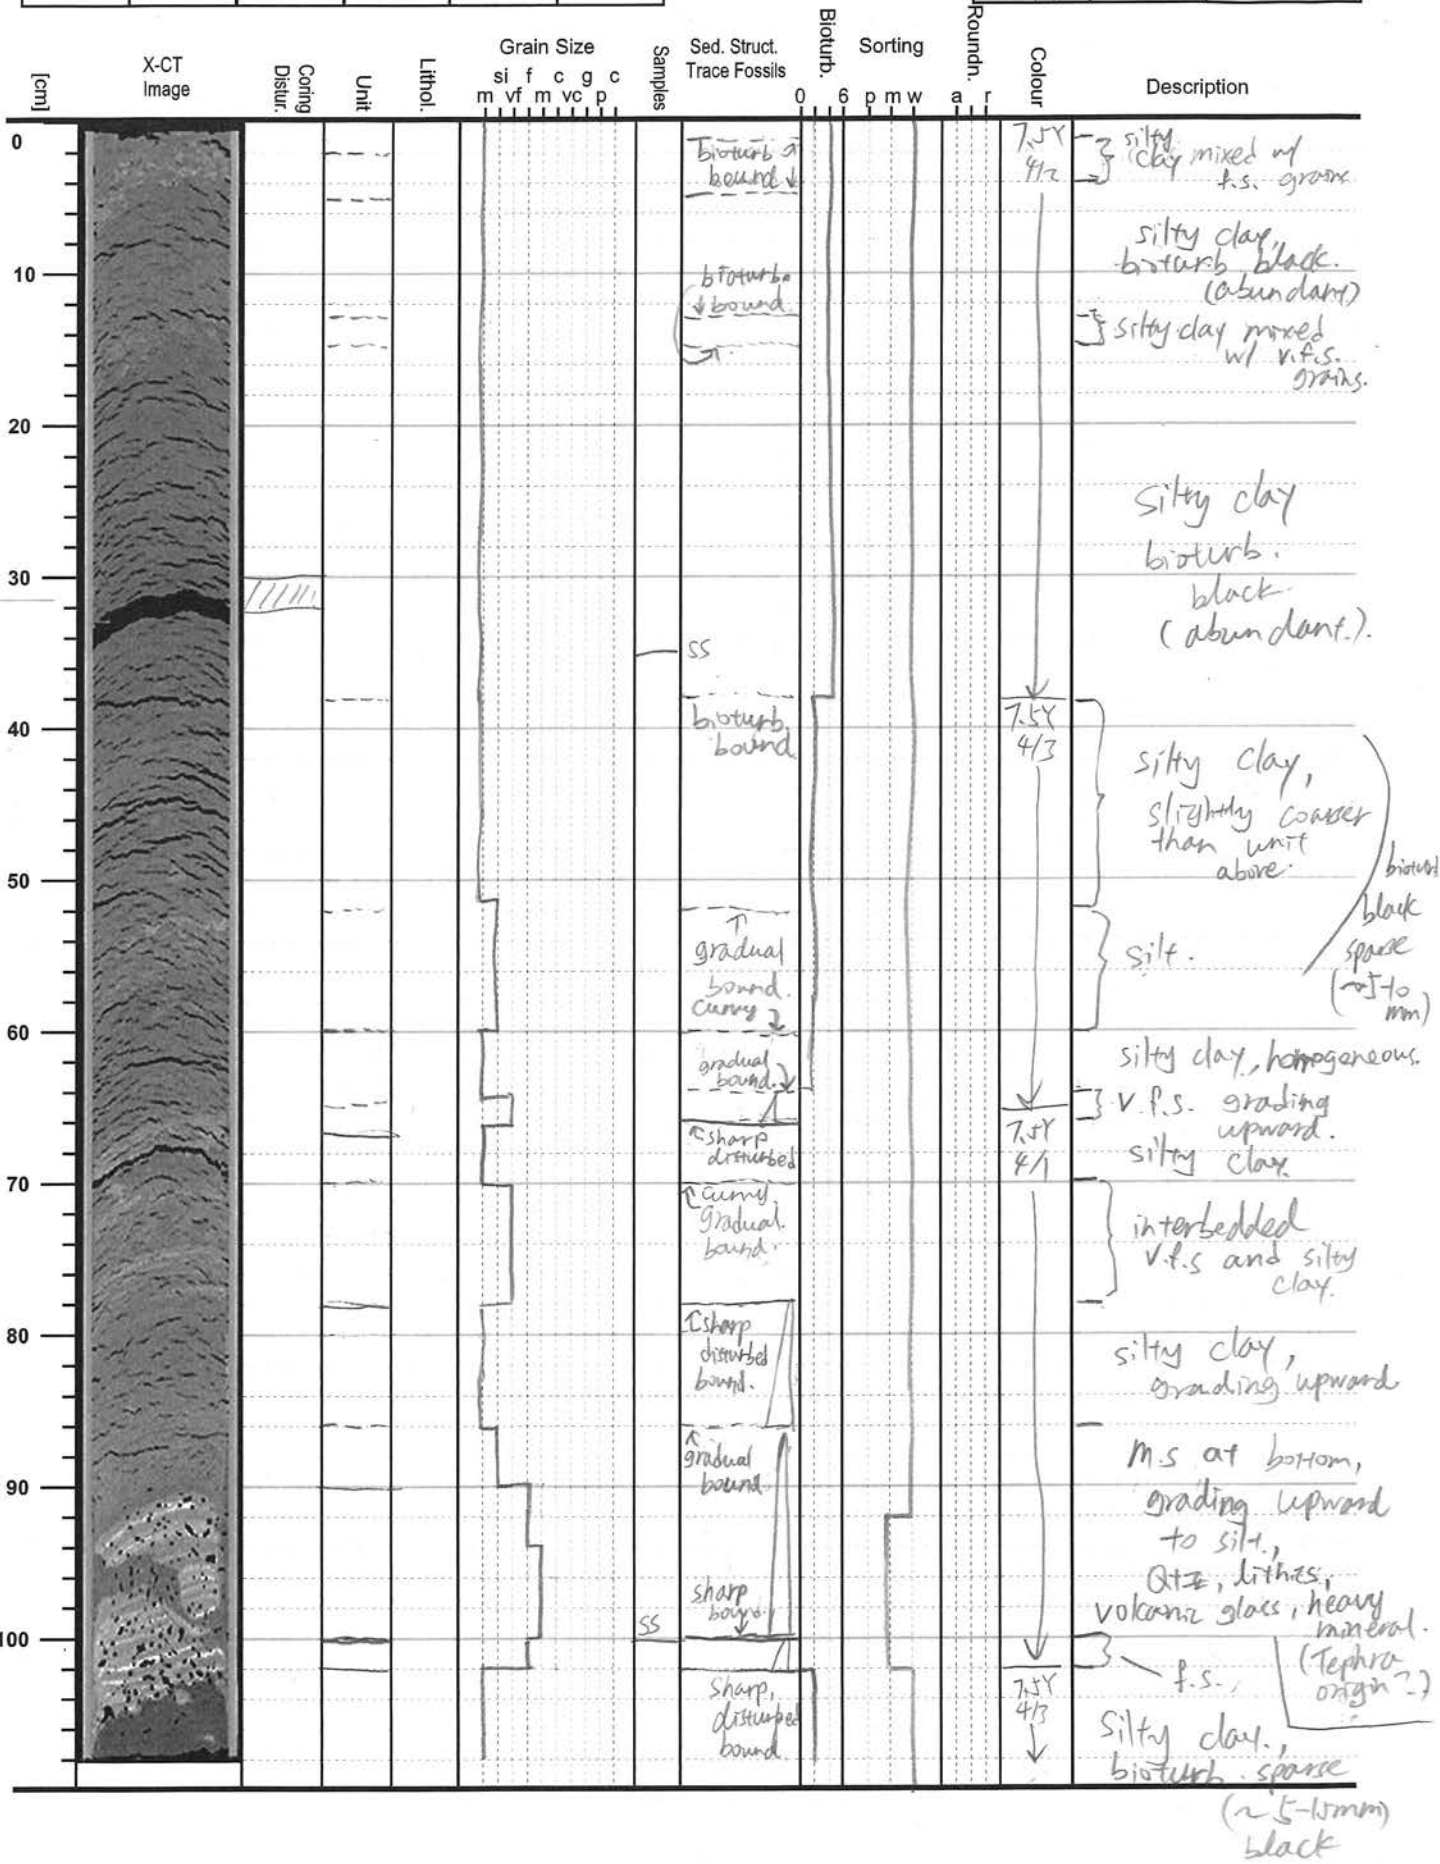

IODP-MSP (Exp. 386) VISUAL CORE DESCRIPTION

Exp.	Site	Hole	Core	Type	Section
386	81	D	1	H	24

Date	Time	Observers
2/17	3:15	Cai

Close up photo

Close up photo

Close up photo