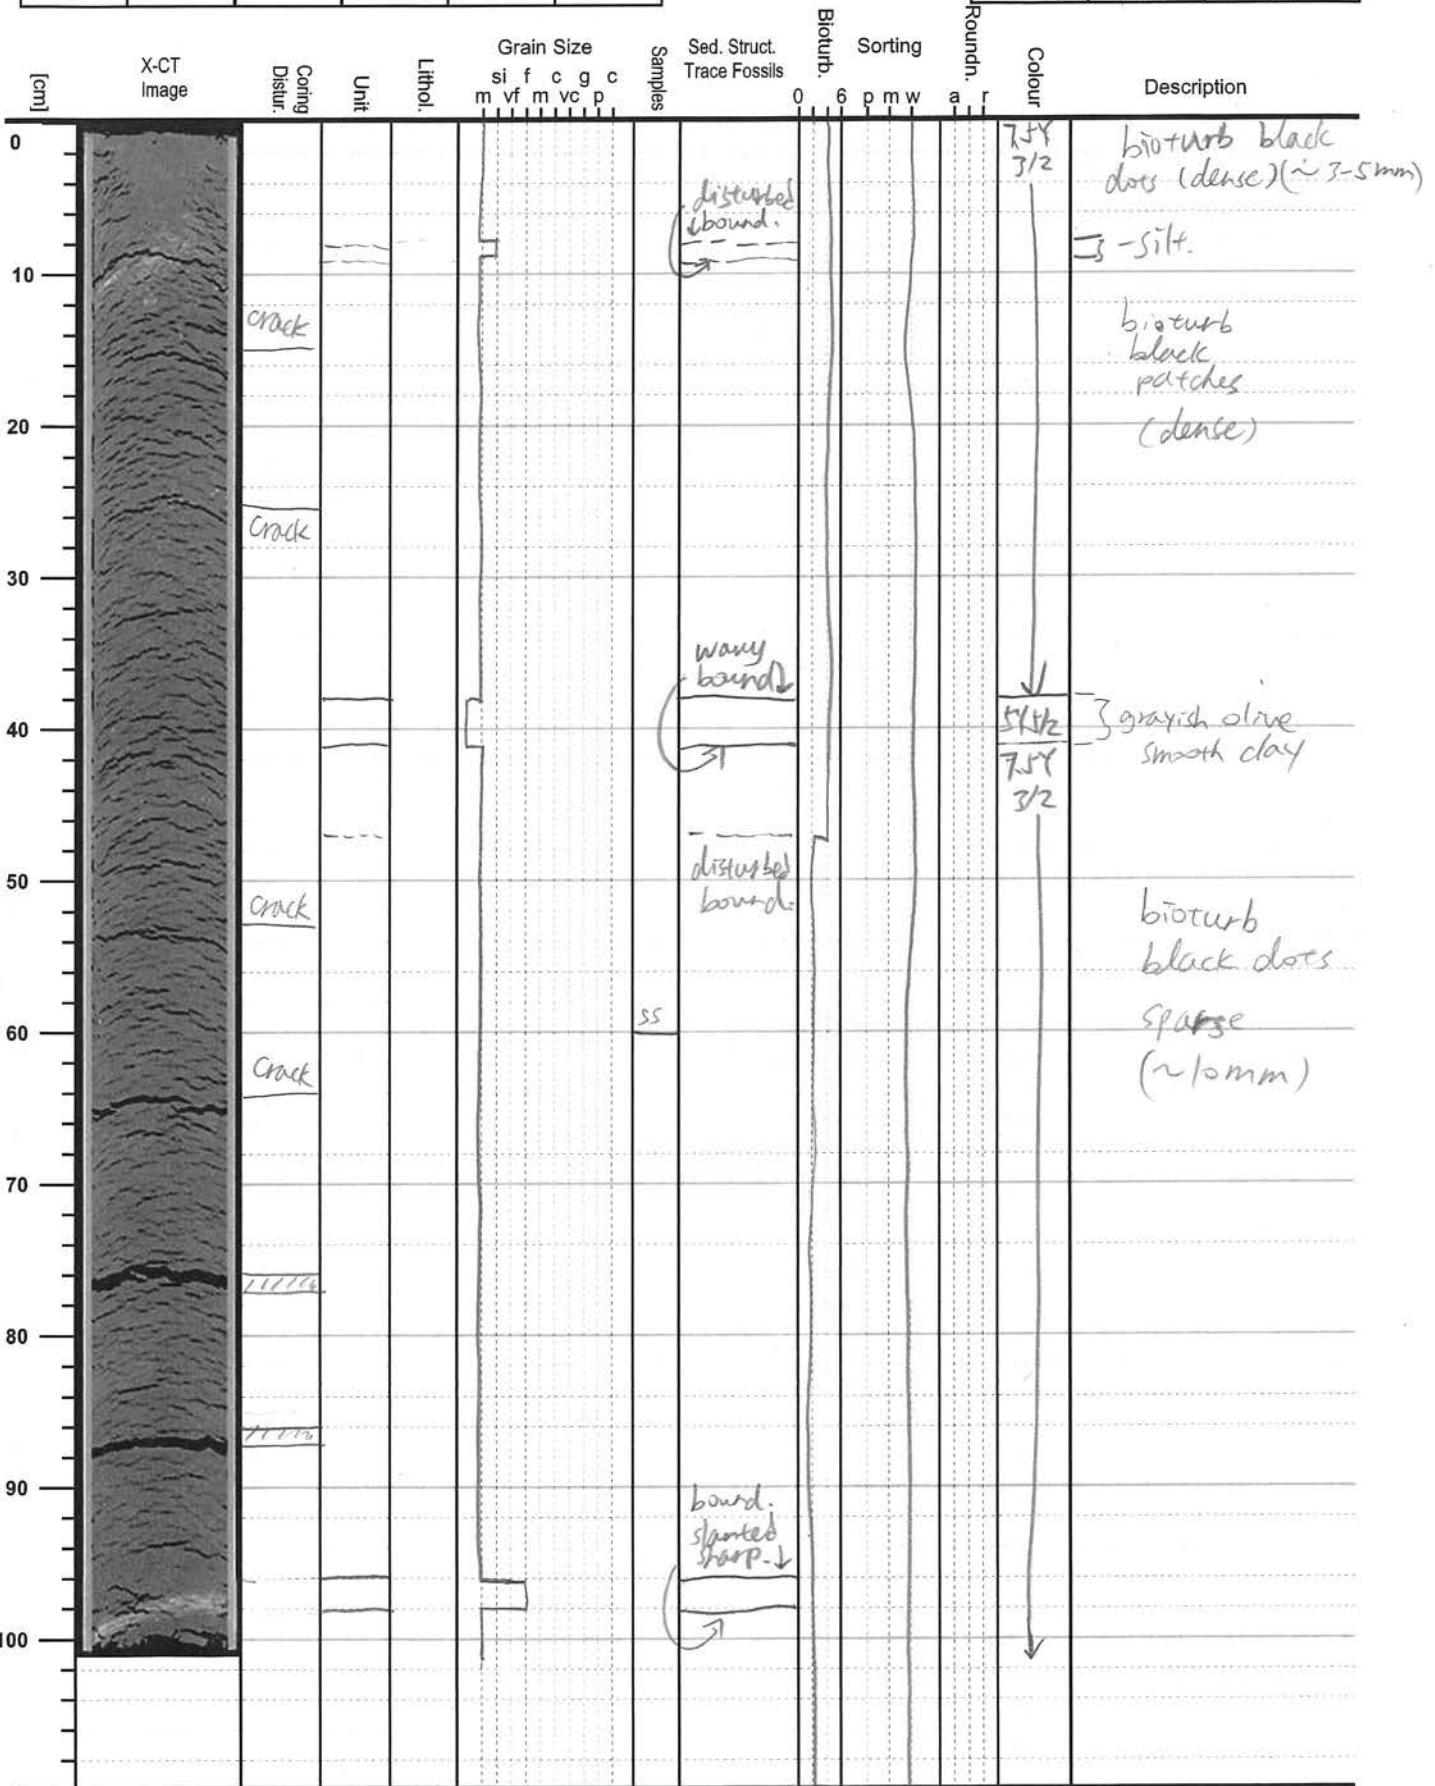

IODP-MSP (Exp. 386) VISUAL CORE DESCRIPTION

Exp.	Site	Hole	Core	Type	Section
386	81	D	1	H	26

Date	Time	Observers
2/17	4:40	Cai

Close up photo