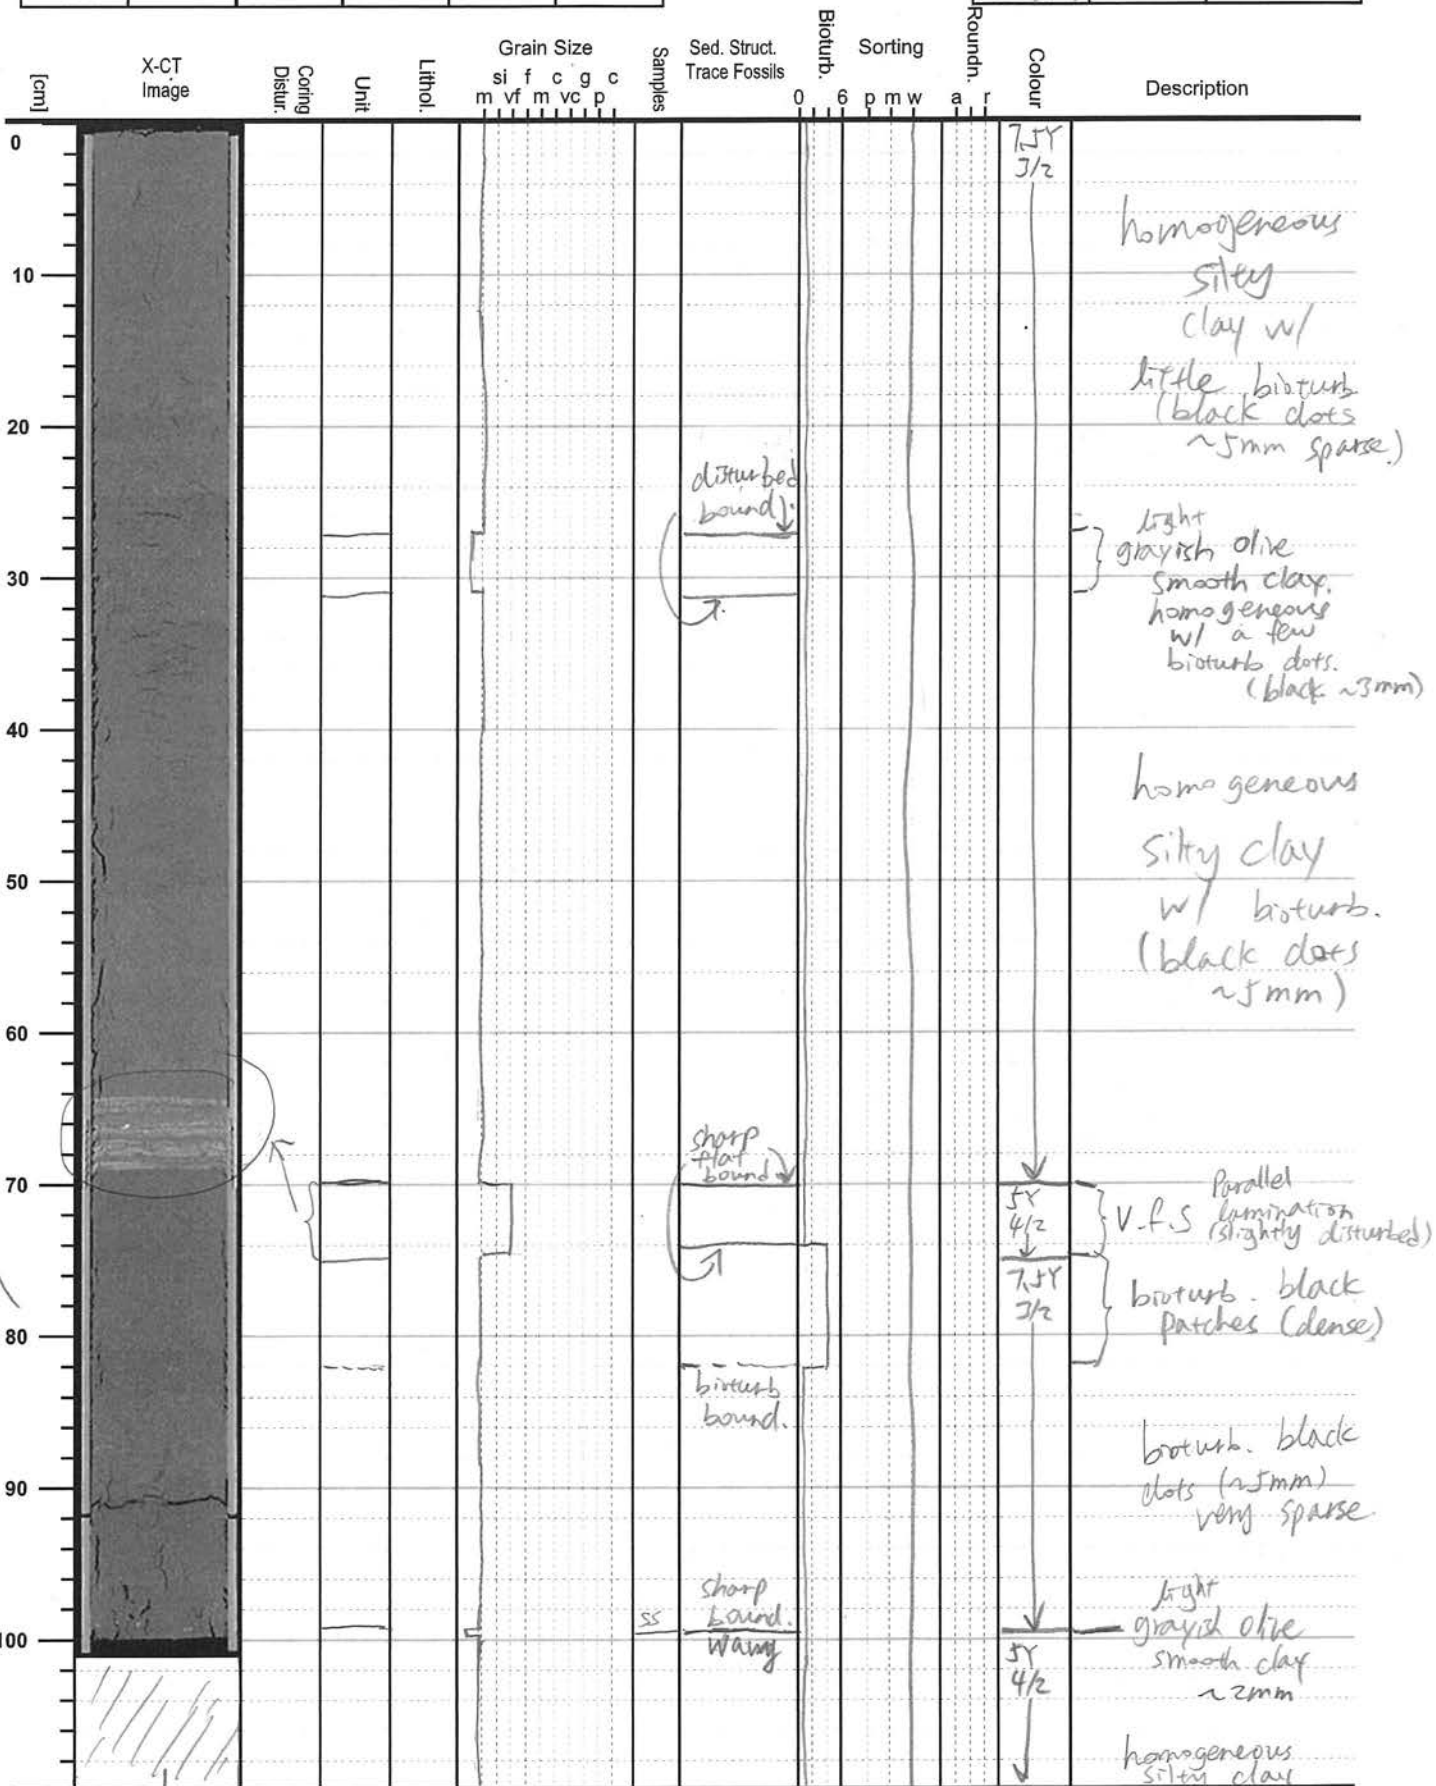

IODP-MSP (Exp. 386) VISUAL CORE DESCRIPTION

Exp.	Site	Hole	Core	Type	Section
386	81	D	1	H	30

Date	Time	Observers
2/17	6:50	Coi

Core extended upon opening

Close up photo

Close up photo