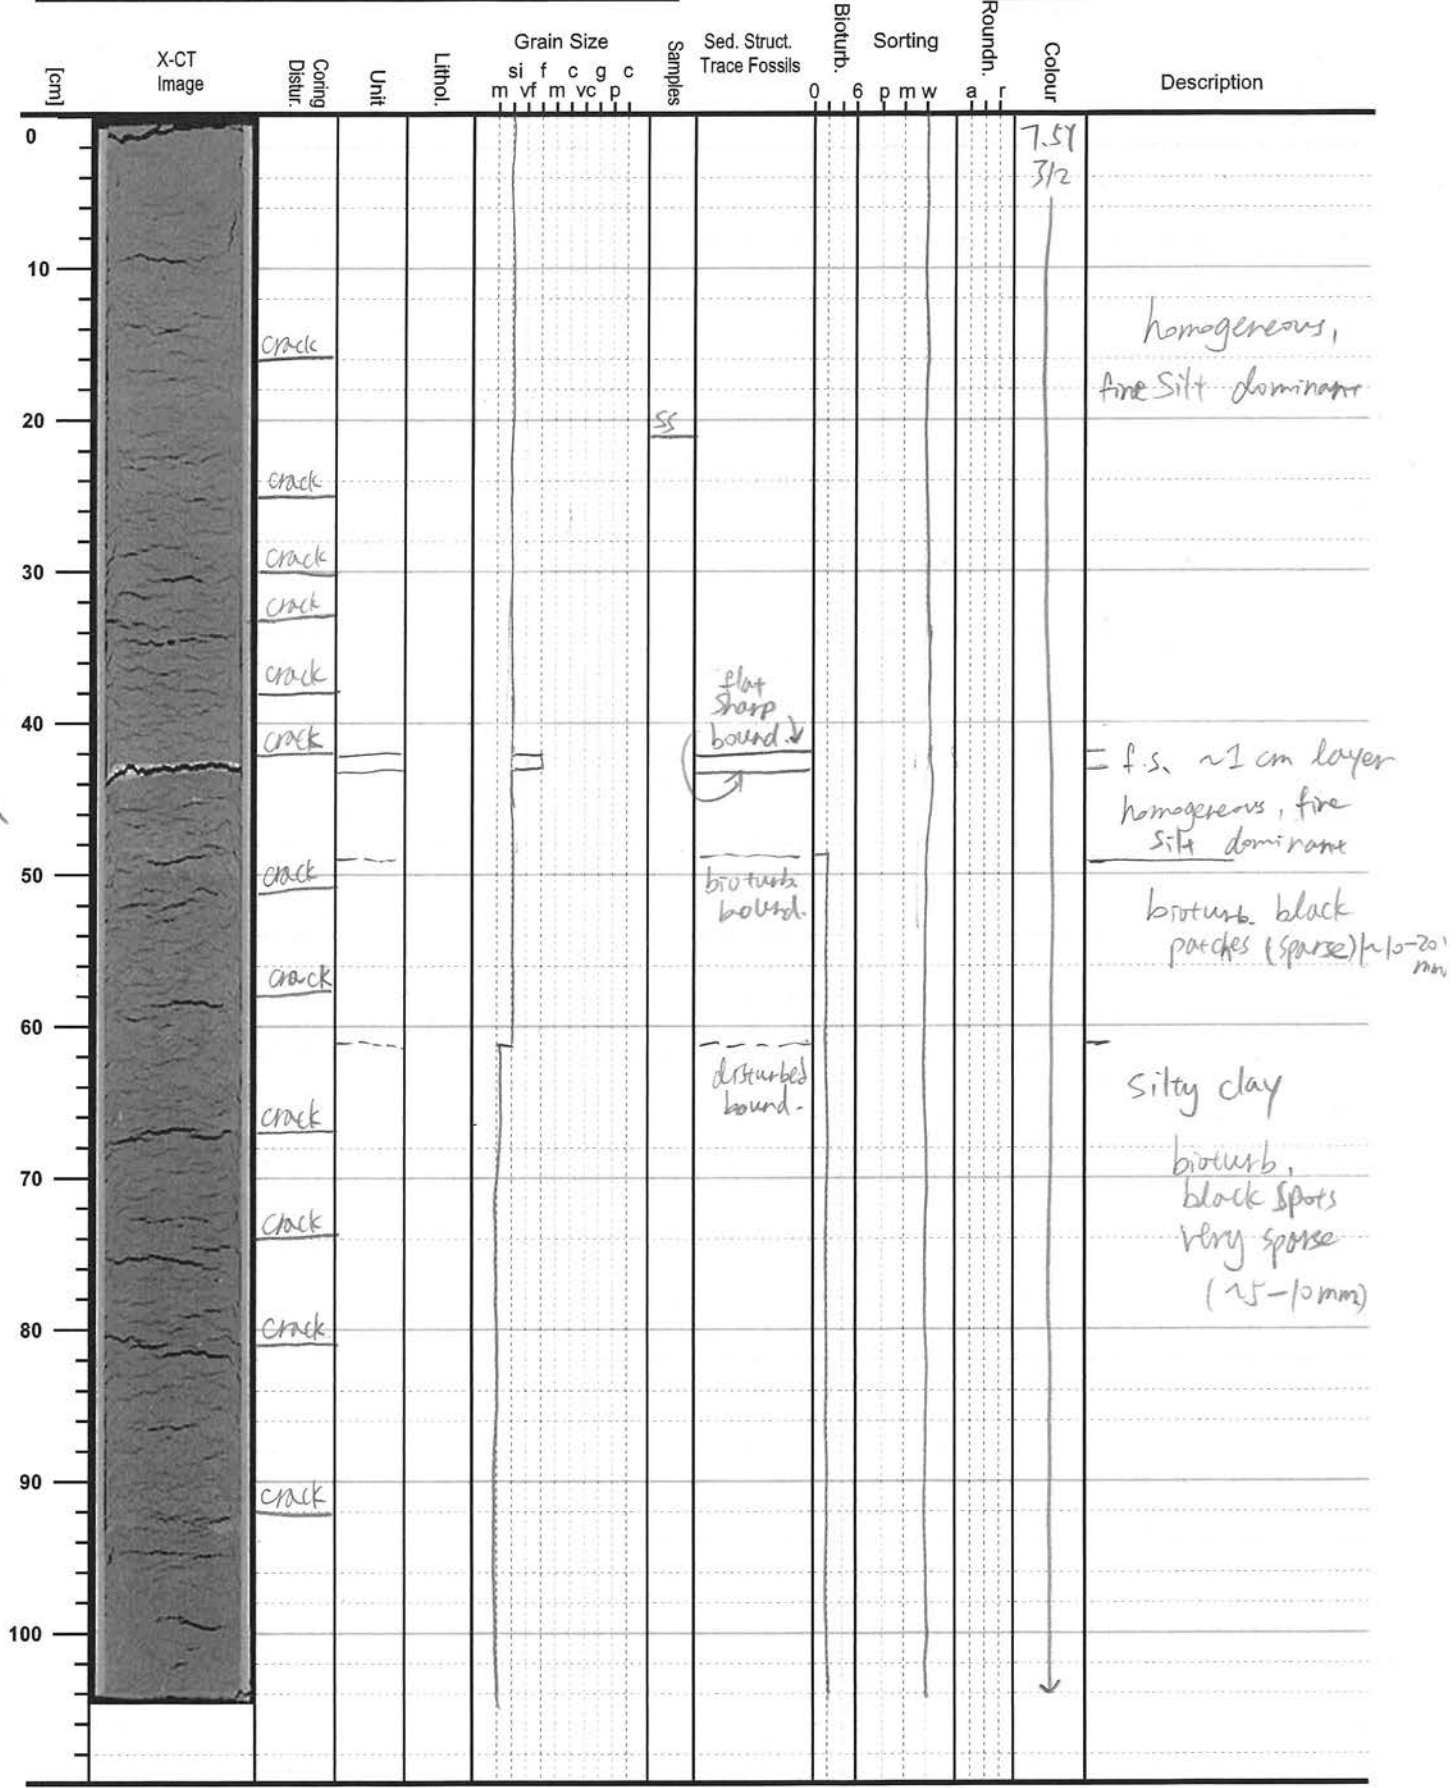

# IODP-MSP (Exp. 386) VISUAL CORE DESCRIPTION

Exp.	Site	Hole	Core	Type	Section
386	81	D	1	H	35

Date	Time	Observers
2/17	9:15	Cai

\*Mica observed throughout the core (sparsely distributed)