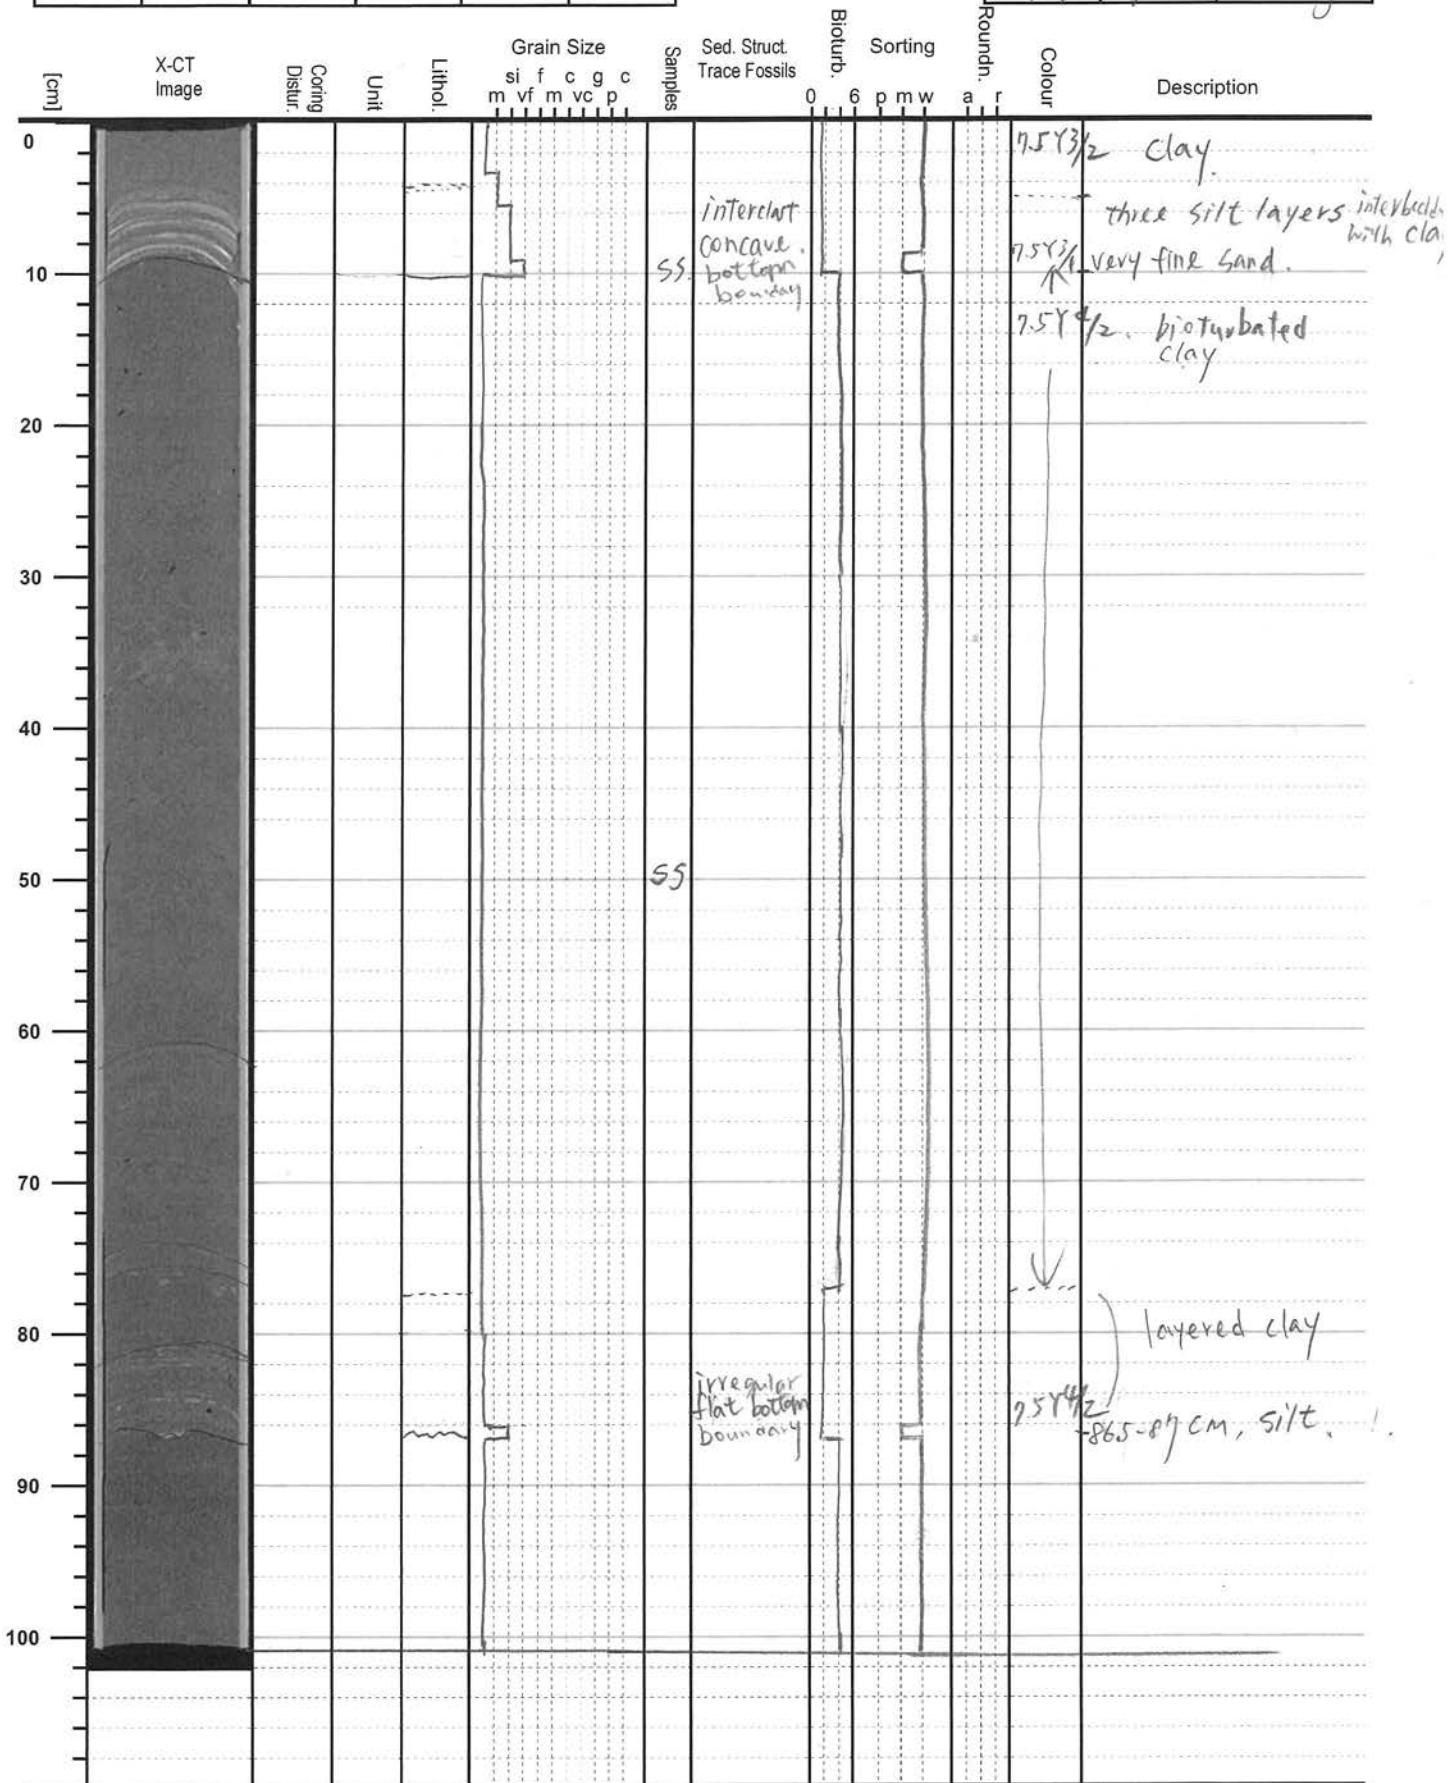

IODP-MSP (Exp. 386) VISUAL CORE DESCRIPTION

| Exp. | Site | Hole | Core | Type | Section |
|------|------|------|------|------|---------|
| 386 | 81 | F | 1 | H | 4 |

| Date | Time | Observers |
|------|-------|-----------|
| 7/7 | 17:00 | Hseng, |

(0 ~ 10, 0)