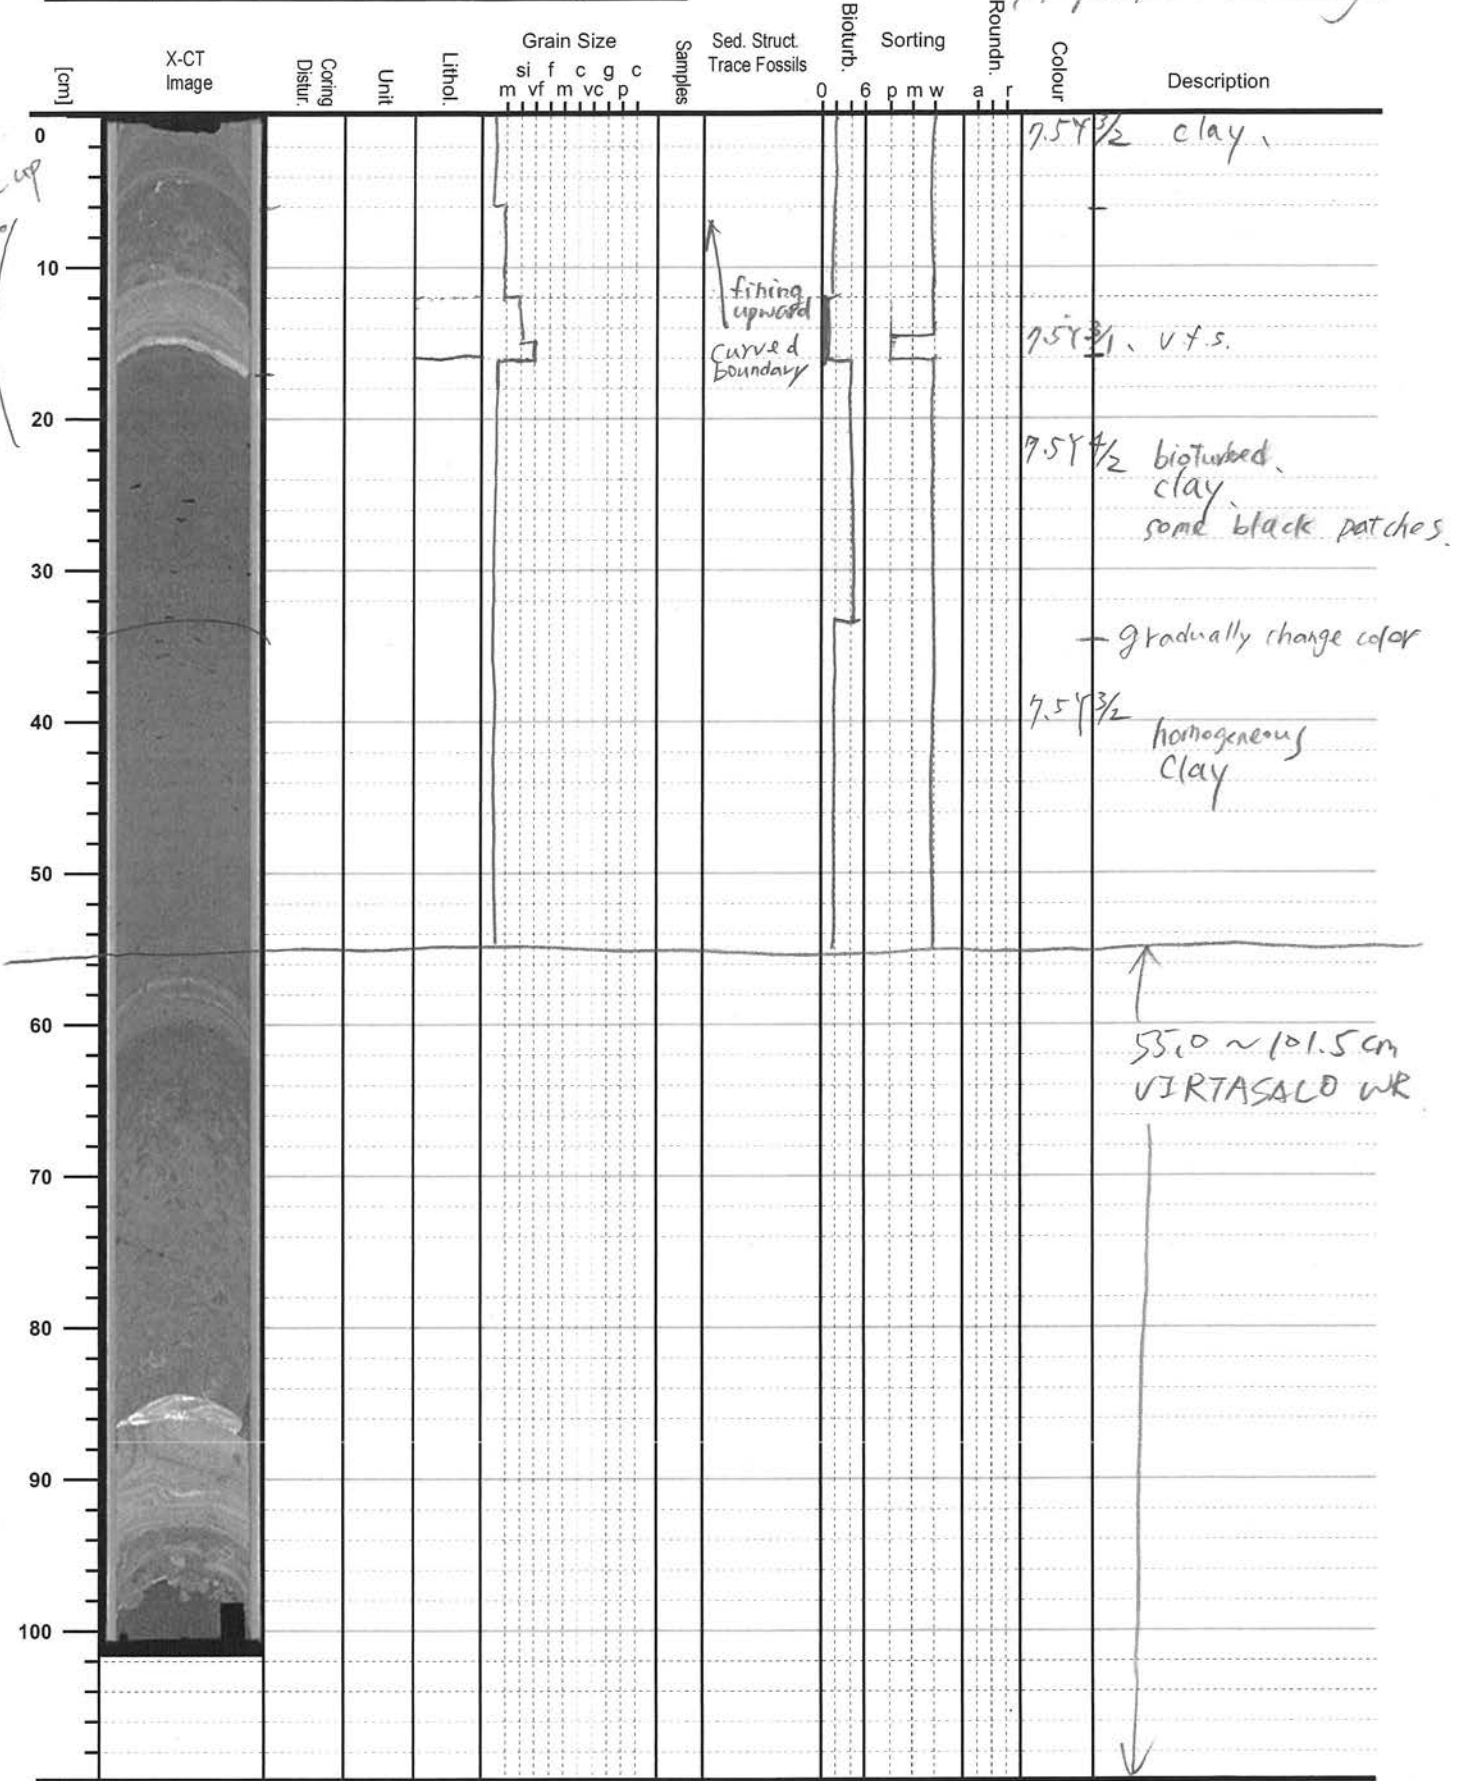

# IODP-MSP (Exp. 386) VISUAL CORE DESCRIPTION

Exp.	Site	Hole	Core	Type	Section
386	81	F	1	H	7

Date	Time	Observers
8/17	19:50	Rising

Close up  
Photo

↑  
55.0 ~ 101.5 cm  
VIRTASALO WR  
↓