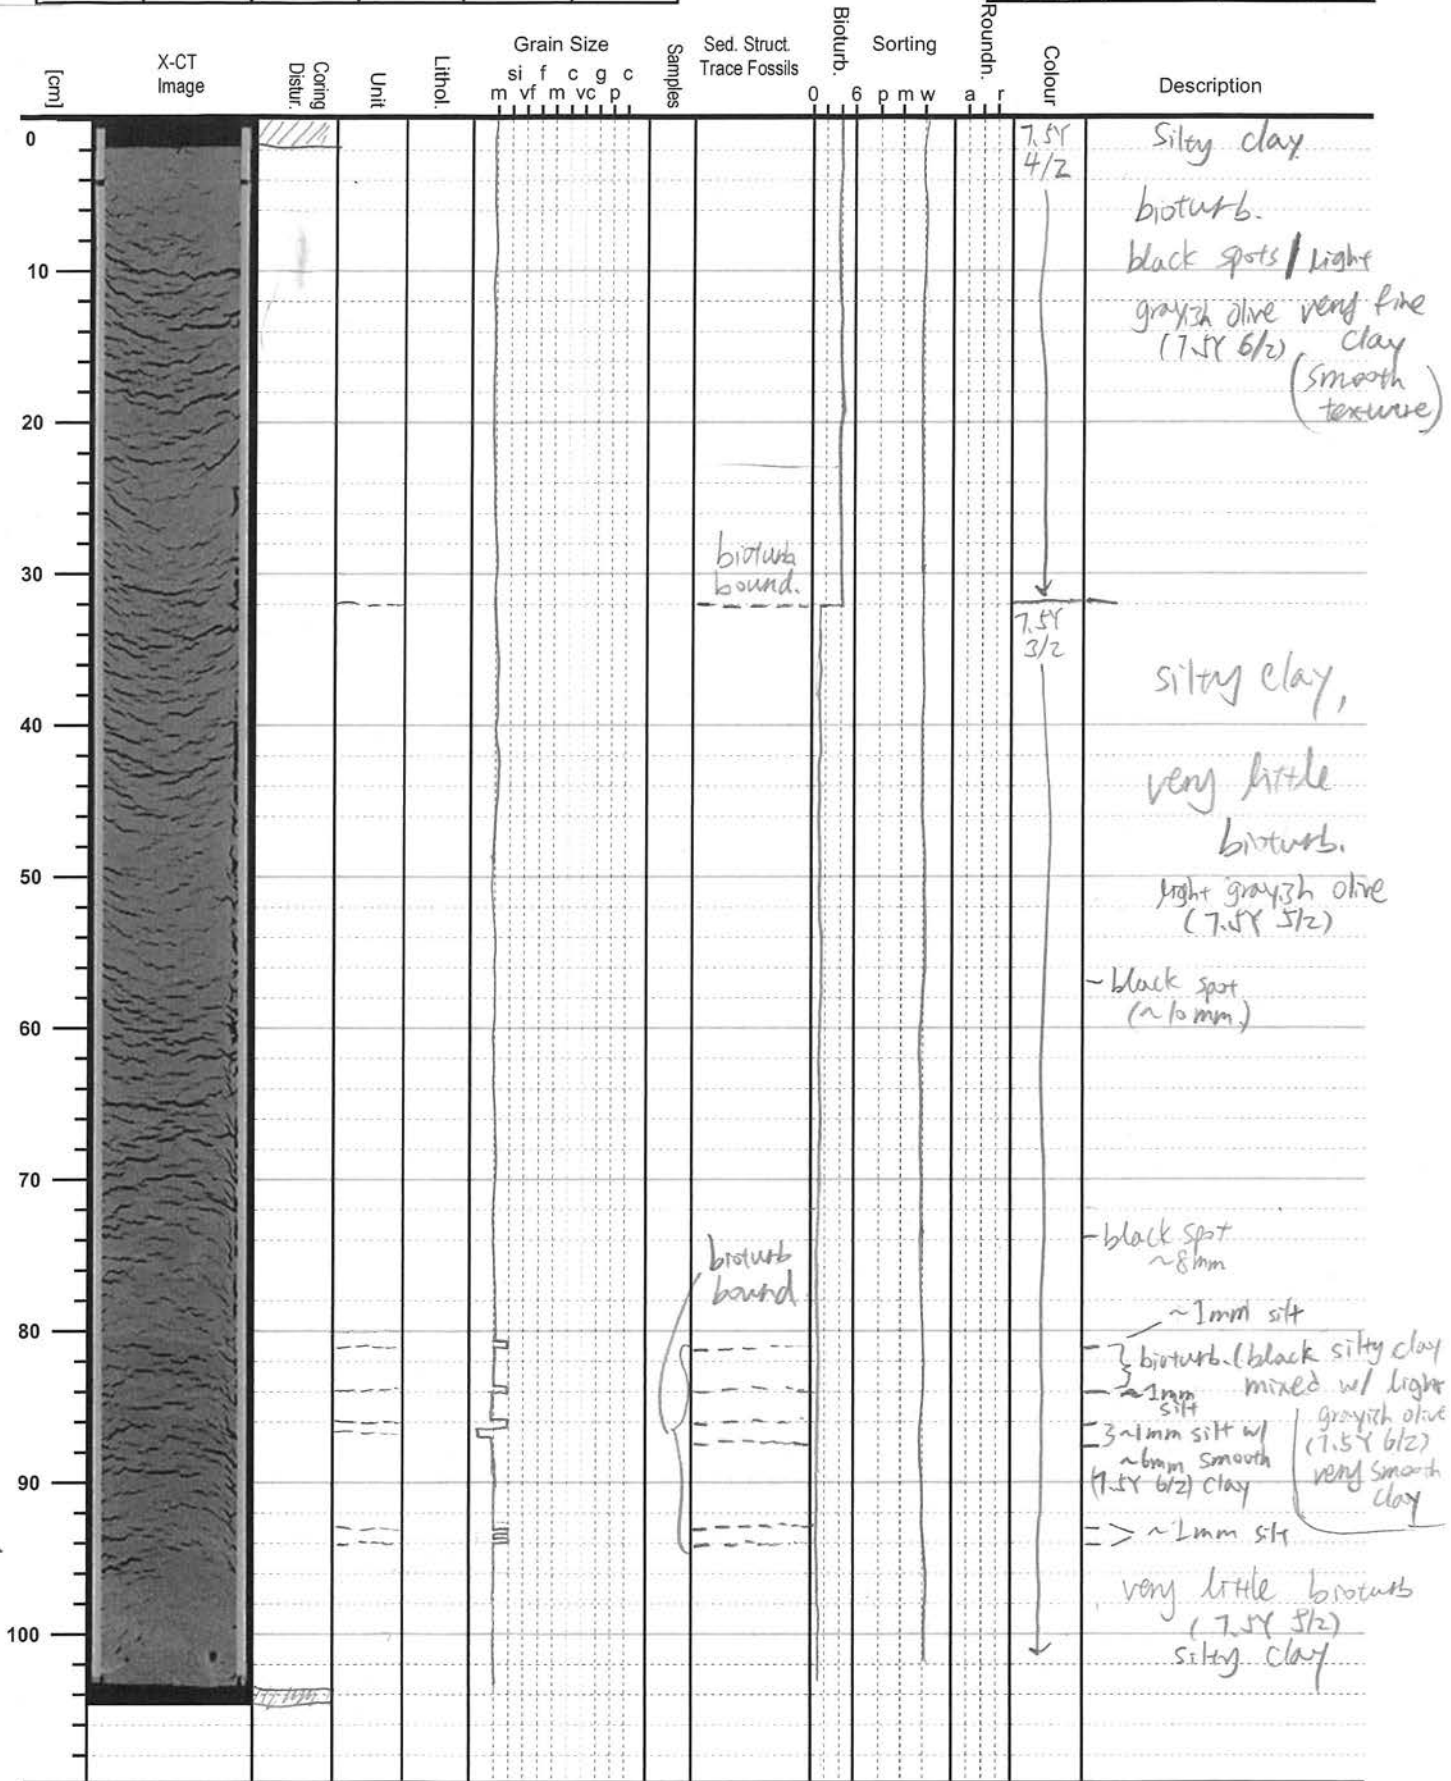

IODP-MSP (Exp. 386) VISUAL CORE DESCRIPTION

Exp.	Site	Hole	Core	Type	Section
386	81	F	1	H	18

Date	Time	Observers
2/18	5:05	Cay

close up photo