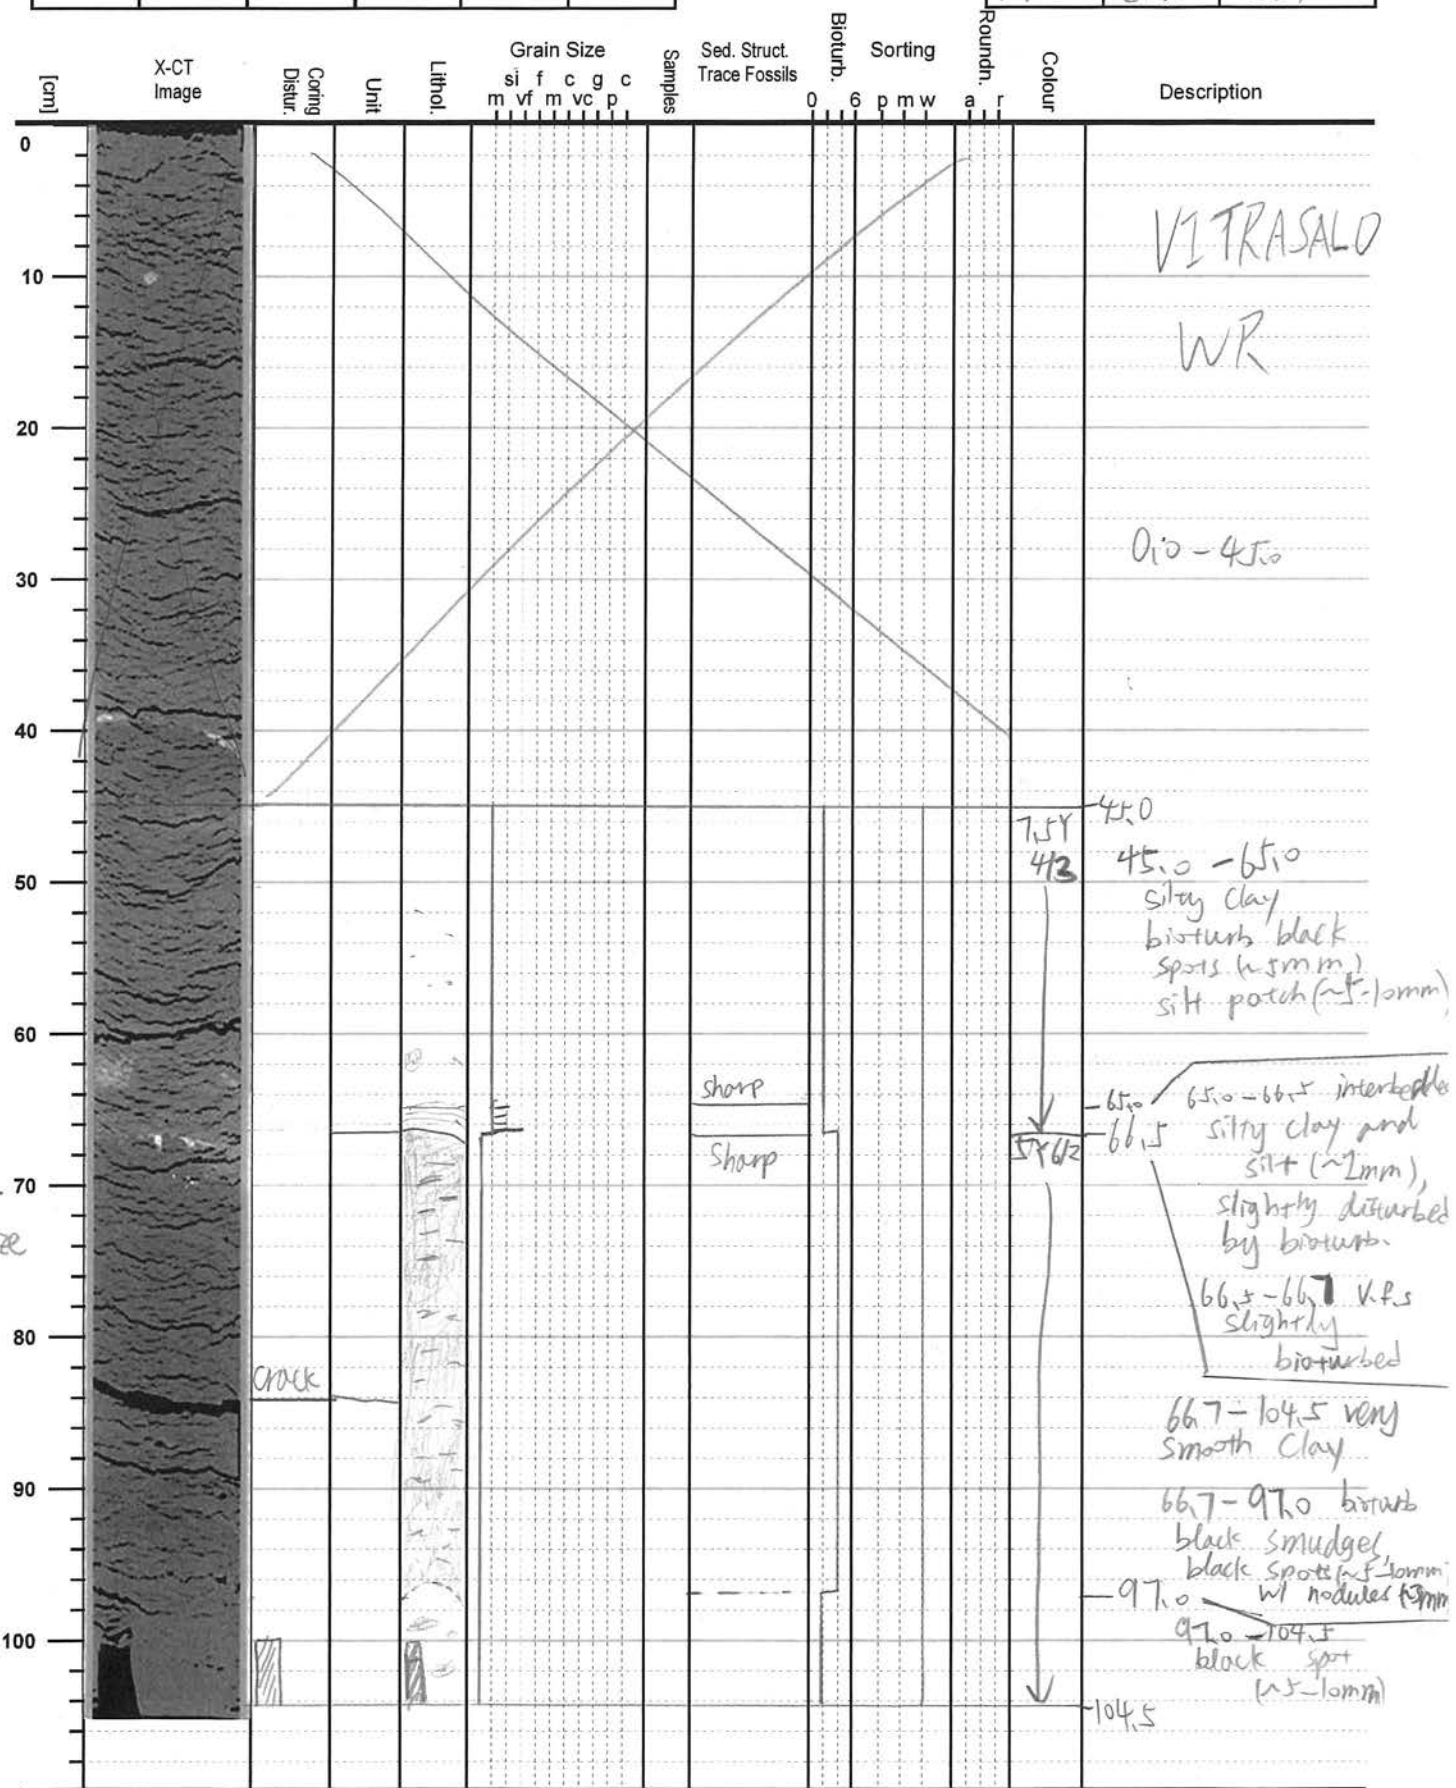

IODP-MSP (Exp. 386) VISUAL CORE DESCRIPTION

Exp. 386	Site 84	Hole F	Core 1	Type H	Section 21	Date 2/26	Time 8:35	Observers Caj
-------------	------------	-----------	-----------	-----------	---------------	--------------	--------------	------------------

Photo: change in color, grain-size

Crack

Sharp

Sharp

(45.0-104.5)