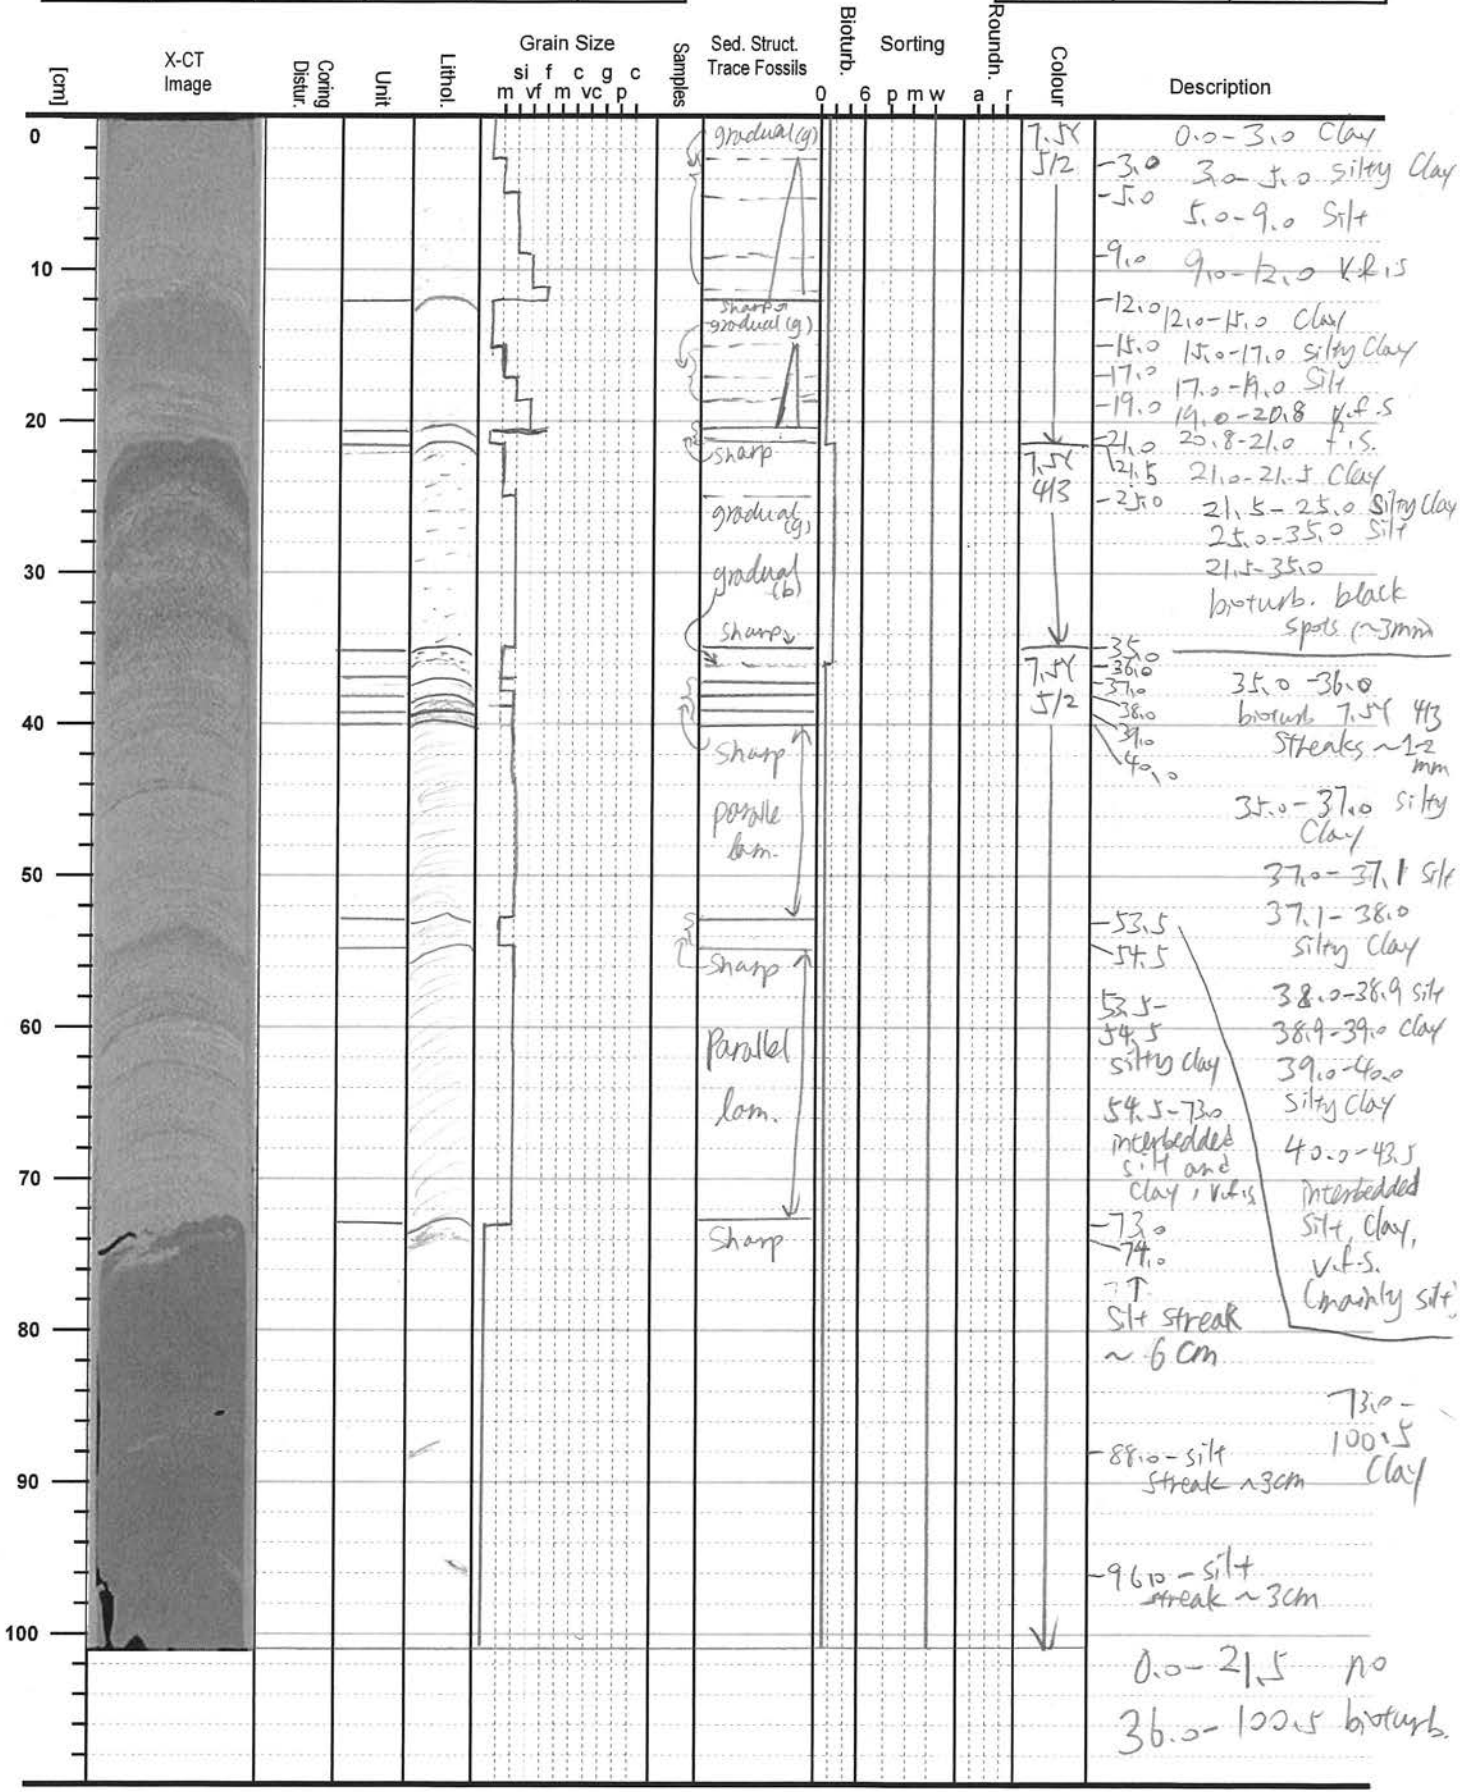

# IODP-MSP (Exp. 386) VISUAL CORE DESCRIPTION

| Exp. | Site | Hole | Core | Type | Section |
|------|------|------|------|------|---------|
| 386  | 87   | D    | 1    | H    | 21      |

| Date | Time | Observers |
|------|------|-----------|
| 3/9  | 2:00 | Cai       |

(0.0 - 100.5)