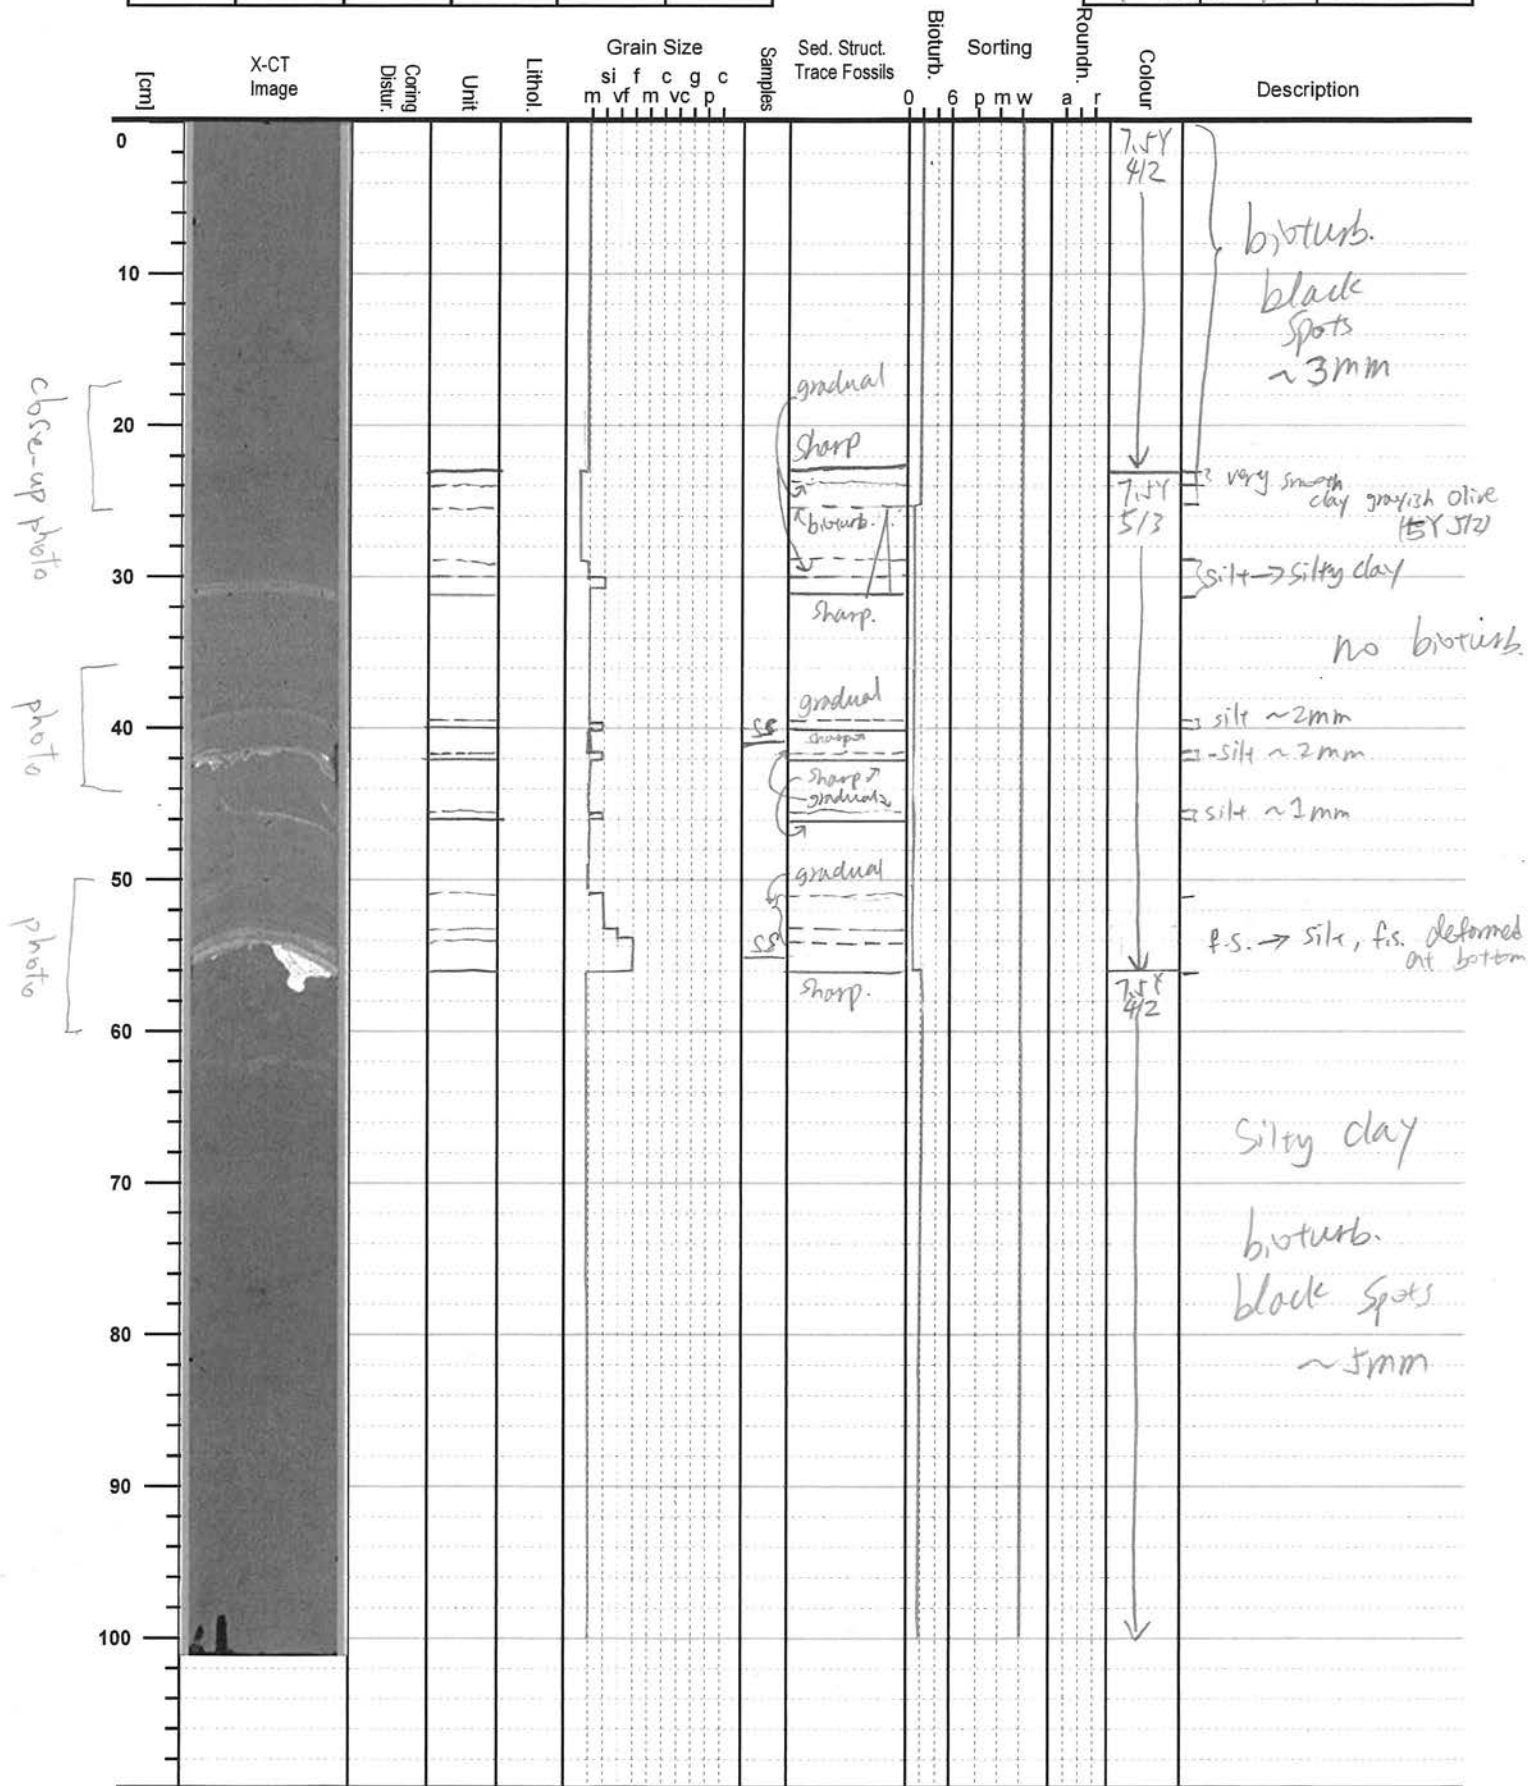

IODP-MSP (Exp. 386) VISUAL CORE DESCRIPTION

| Exp. | Site | Hole | Core | Type | Section |
|------|------|------|------|------|---------|
| 386 | 89 | D | 1 | H | 2 |

| Date | Time | Observers |
|------|------|-----------|
| 2/23 | 5:40 | Cai |

(0 - 100.0 cm)