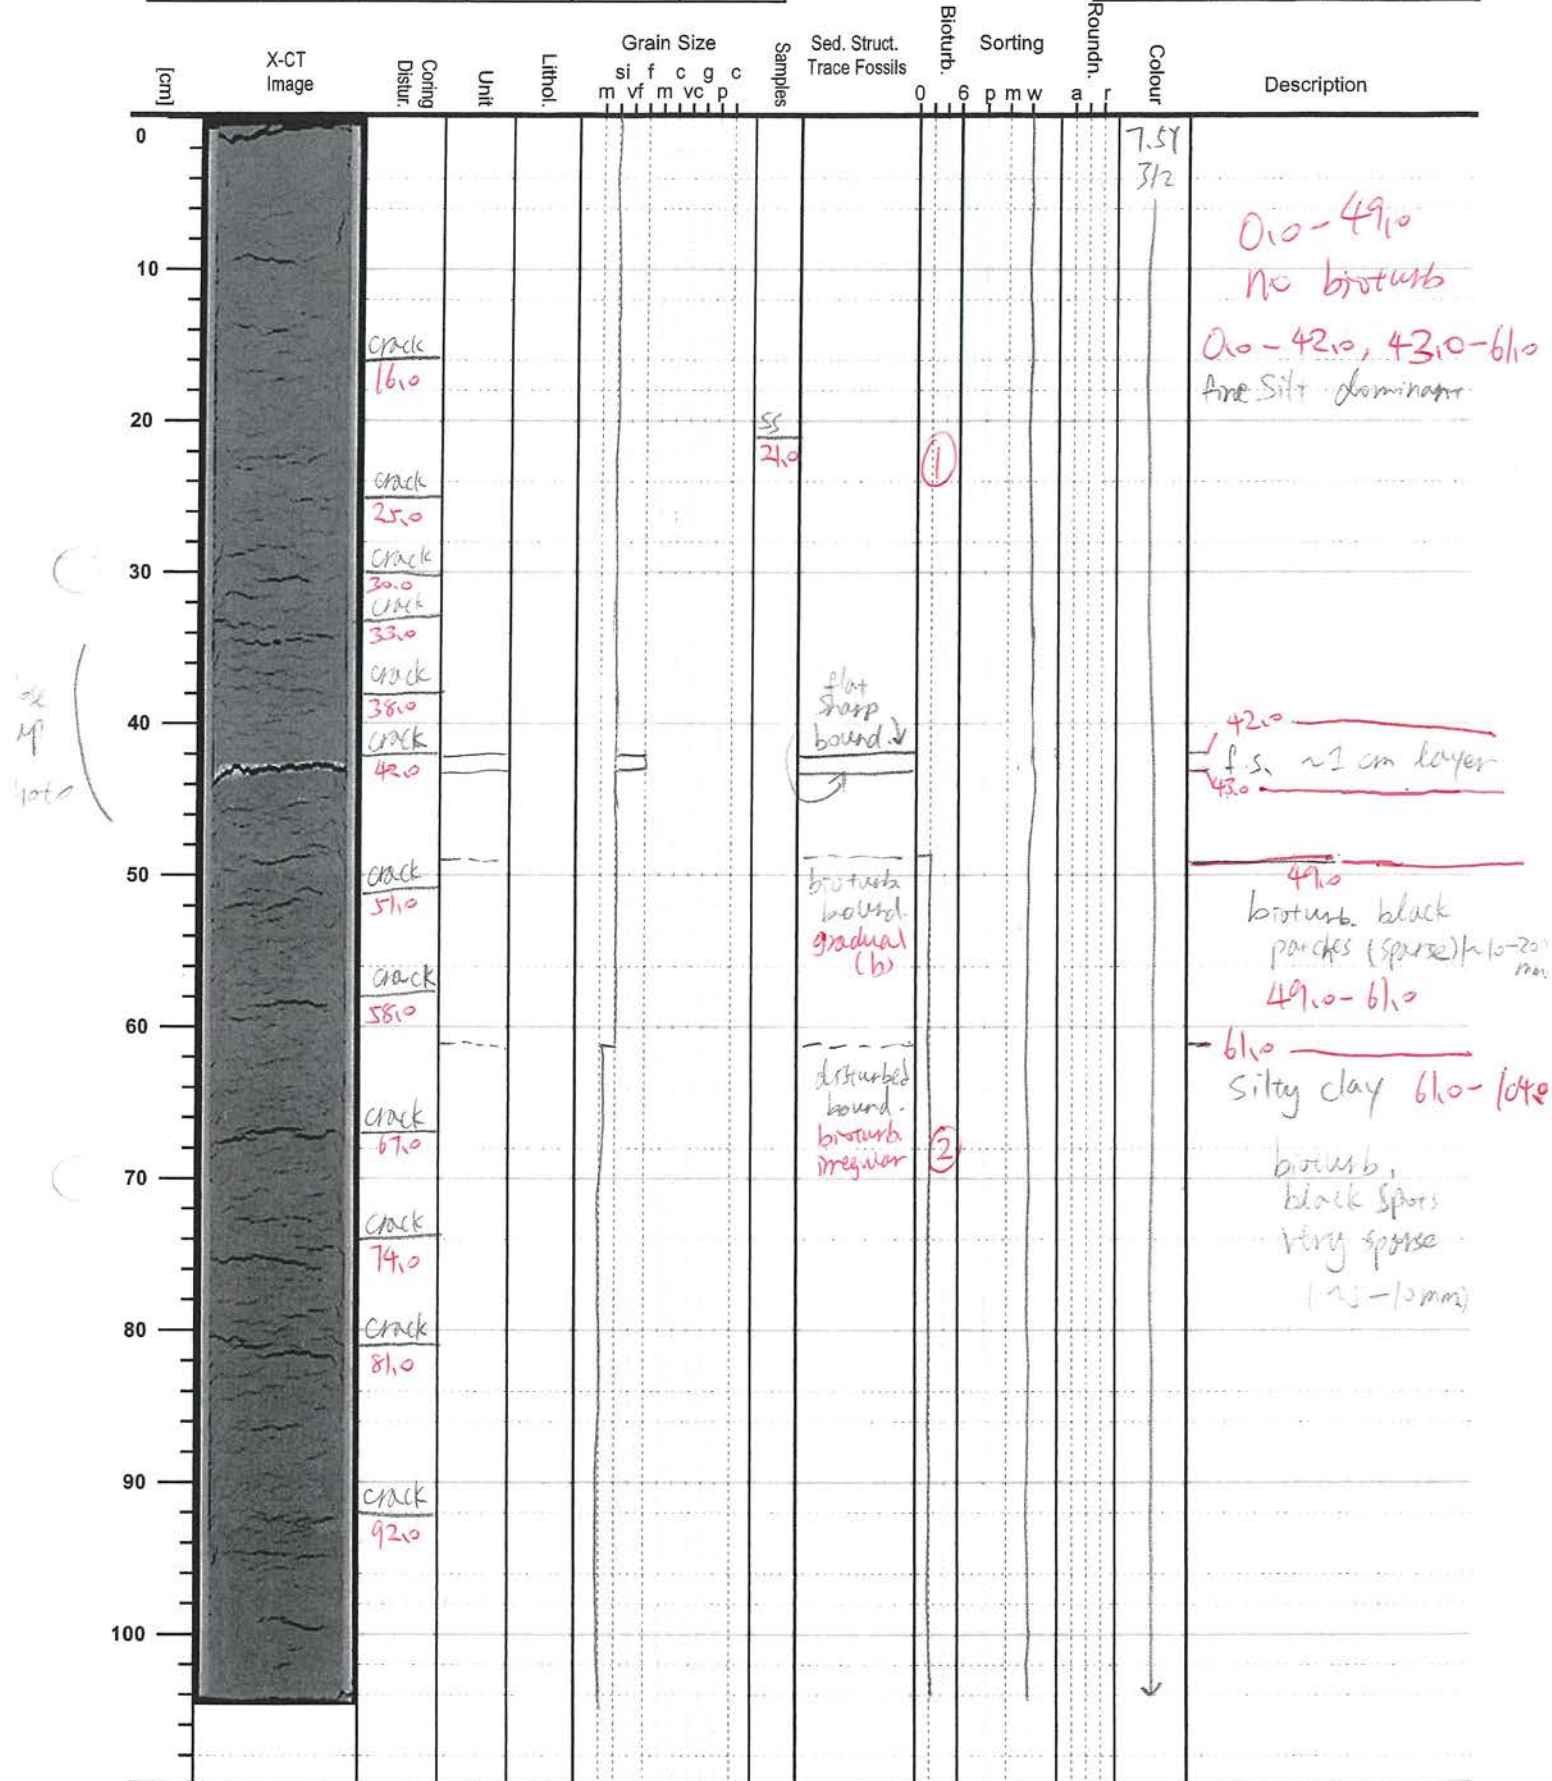

# IODP-MSP (Exp. 386) VISUAL CORE DESCRIPTION

Exp.	Site	Hole	Core	Type	Section
386	81	D	1	H	35

Date	Time	Observers
2/17	9:15	Cai

\*miza observed throughout the core (sparsely distributed)

(0.0-104.0)