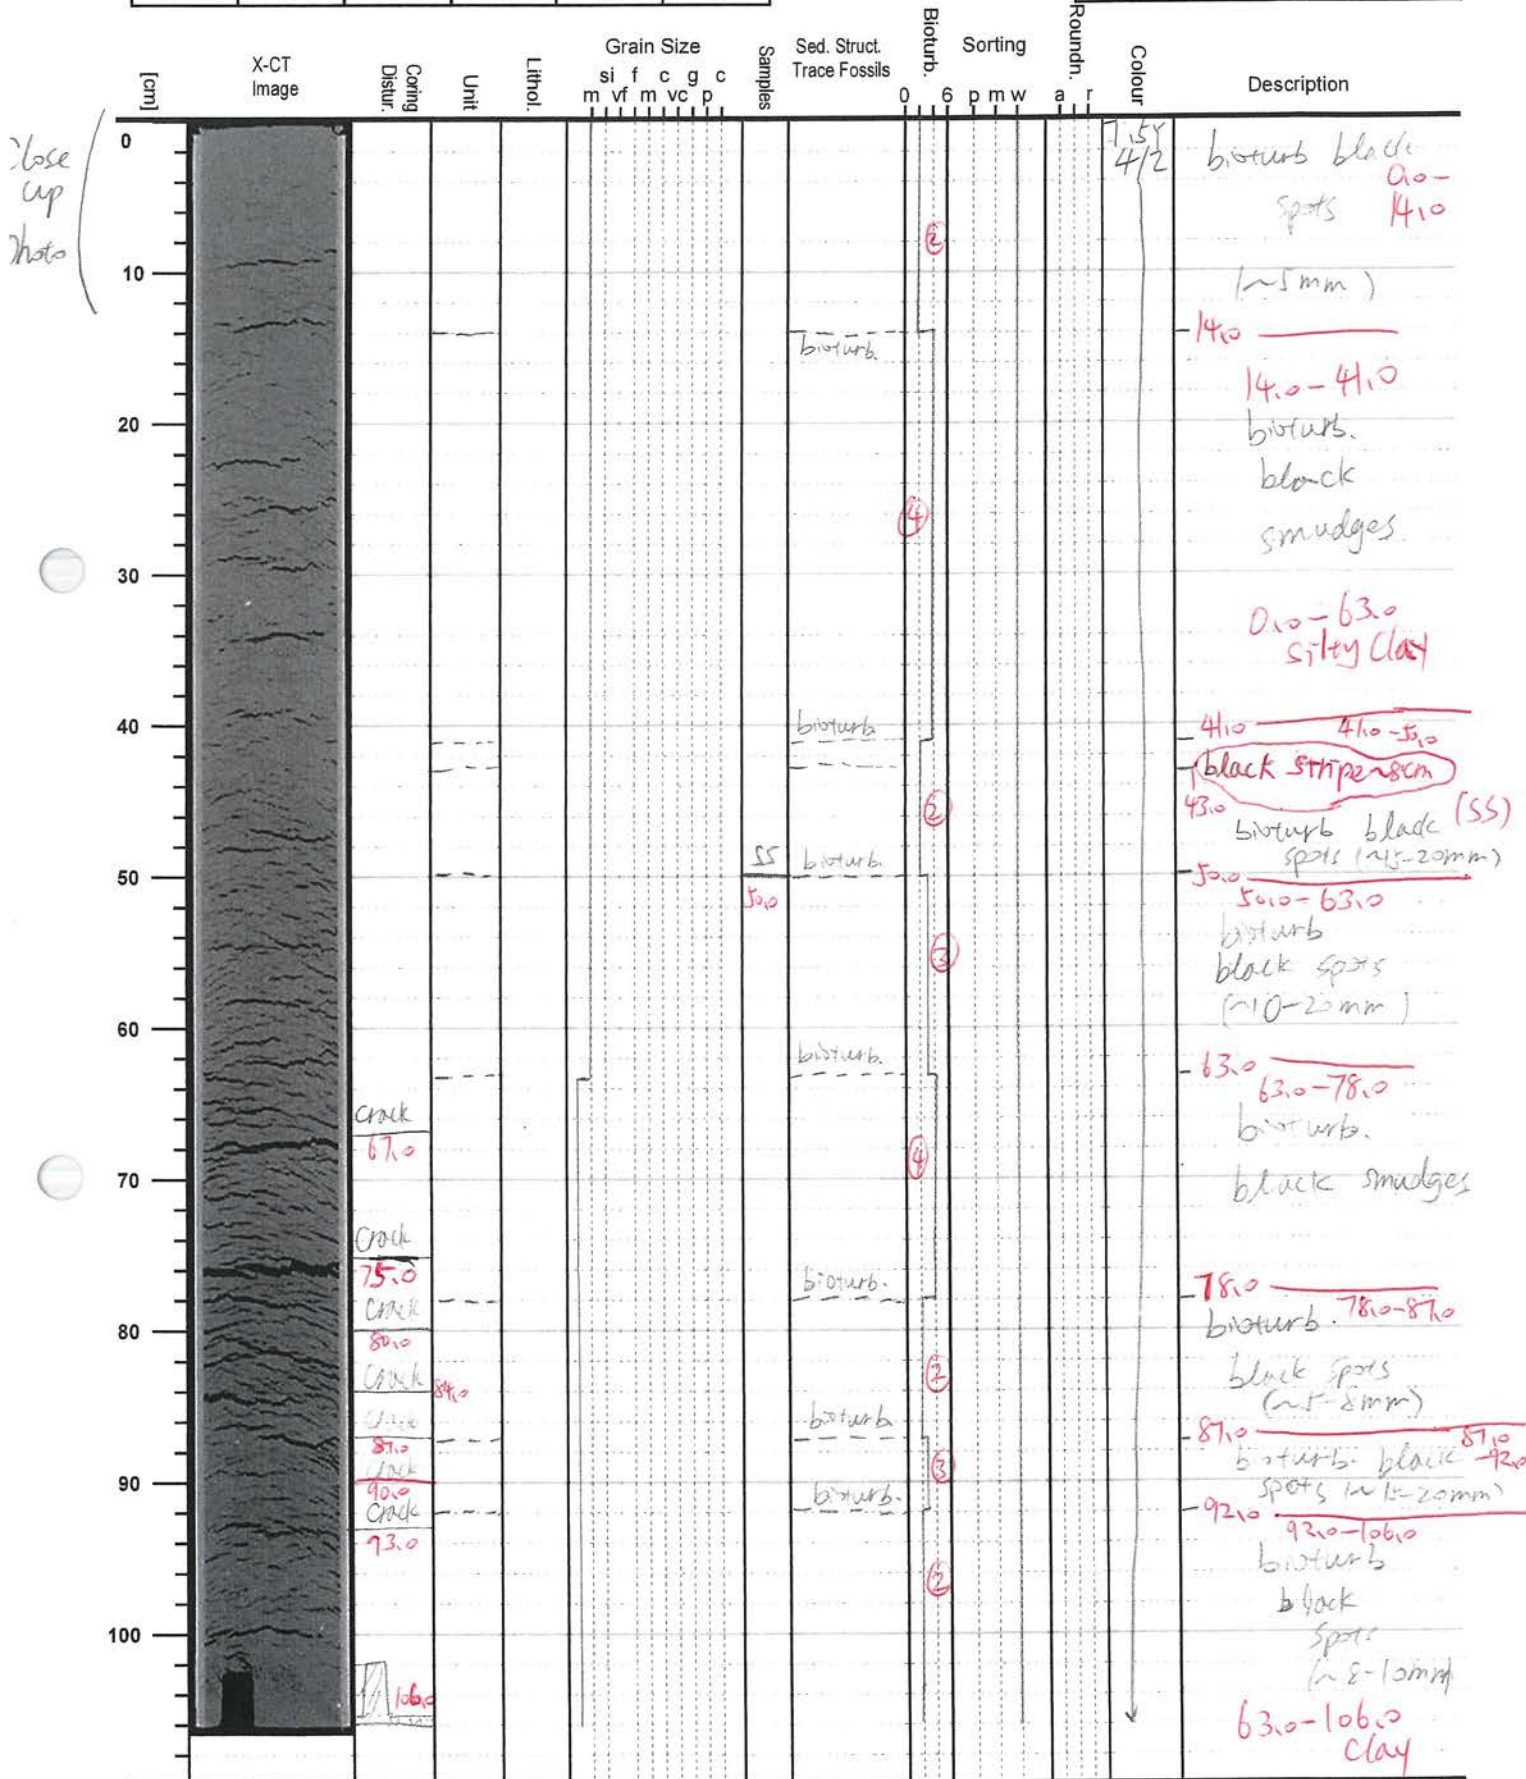

IODP-MSP (Exp. 386) VISUAL CORE DESCRIPTION

| Exp. | Site | Hole | Core | Type | Section |
|------|------|------|------|------|---------|
| 386 | 82 | D | 1 | H | 29 |

| Date | Time | Observers |
|------|------|-----------|
| 2/20 | 3:10 | Cai |

(0.0-106.0)