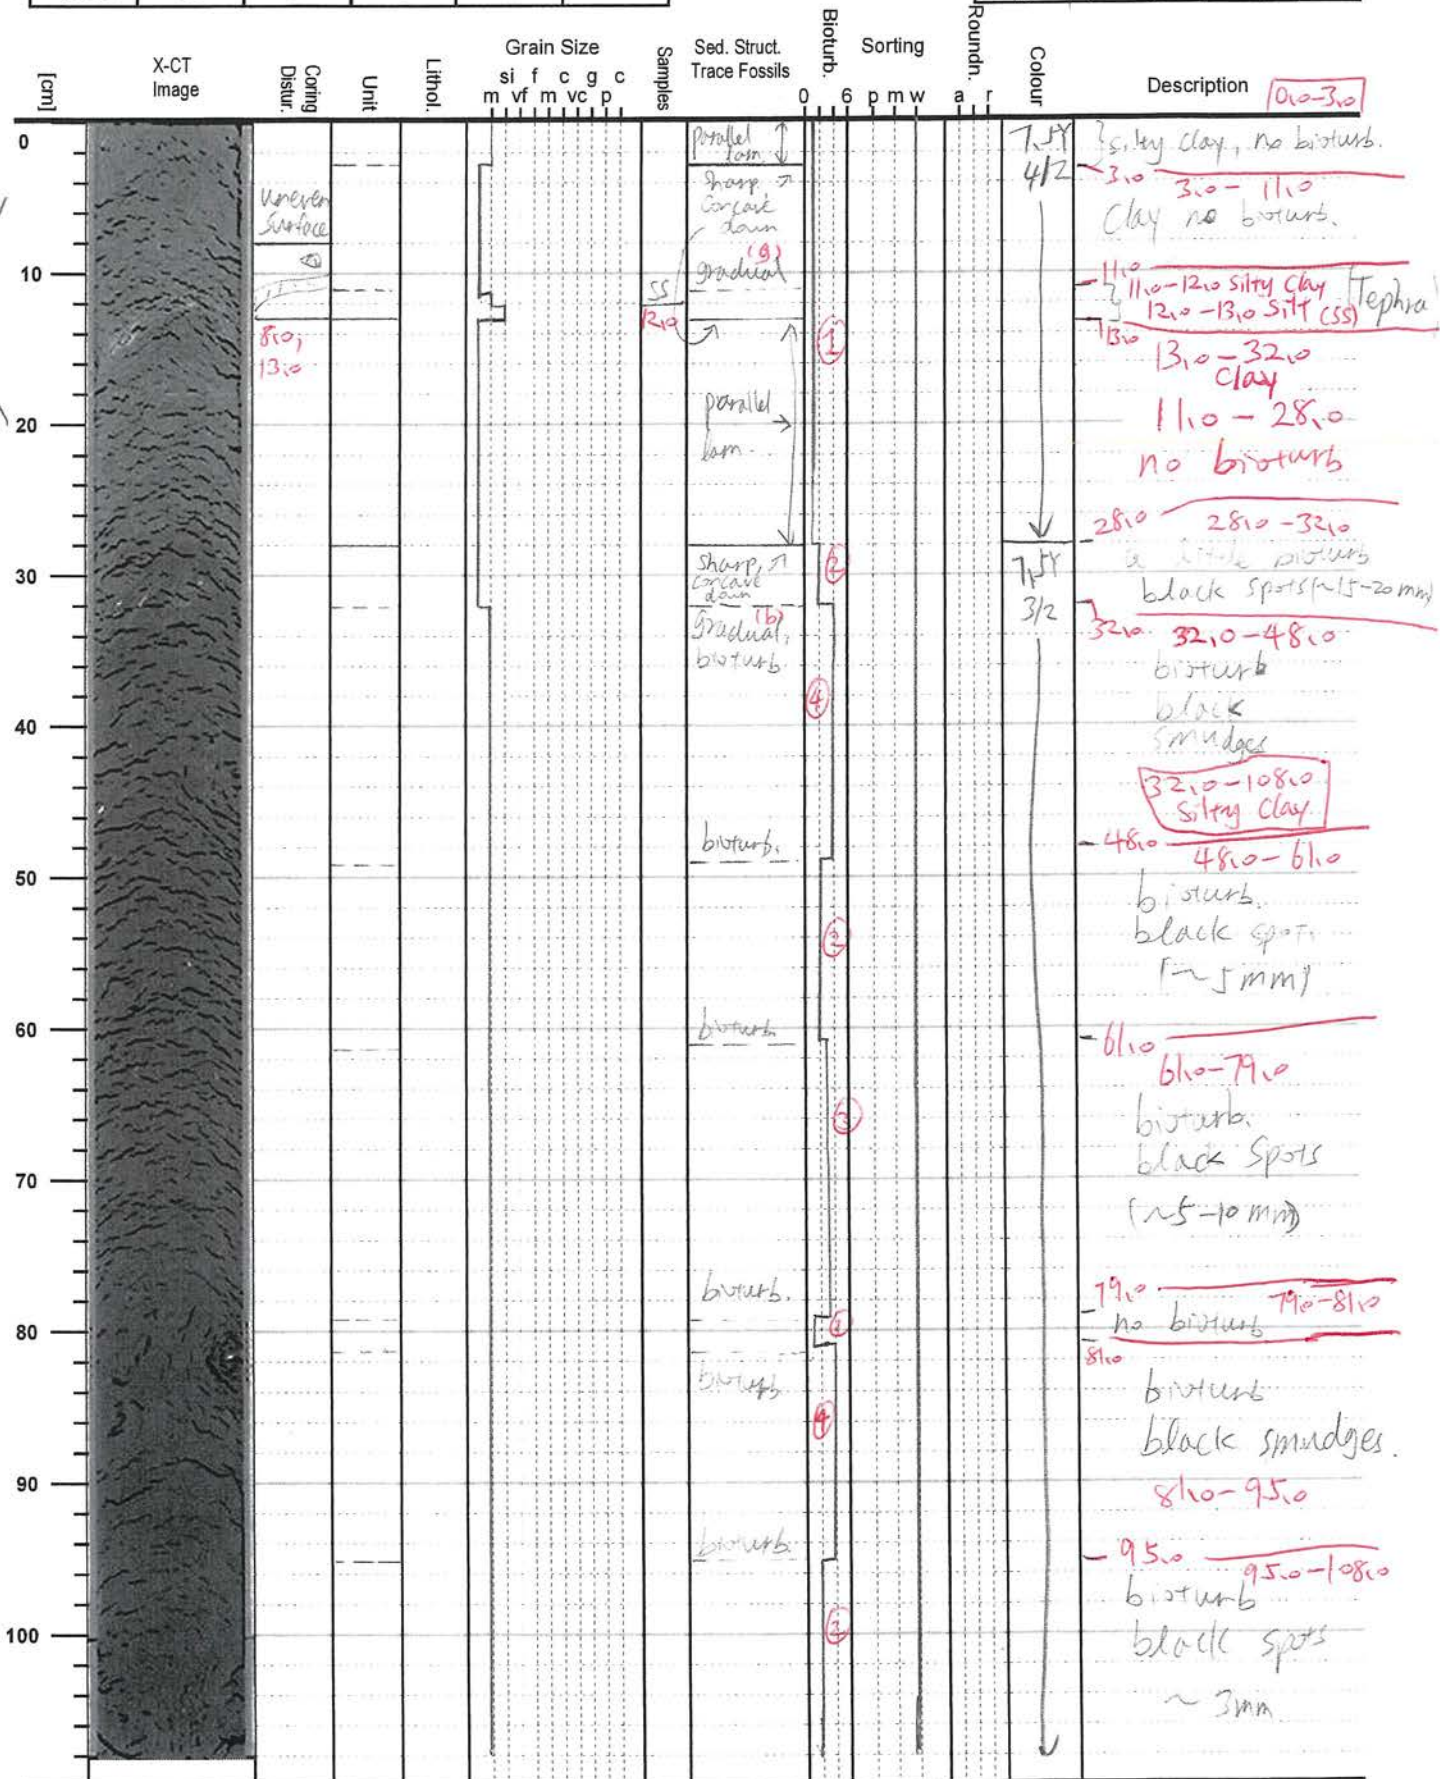

IODP-MSP (Exp. 386) VISUAL CORE DESCRIPTION

Exp.	Site	Hole	Core	Type	Section
386	83	D	1	H	21

Date	Time	Observers
2/21	7:00	Cai

lose up photo

(0.0-108.0)