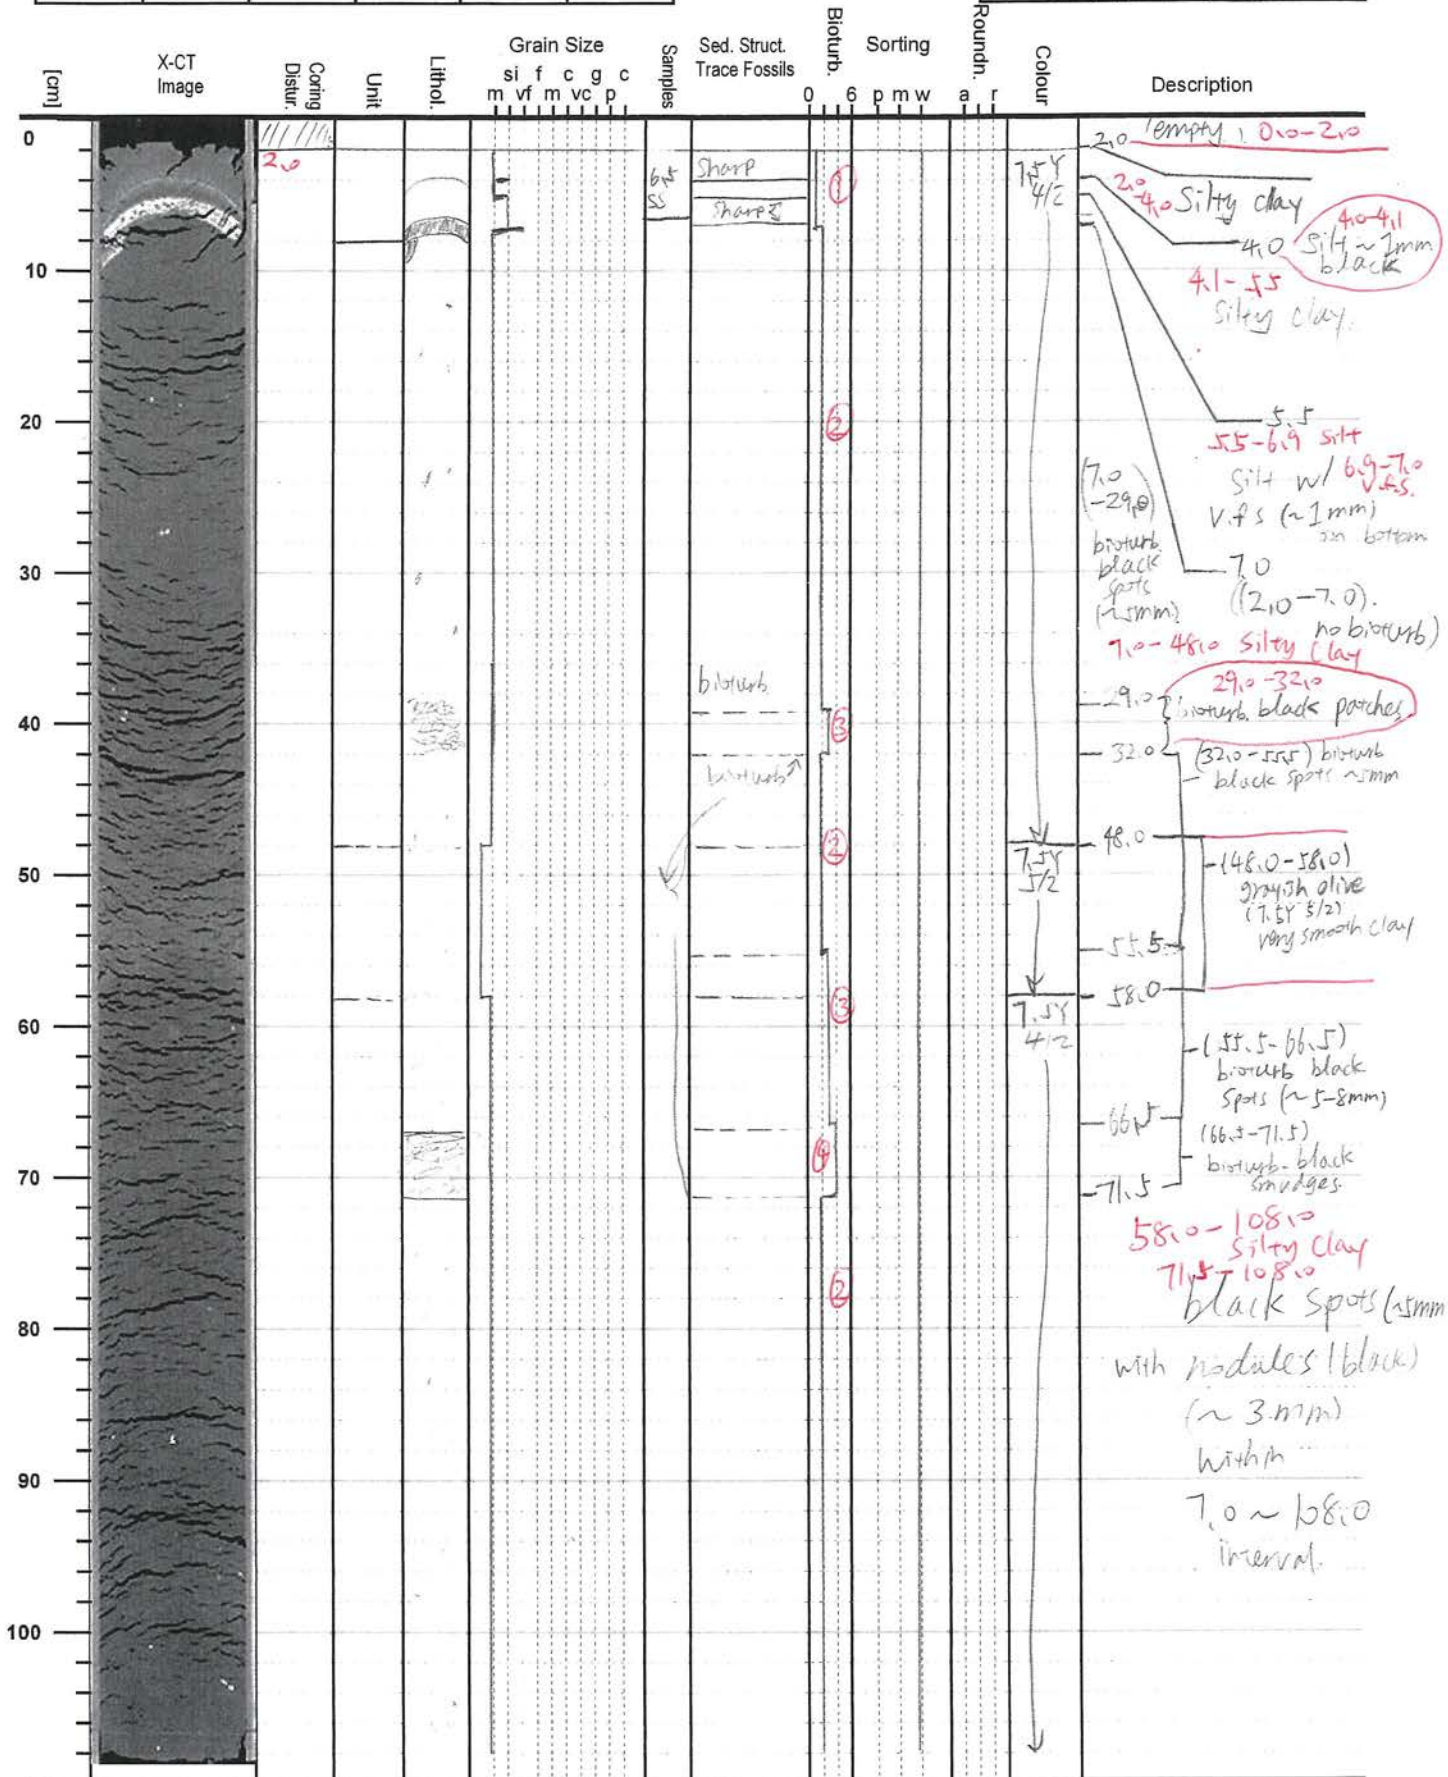

IODP-MSP (Exp. 386) VISUAL CORE DESCRIPTION

| Exp. | Site | Hole | Core | Type | Section |
|------|------|------|------|------|---------|
| 386 | 89 | D | 1 | H | 21 |

| Date | Time | Observers |
|------|------|-----------|
| 2/24 | 0:55 | Cai |

(2.0 - 108.0)